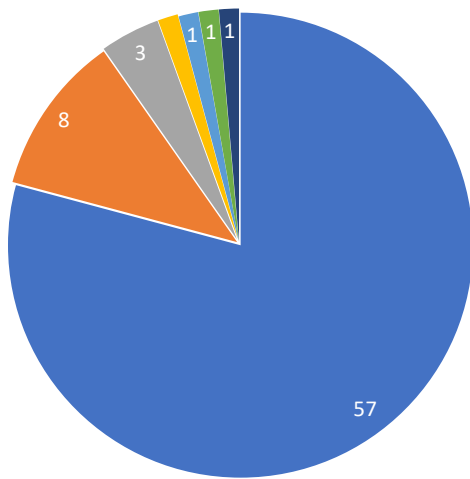

Comment Breakdown: Types & Filing Method

- Loud
- Unspecified
- General Aviation
- Safety Concerns
- Other
- Runups
- Wind Tunnel

COMMENT TYPE	COMMENTS
Loud	57
Unspecified	8
General Aviation	3
Safety Concerns	1
Other	1
Runups	1
Wind Tunnel	1