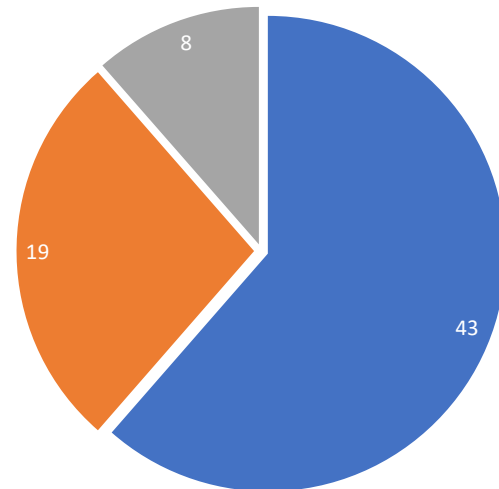

- Web App
- Webform
- Hotline

METHOD RECEIVED	COUNT
Web App	43
Webform	19
Hotline	8