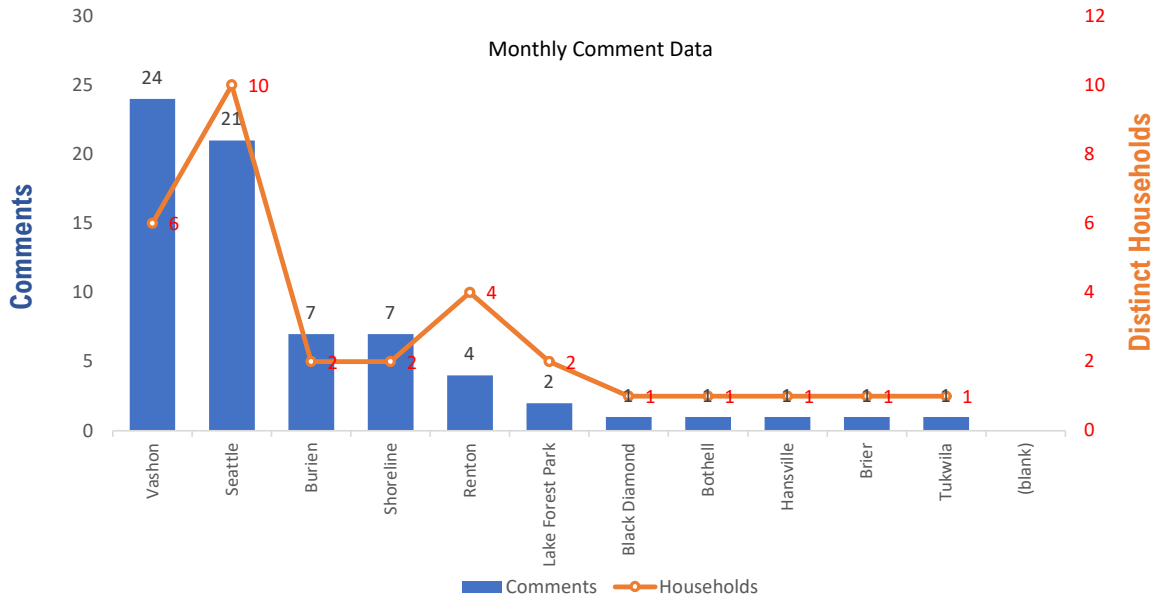

Monthly Totals & Trends

31

Distinct Households

70

Comments

208

Comments YTD

66

Distinct Households YTD

Monthly Totals & Trends: By City

CITY	COMMENTS	DISTINCT HOUSEHOLDS	AVG COMMENTS/ HOUSEHOLD
Vashon	24	6	4.0
Seattle	21	10	2.1
Burien	7	2	3.5
Shoreline	7	2	3.5
Renton	4	4	1.0
Lake Forest Park	2	2	1.0
Black Diamond	1	1	1.0
Tukwila	1	1	1.0
Hansville	1	1	1.0
Bothell	1	1	1.0
Brier	1	1	1.0
Totals	70	31	2.3