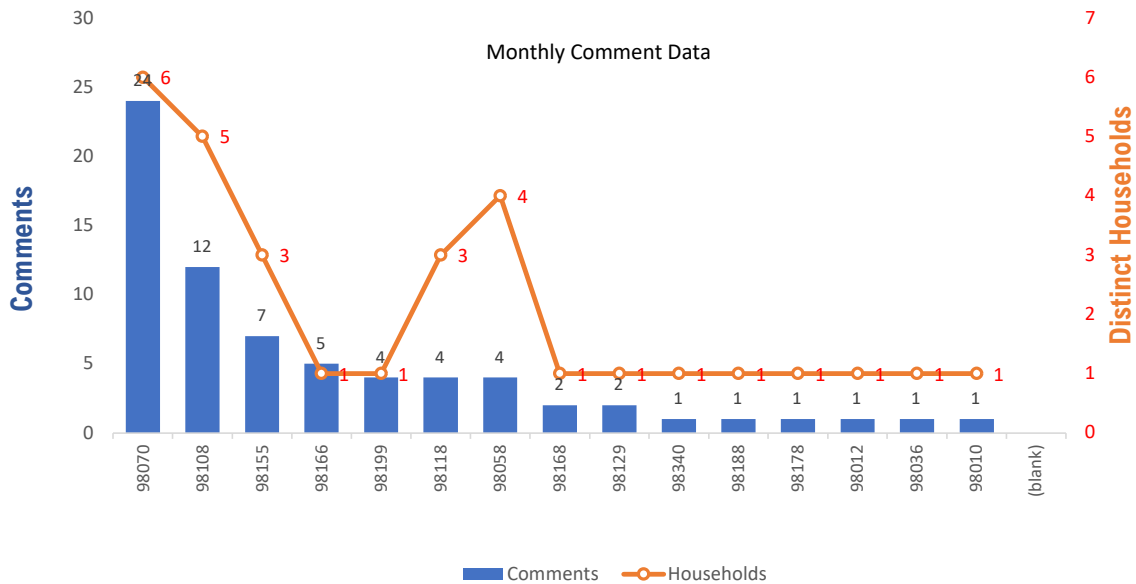

Monthly Totals & Trends

31

Distinct Households

70

Comments

208

Comments YTD

66

Distinct Households YTD

Monthly Totals & Trends: By Zip Code

ZIP CODE	COMMENTS	DISTINCT HOUSEHOLDS	AVG COMMENTS/ HOUSEHOLD
98070	24	6	4.0
98108	12	5	2.4
98155	7	3	2.3
98166	5	1	5.0
98199	4	1	4.0
98118	4	3	1.3
98058	4	4	1.0
98168	2	1	2.0
98129	2	1	2.0
98340	1	1	1.0
98188	1	1	1.0
98178	1	1	1.0
98012	1	1	1.0
98036	1	1	1.0
98010	1	1	1.0
Totals	70	31	2.3