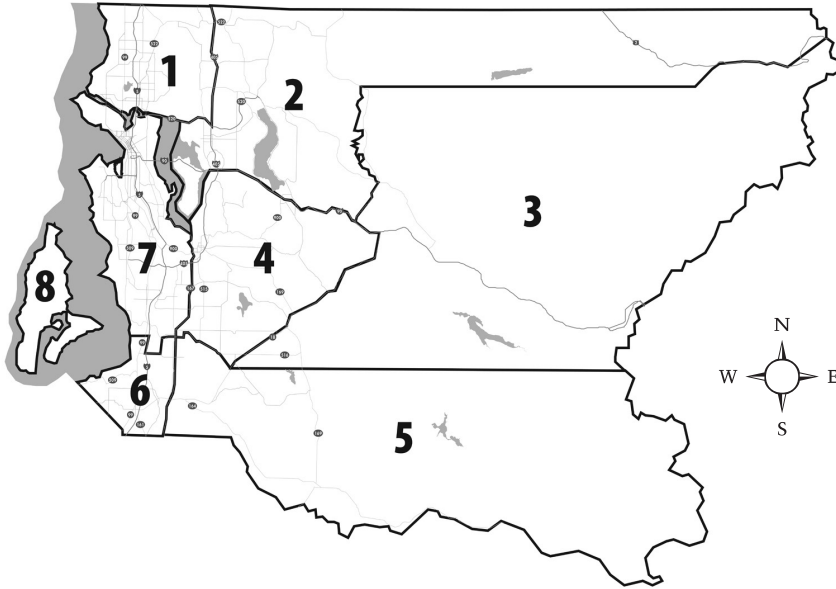

24-hour towing services for county vehicles

Skyway Towing & Recovery

Burien, WA 98148
425-226-8050

Airport (Storer)

Burien, WA 98166
206-243-6252

1 Stop Towing

Federal Way, WA
425-852-6000

- | | |
|---------------------------------|-------------------------|
| 1 Northwest King County | 5 Southeast King County |
| 2 North Central King County | 6 Southwest King County |
| 3 Northeast King County | 7 Seattle Area |
| 4 Southeast Central King County | 8 Vashon Island |

	PRIMARY	SECONDARY	TERTIARY
Area 1 Northwest King County	Skyway Towing & Recovery	Airport (Storer)	None
Area 2 North Central King County	Skyway Towing & Recovery	Airport (Storer)	None
Area 3 North East King County	Skyway Towing & Recovery	Airport (Storer)	None
Area 4 Southeast Central	Skyway Towing & Recovery	Airport (Storer)	None
Area 5 Southeast King County	Skyway Towing & Recovery	1 Stop Towing	Airport (Storer)
Area 6 Southwest King County	Skyway Towing & Recovery	Airport (Storer)	1 Stop Towing
Area 7 Seattle Area	Skyway Towing & Recovery	Airport (Storer)	1 Stop Towing
Area 8 Vashon Island	Airport (Storer)	Skyway Towing & Recovery	None