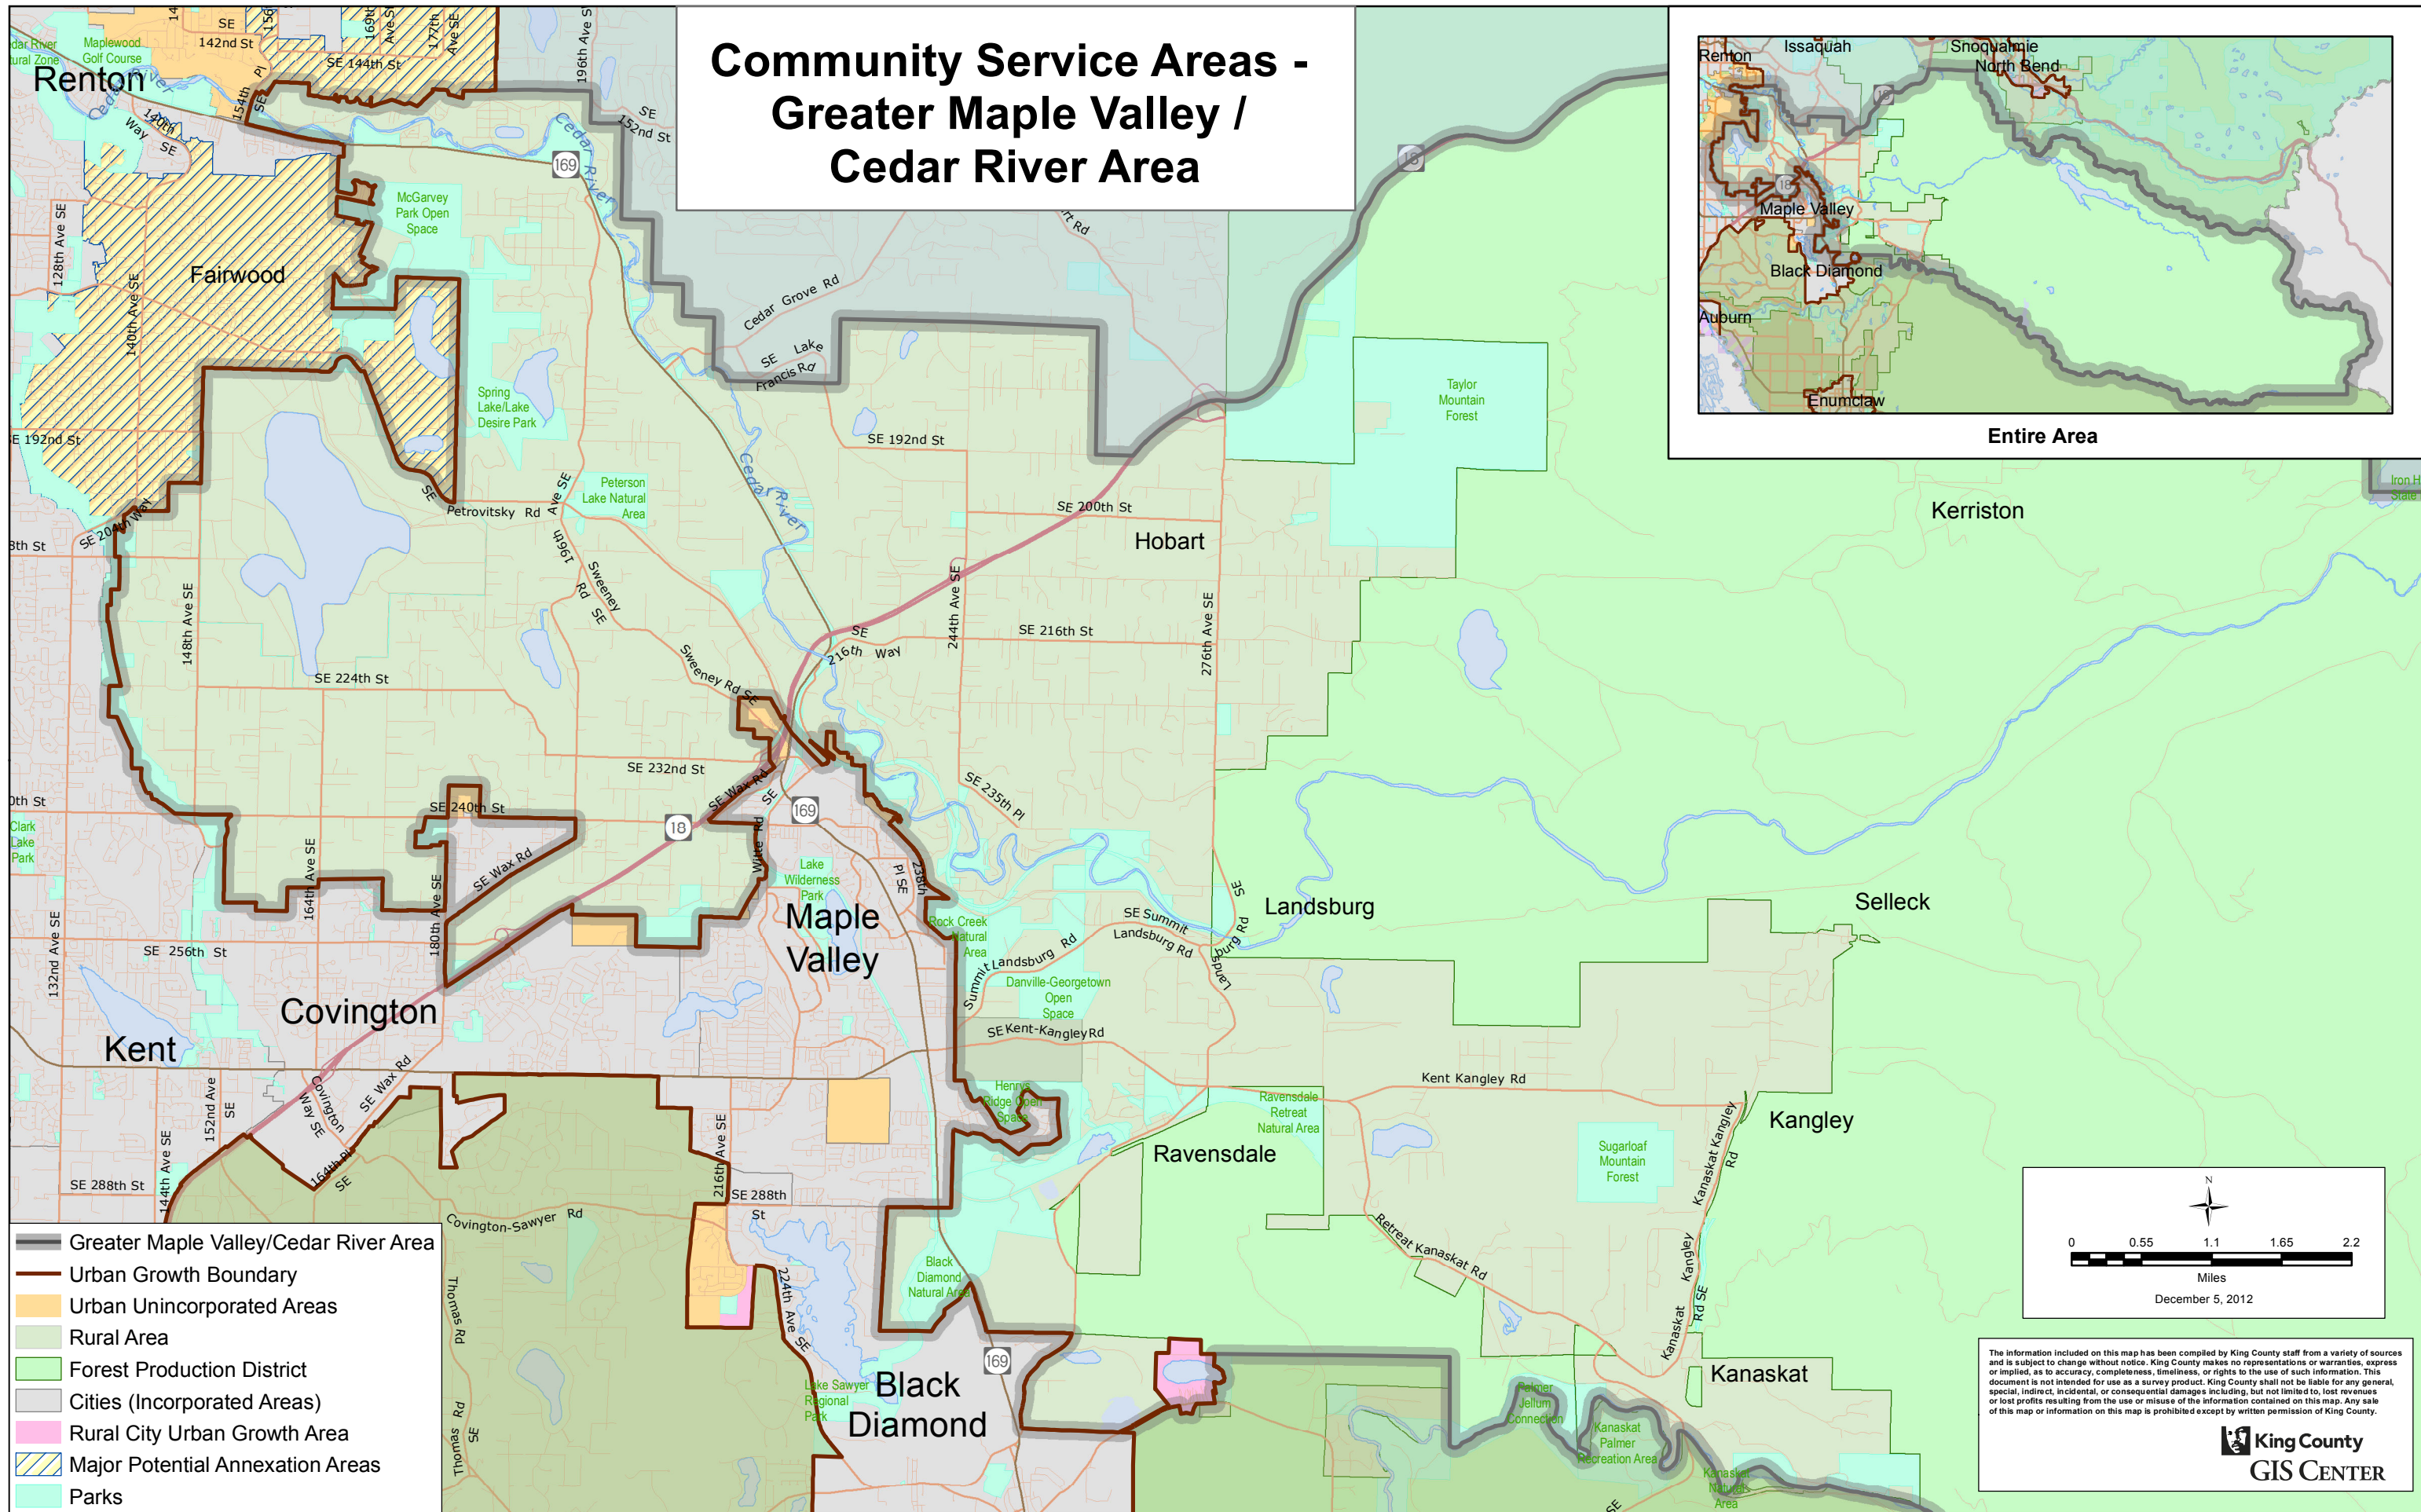

- Greater Maple Valley/Cedar River Area
- Urban Growth Boundary
- Urban Unincorporated Areas
- Rural Area
- Forest Production District
- Cities (Incorporated Areas)
- Rural City Urban Growth Area
- Major Potential Annexation Areas
- Parks