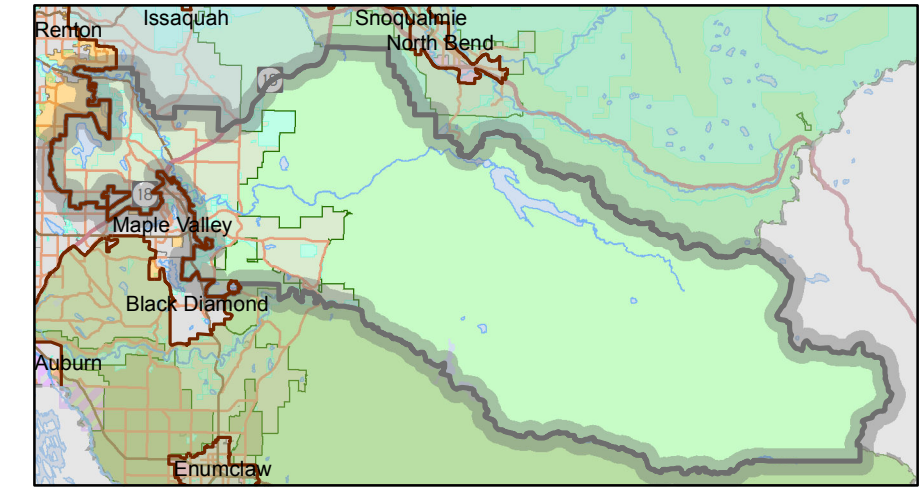

Community Service Areas - Greater Maple Valley / Cedar River Area

Entire Area