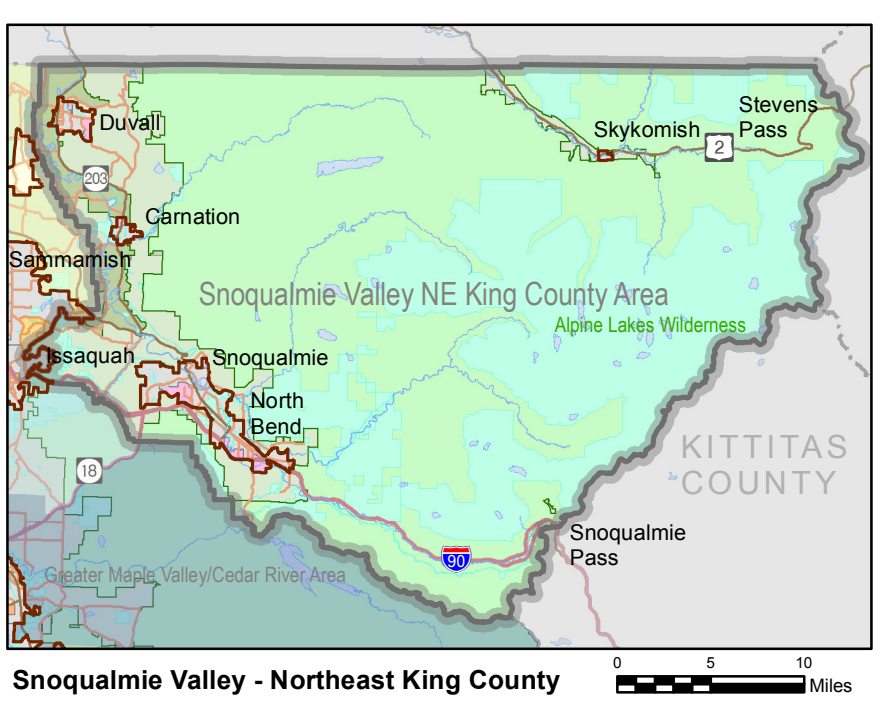

Community Service Areas - Snoqualmie NE King County

- Snoqualmie Valley NE King County Area
- Urban Growth Boundary
- Urban Unincorporated Areas
- Urban Planned Development
- Rural Area
- Agricultural Production District
- Forest Production District
- Cities (Incorporated Areas)
- Rural City Urban Growth Area
- Rural Towns
- Major Potential Annexation Areas
- Parks