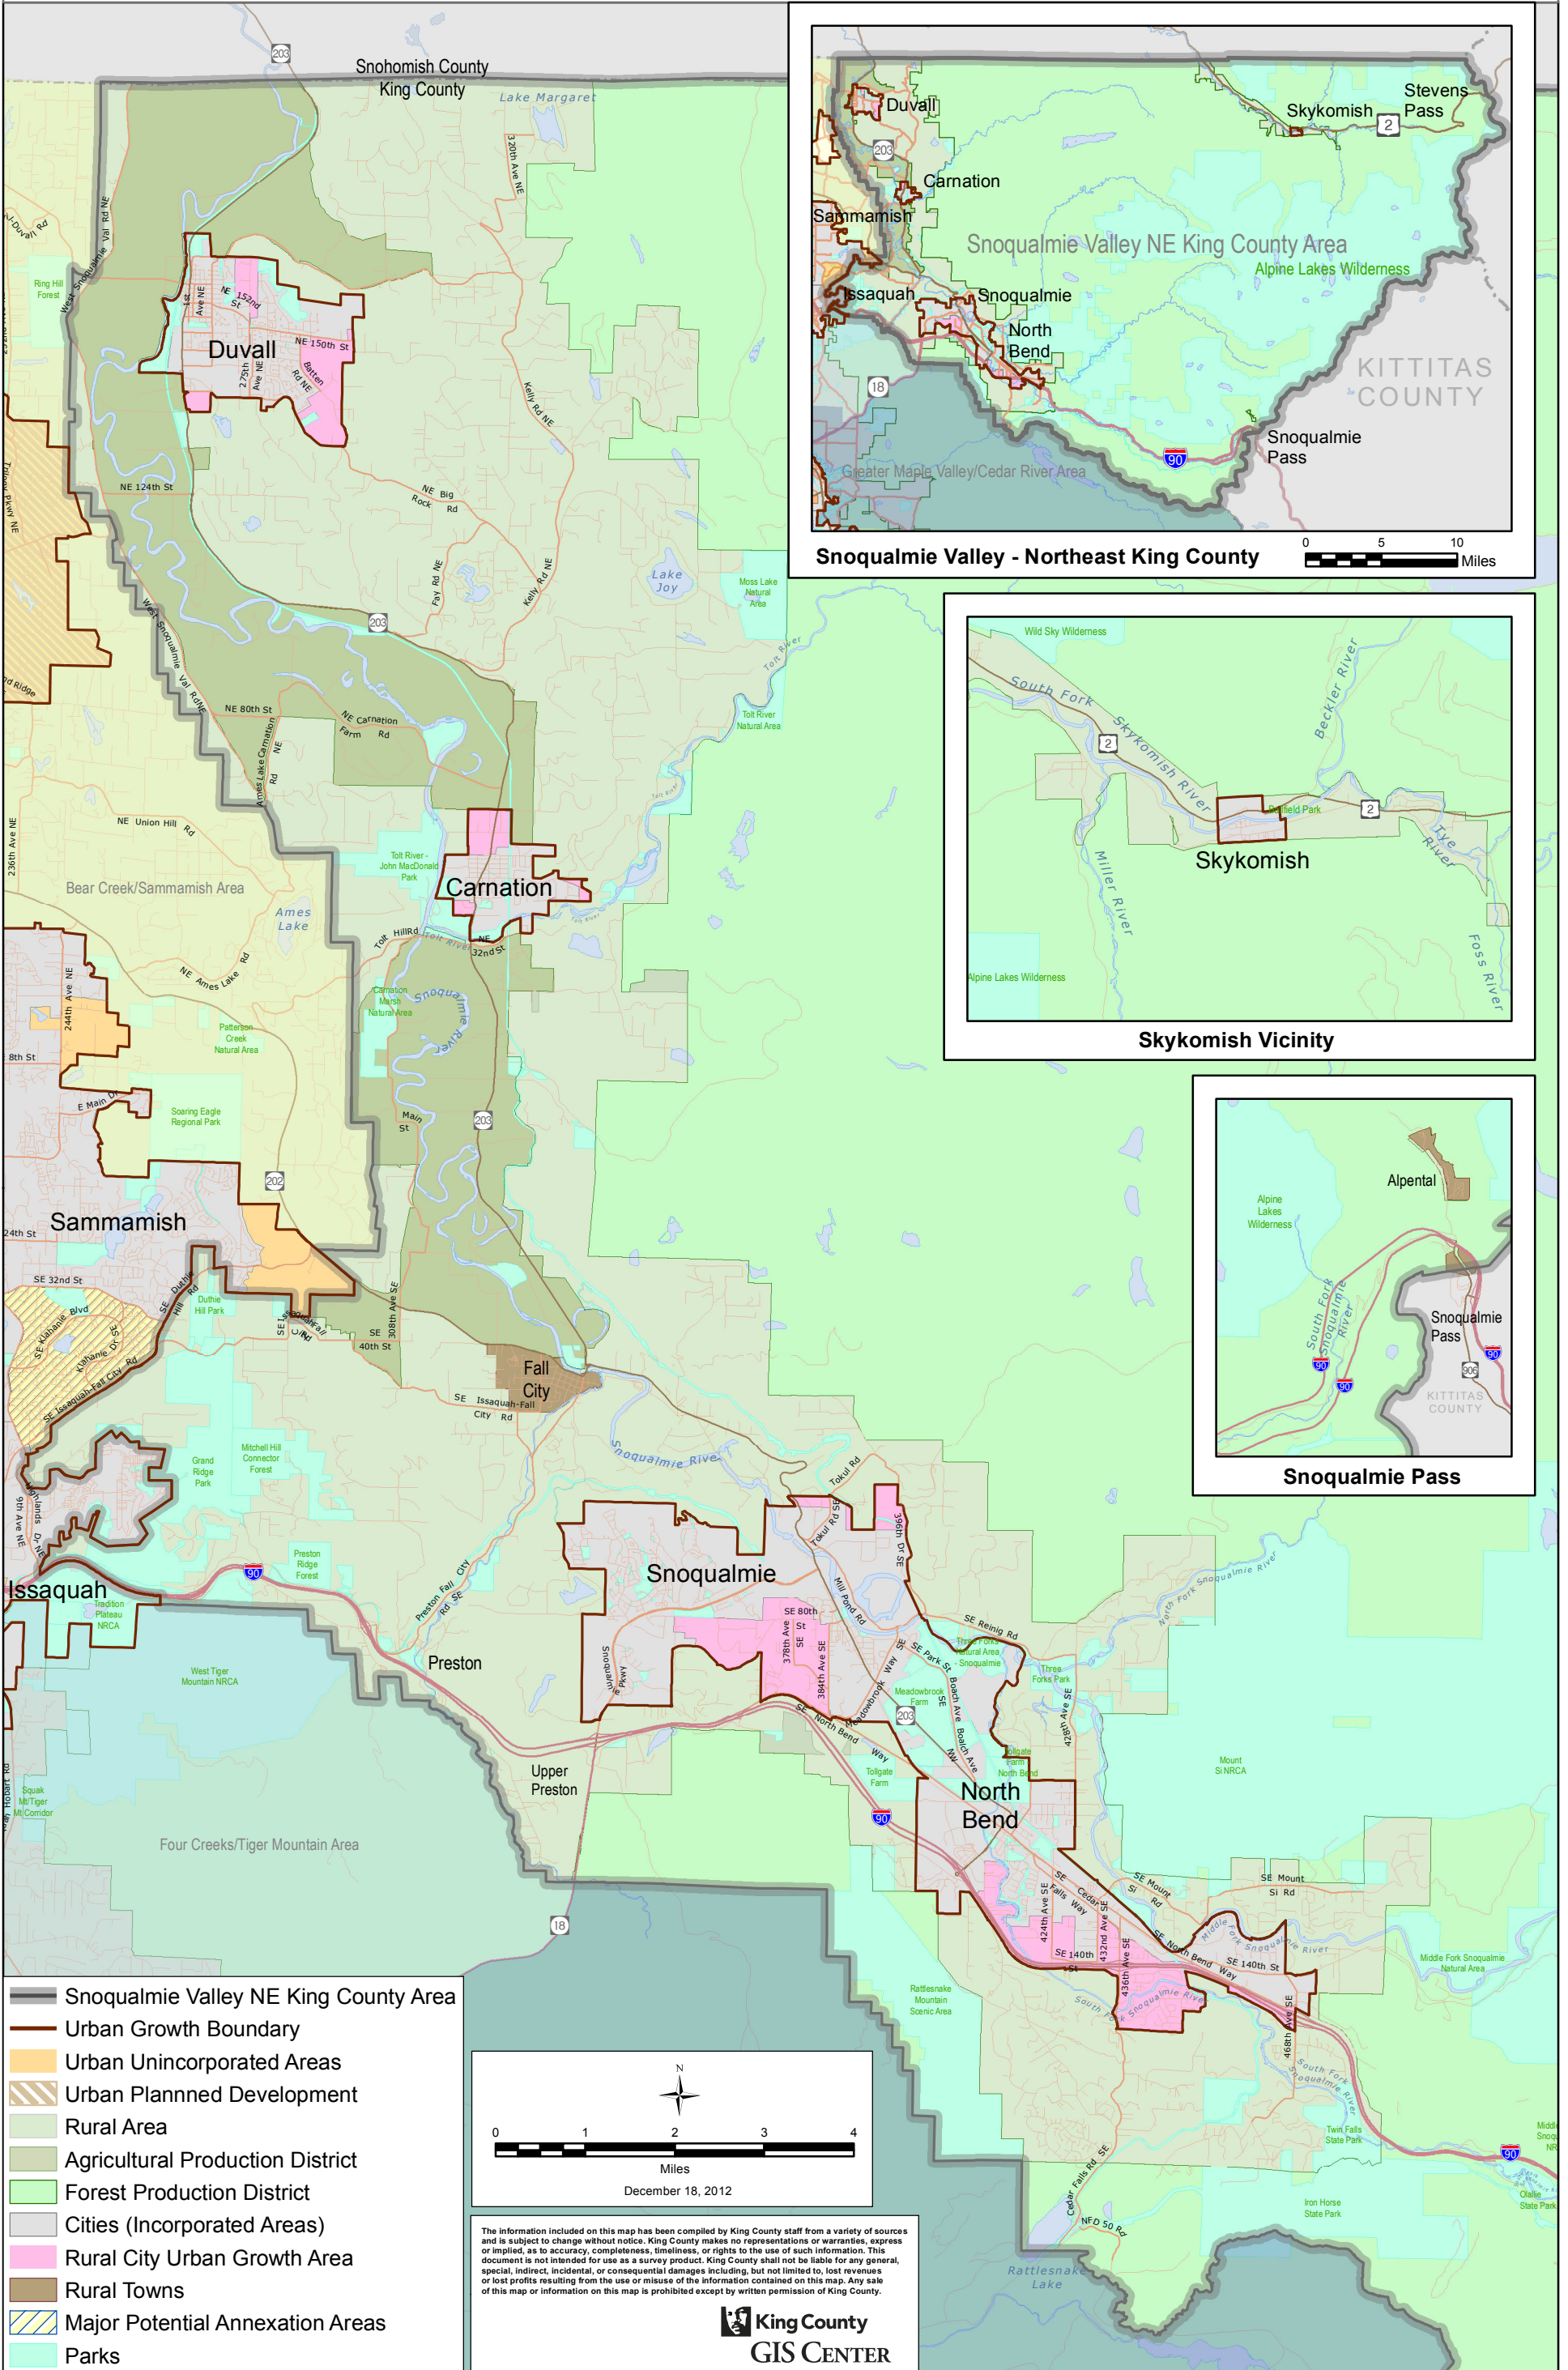

Community Service Areas - Snoqualmie NE King County

- Snoqualmie Valley NE King County Area
- Urban Growth Boundary
- Urban Unincorporated Areas
- Urban Planned Development
- Rural Area
- Agricultural Production District
- Forest Production District
- Cities (Incorporated Areas)
- Rural City Urban Growth Area
- Rural Towns
- Major Potential Annexation Areas
- Parks