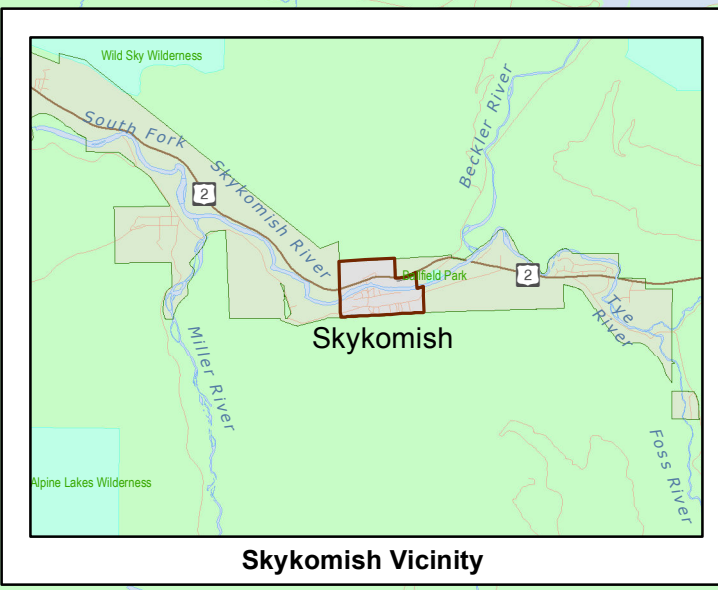

Community Service Areas - Snoqualmie NE King County

- Snoqualmie Valley NE King County Area
- Urban Growth Boundary
- Urban Unincorporated Areas
- Urban Planned Development
- Rural Area
- Agricultural Production District
- Forest Production District
- Cities (Incorporated Areas)
- Rural City Urban Growth Area
- Rural Towns
- Major Potential Annexation Areas
- Parks