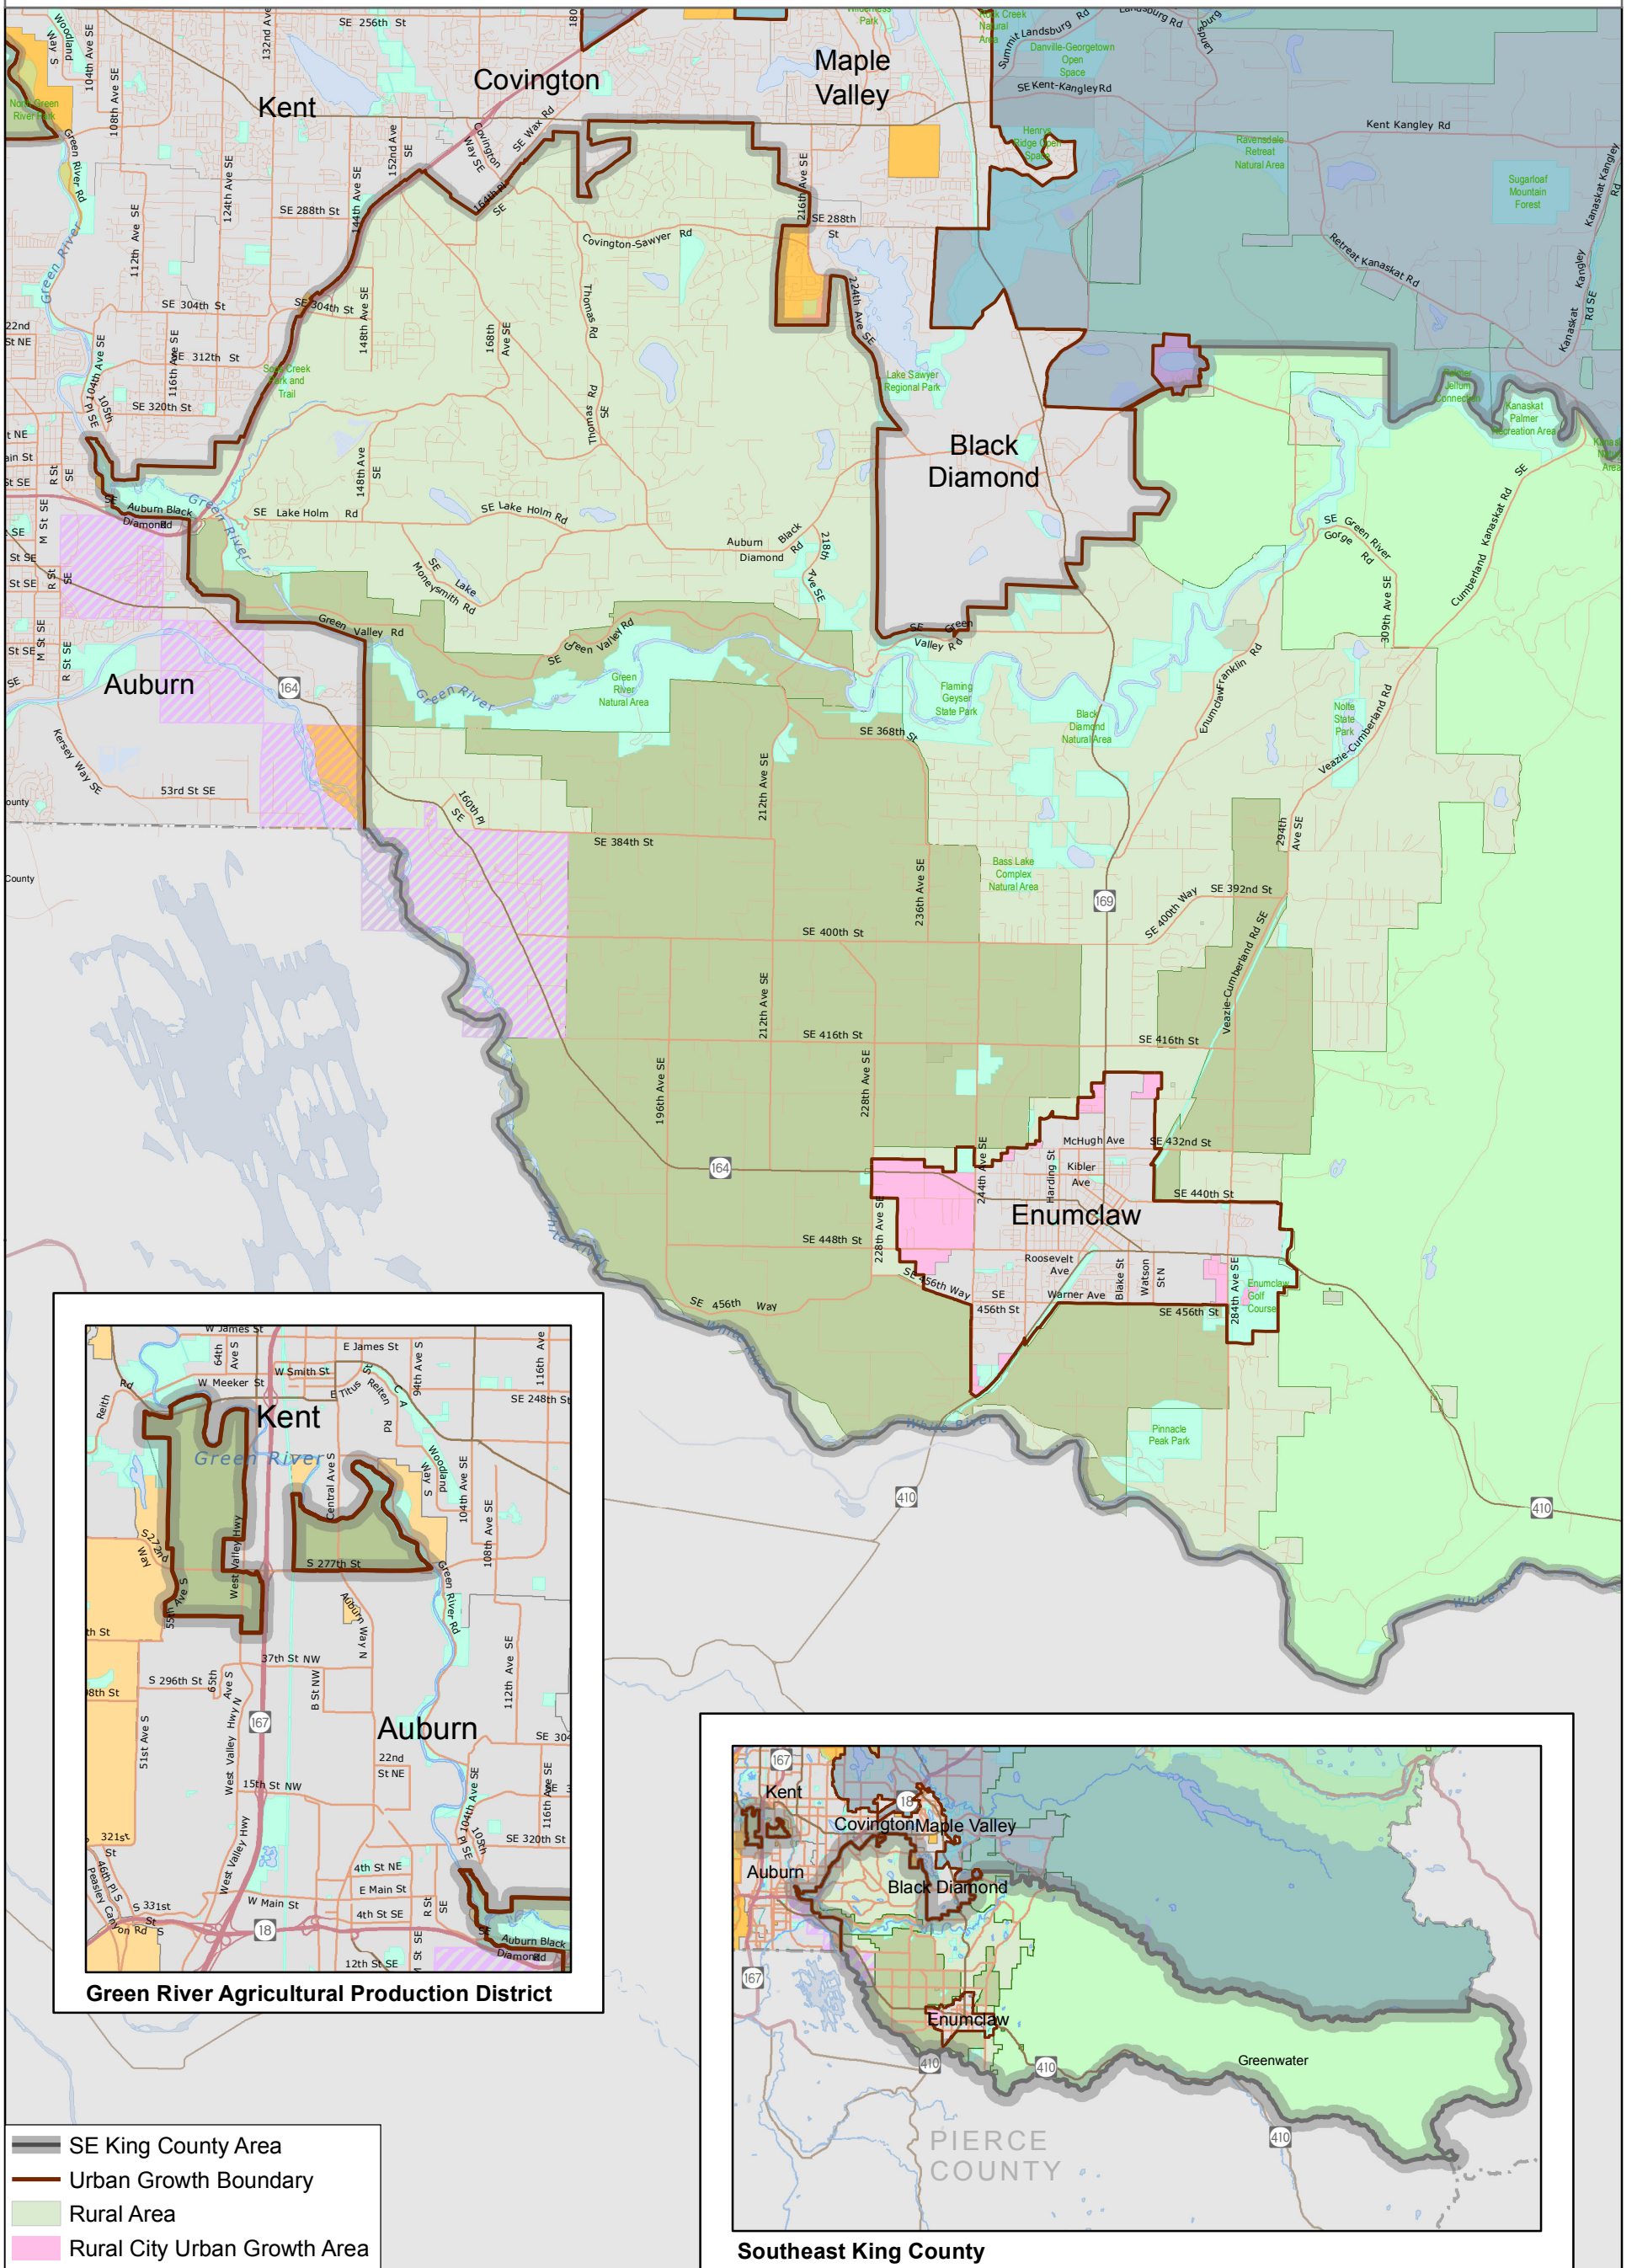

Community Service Areas - SE King County Area

- SE King County Area
- Urban Growth Boundary
- Rural Area
- Rural City Urban Growth Area
- Agricultural Production District
- Forest Production District
- Cities (Incorporated Areas)
- Urban Unincorporated Areas
- Parks
- Tribal Lands