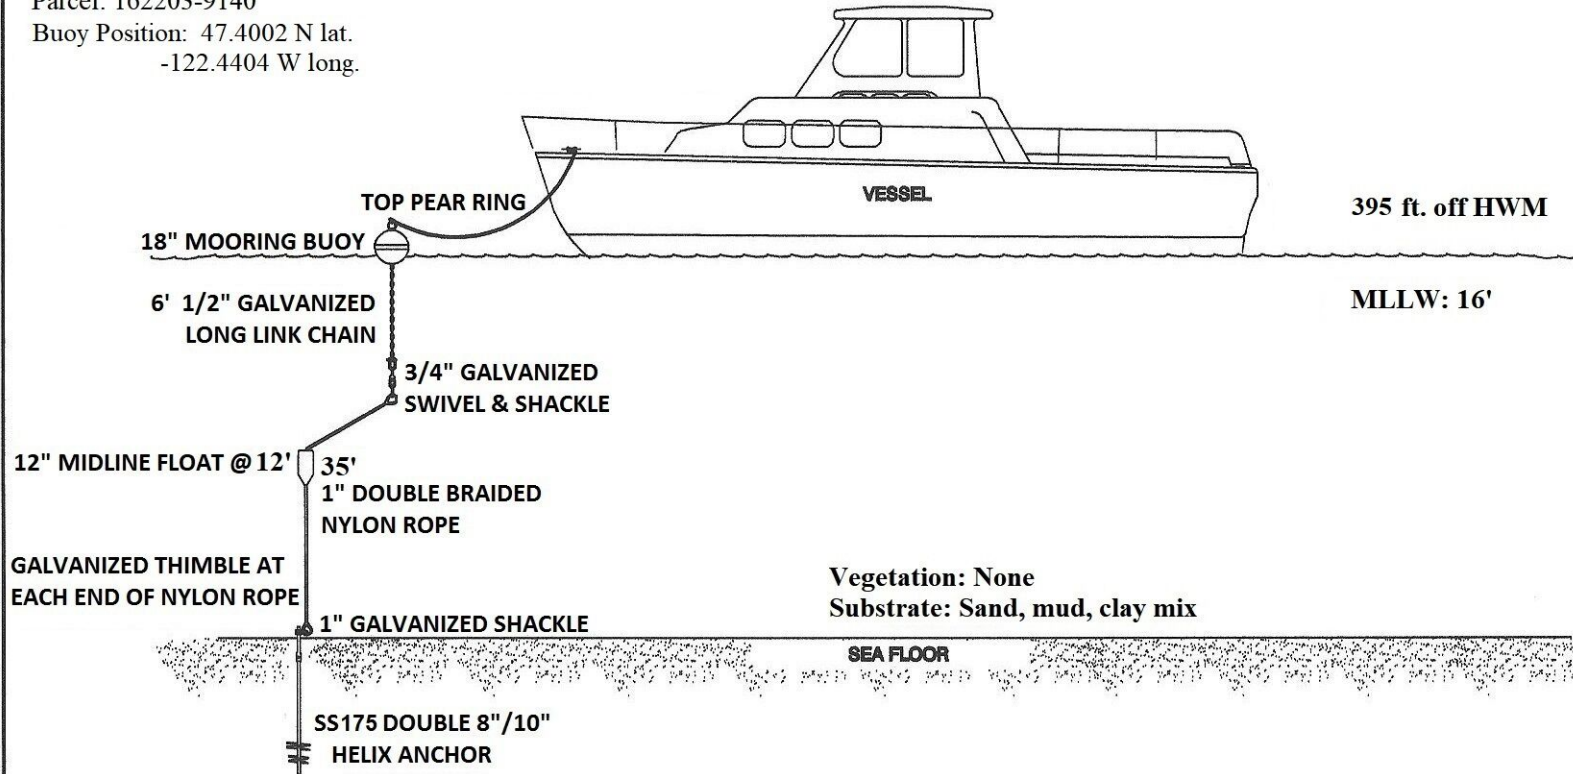

CROSS SECTION

GIFFORD BUOY

22803 Kingsbury Rd. SW

Vashon, WA 98070

Parcel: 162203-9140

Buoy Position: 47.4002 N lat.
-122.4404 W long.

ALPHA MARINE INSTALLATIONS

Series 1 Mooring System