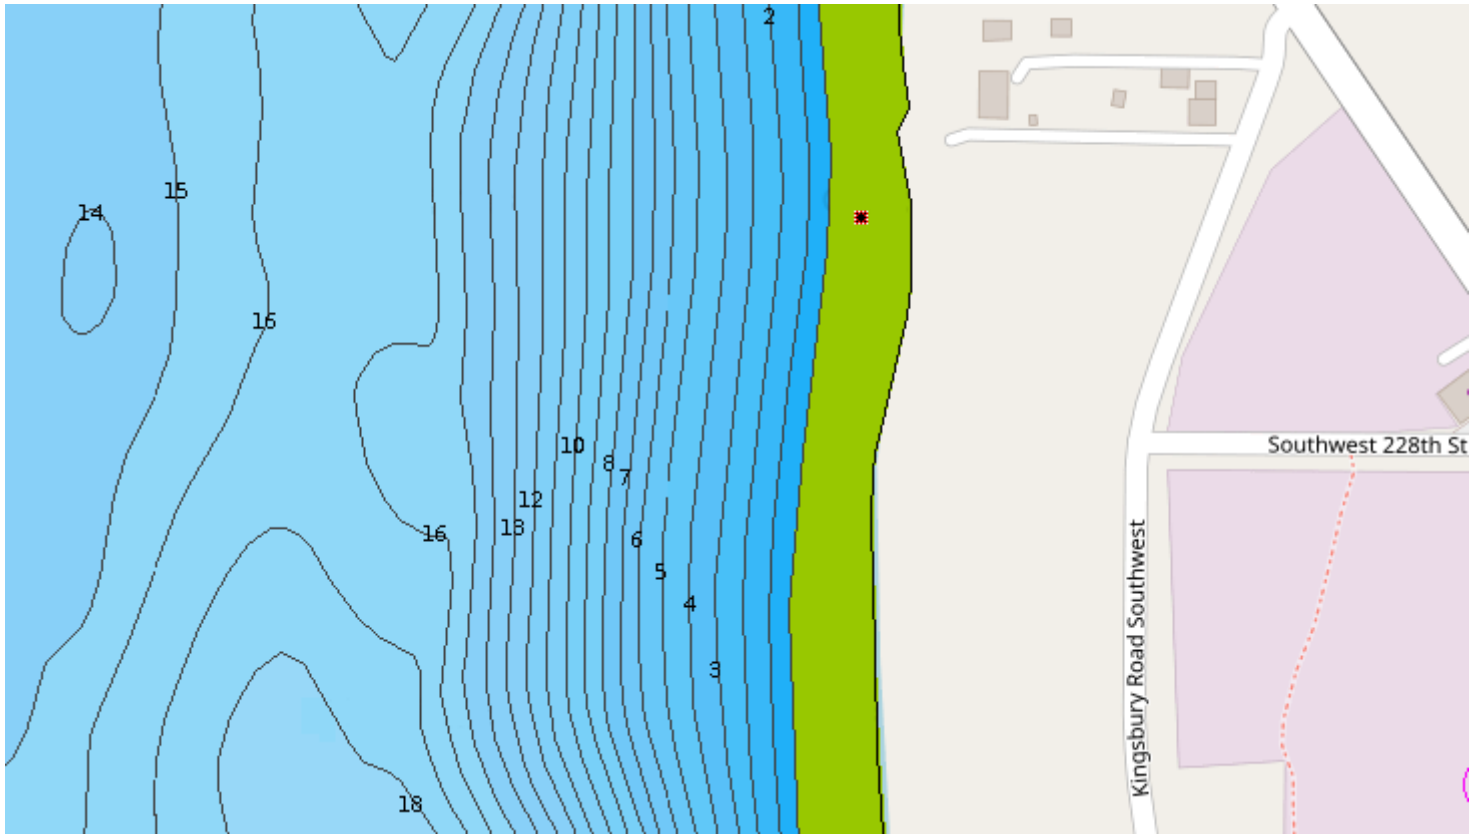

Buoy Position:
47.4002 N lat.
-122.4404 W long.

Parcel: 162203-9140
Address: 22803 Kingsbury Rd. SW
Vashon, WA 98070

Quarter: NW
Section: 16
Township: 22
Range: 3

County: King
MLLW: 16'
Feet off HWM: 395'

Buoy Position:
47.4002 N. lat.
-122.4404 W long.

Parcel: 162203-9140
Address: 22803 Kingsbury Rd. SW
Vashon, WA 98070

Quarter: NW
Section: 16
Township: 22
Range: 3

County: King
MLLW: 16'
Feet off HWM: 395'