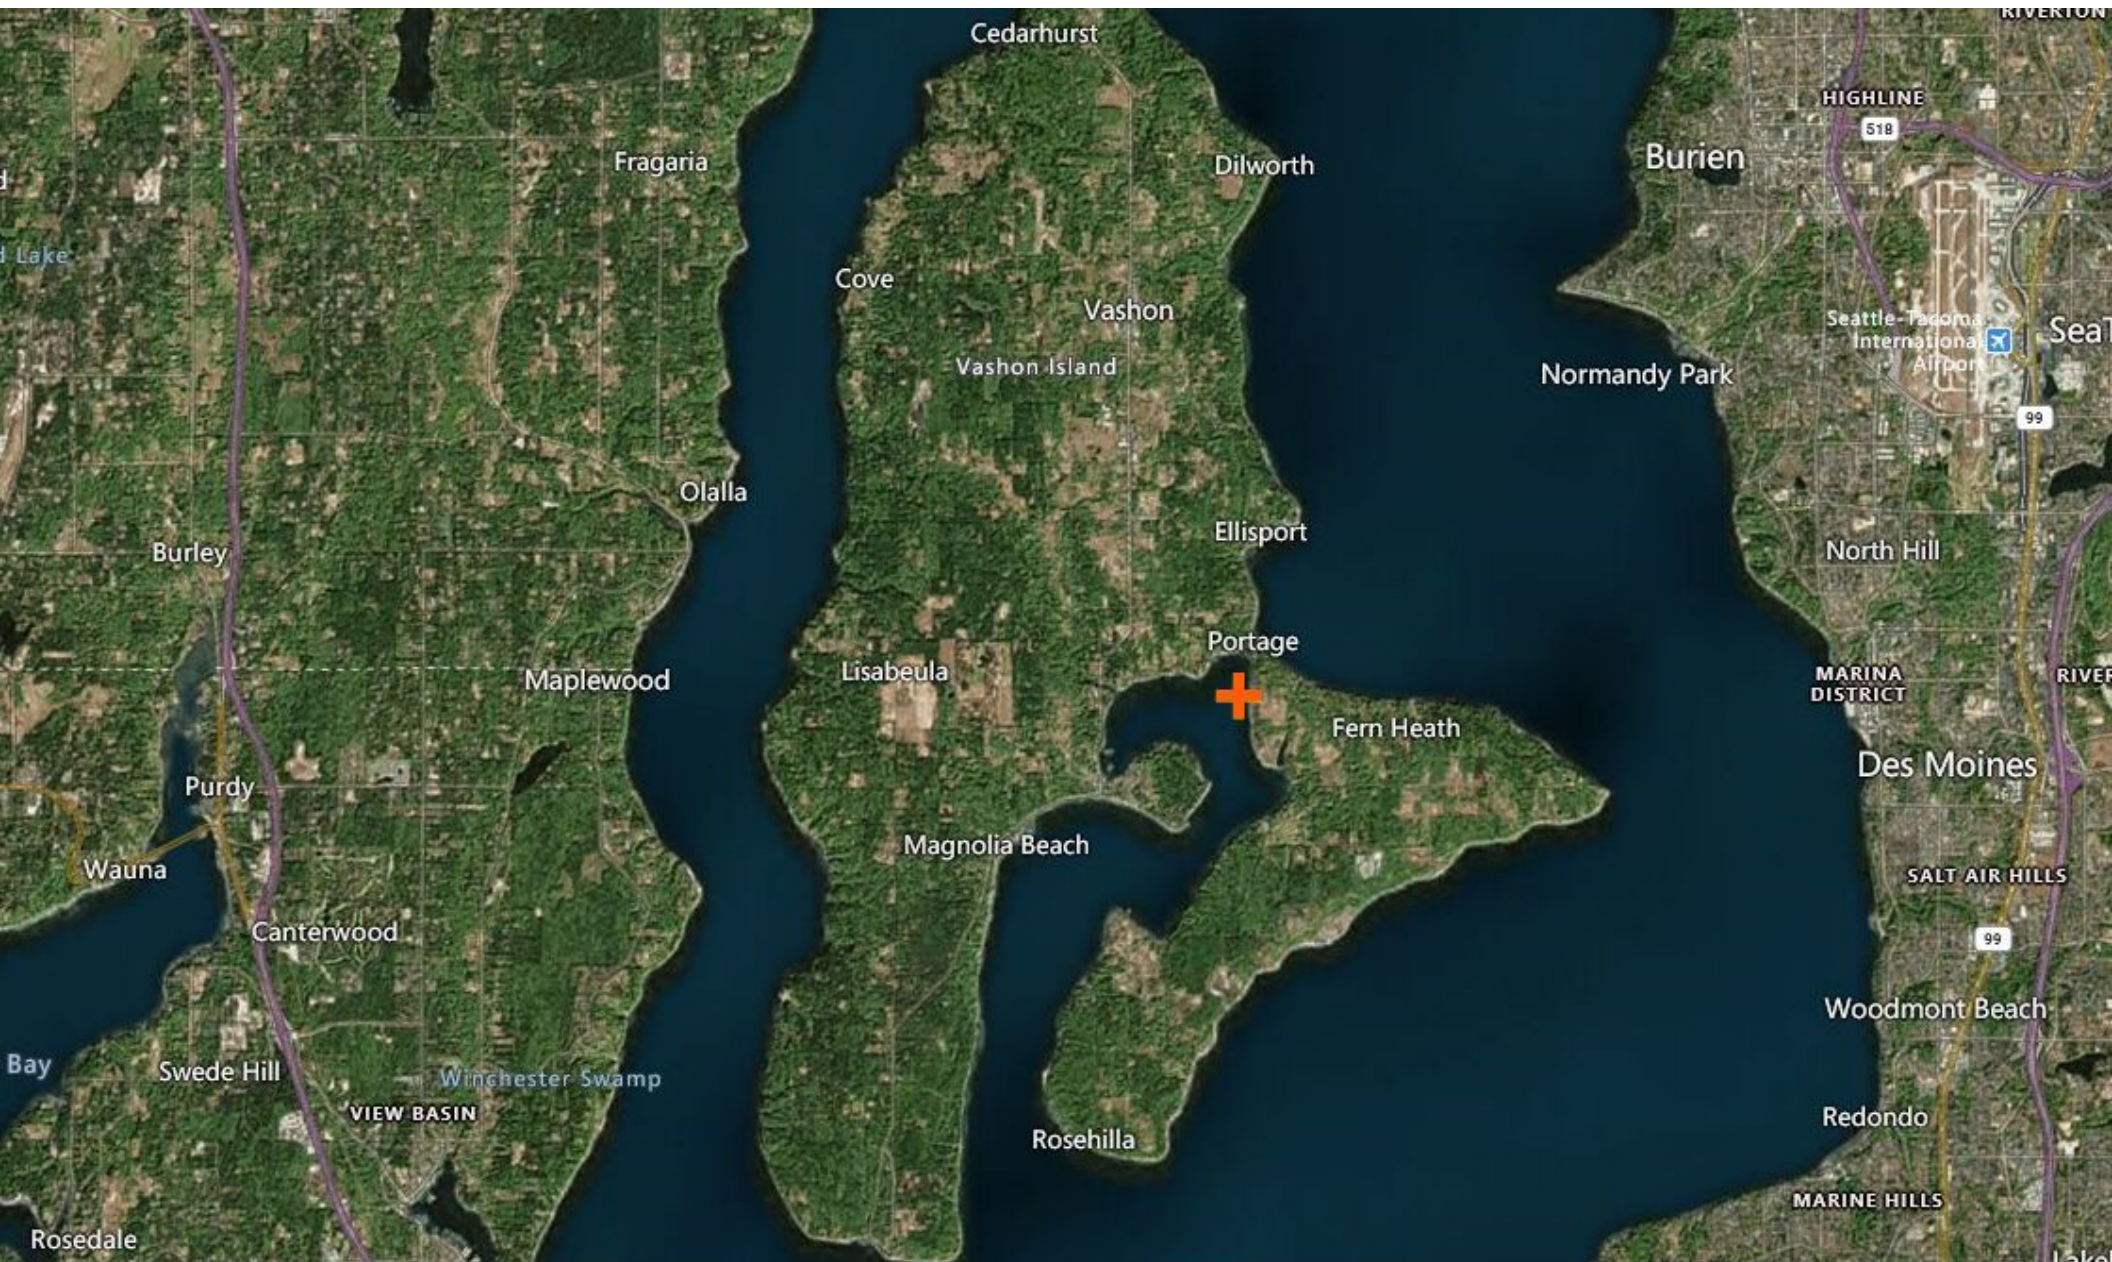

Buoy Position:
47.4002 N lat.
-122.4404 W long.

Parcel: 162203-9140
Address: 22803 Kingsbury Rd. SW
Vashon, WA 98070

Quarter: NW
Section: 16
Township: 22
Range: 3

County: King
MLLW: 16'
Feet off HWM: 395'

Buoy Position:
47.4002 N. lat.
-122.4404 W long.

Parcel: 162203-9140
Address: 22803 Kingsbury Rd. SW
Vashon, WA 98070

Quarter: NW
Section: 16
Township: 22
Range: 3

County: King
MLLW: 16'
Feet off HWM: 395'