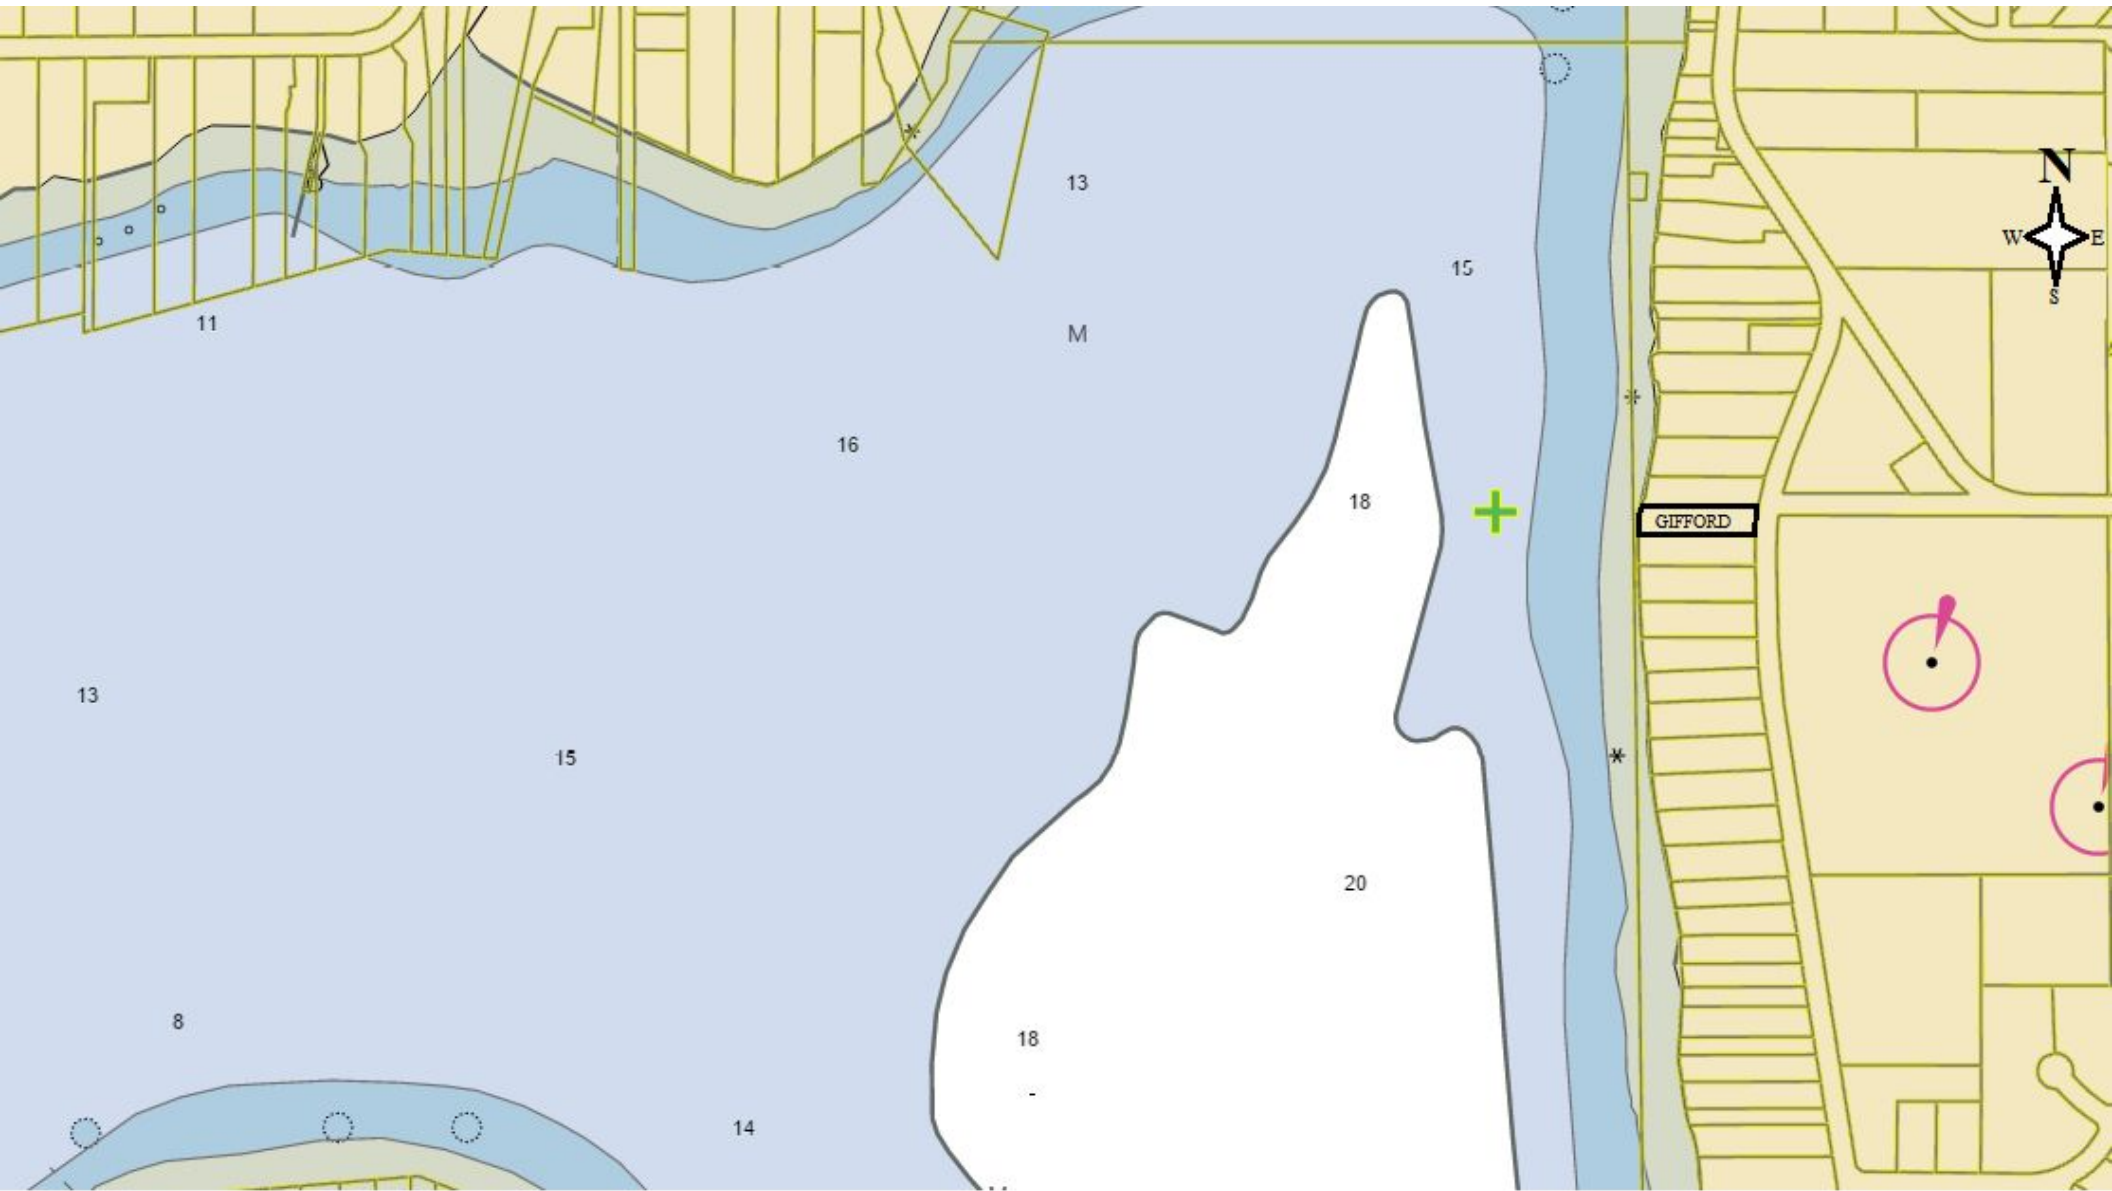

Buoy Position:
47.4002 N lat.
-122.4404 W long.

Parcel: 162203-9140
Address: 22803 Kingsbury Rd. SW
Vashon, WA 98070

Quarter: NW
Section: 16
Township: 22
Range: 3

County: King
MLLW: 16'
Feet off HWM: 395'

Buoy Position:
47.4002 N. lat.
-122.4404 W long.

Parcel: 162203-9140
Address: 22803 Kingsbury Rd. SW
Vashon, WA 98070

Quarter: NW
Section: 16
Township: 22
Range: 3

County: King
MLLW: 16'
Feet off HWM: 395'