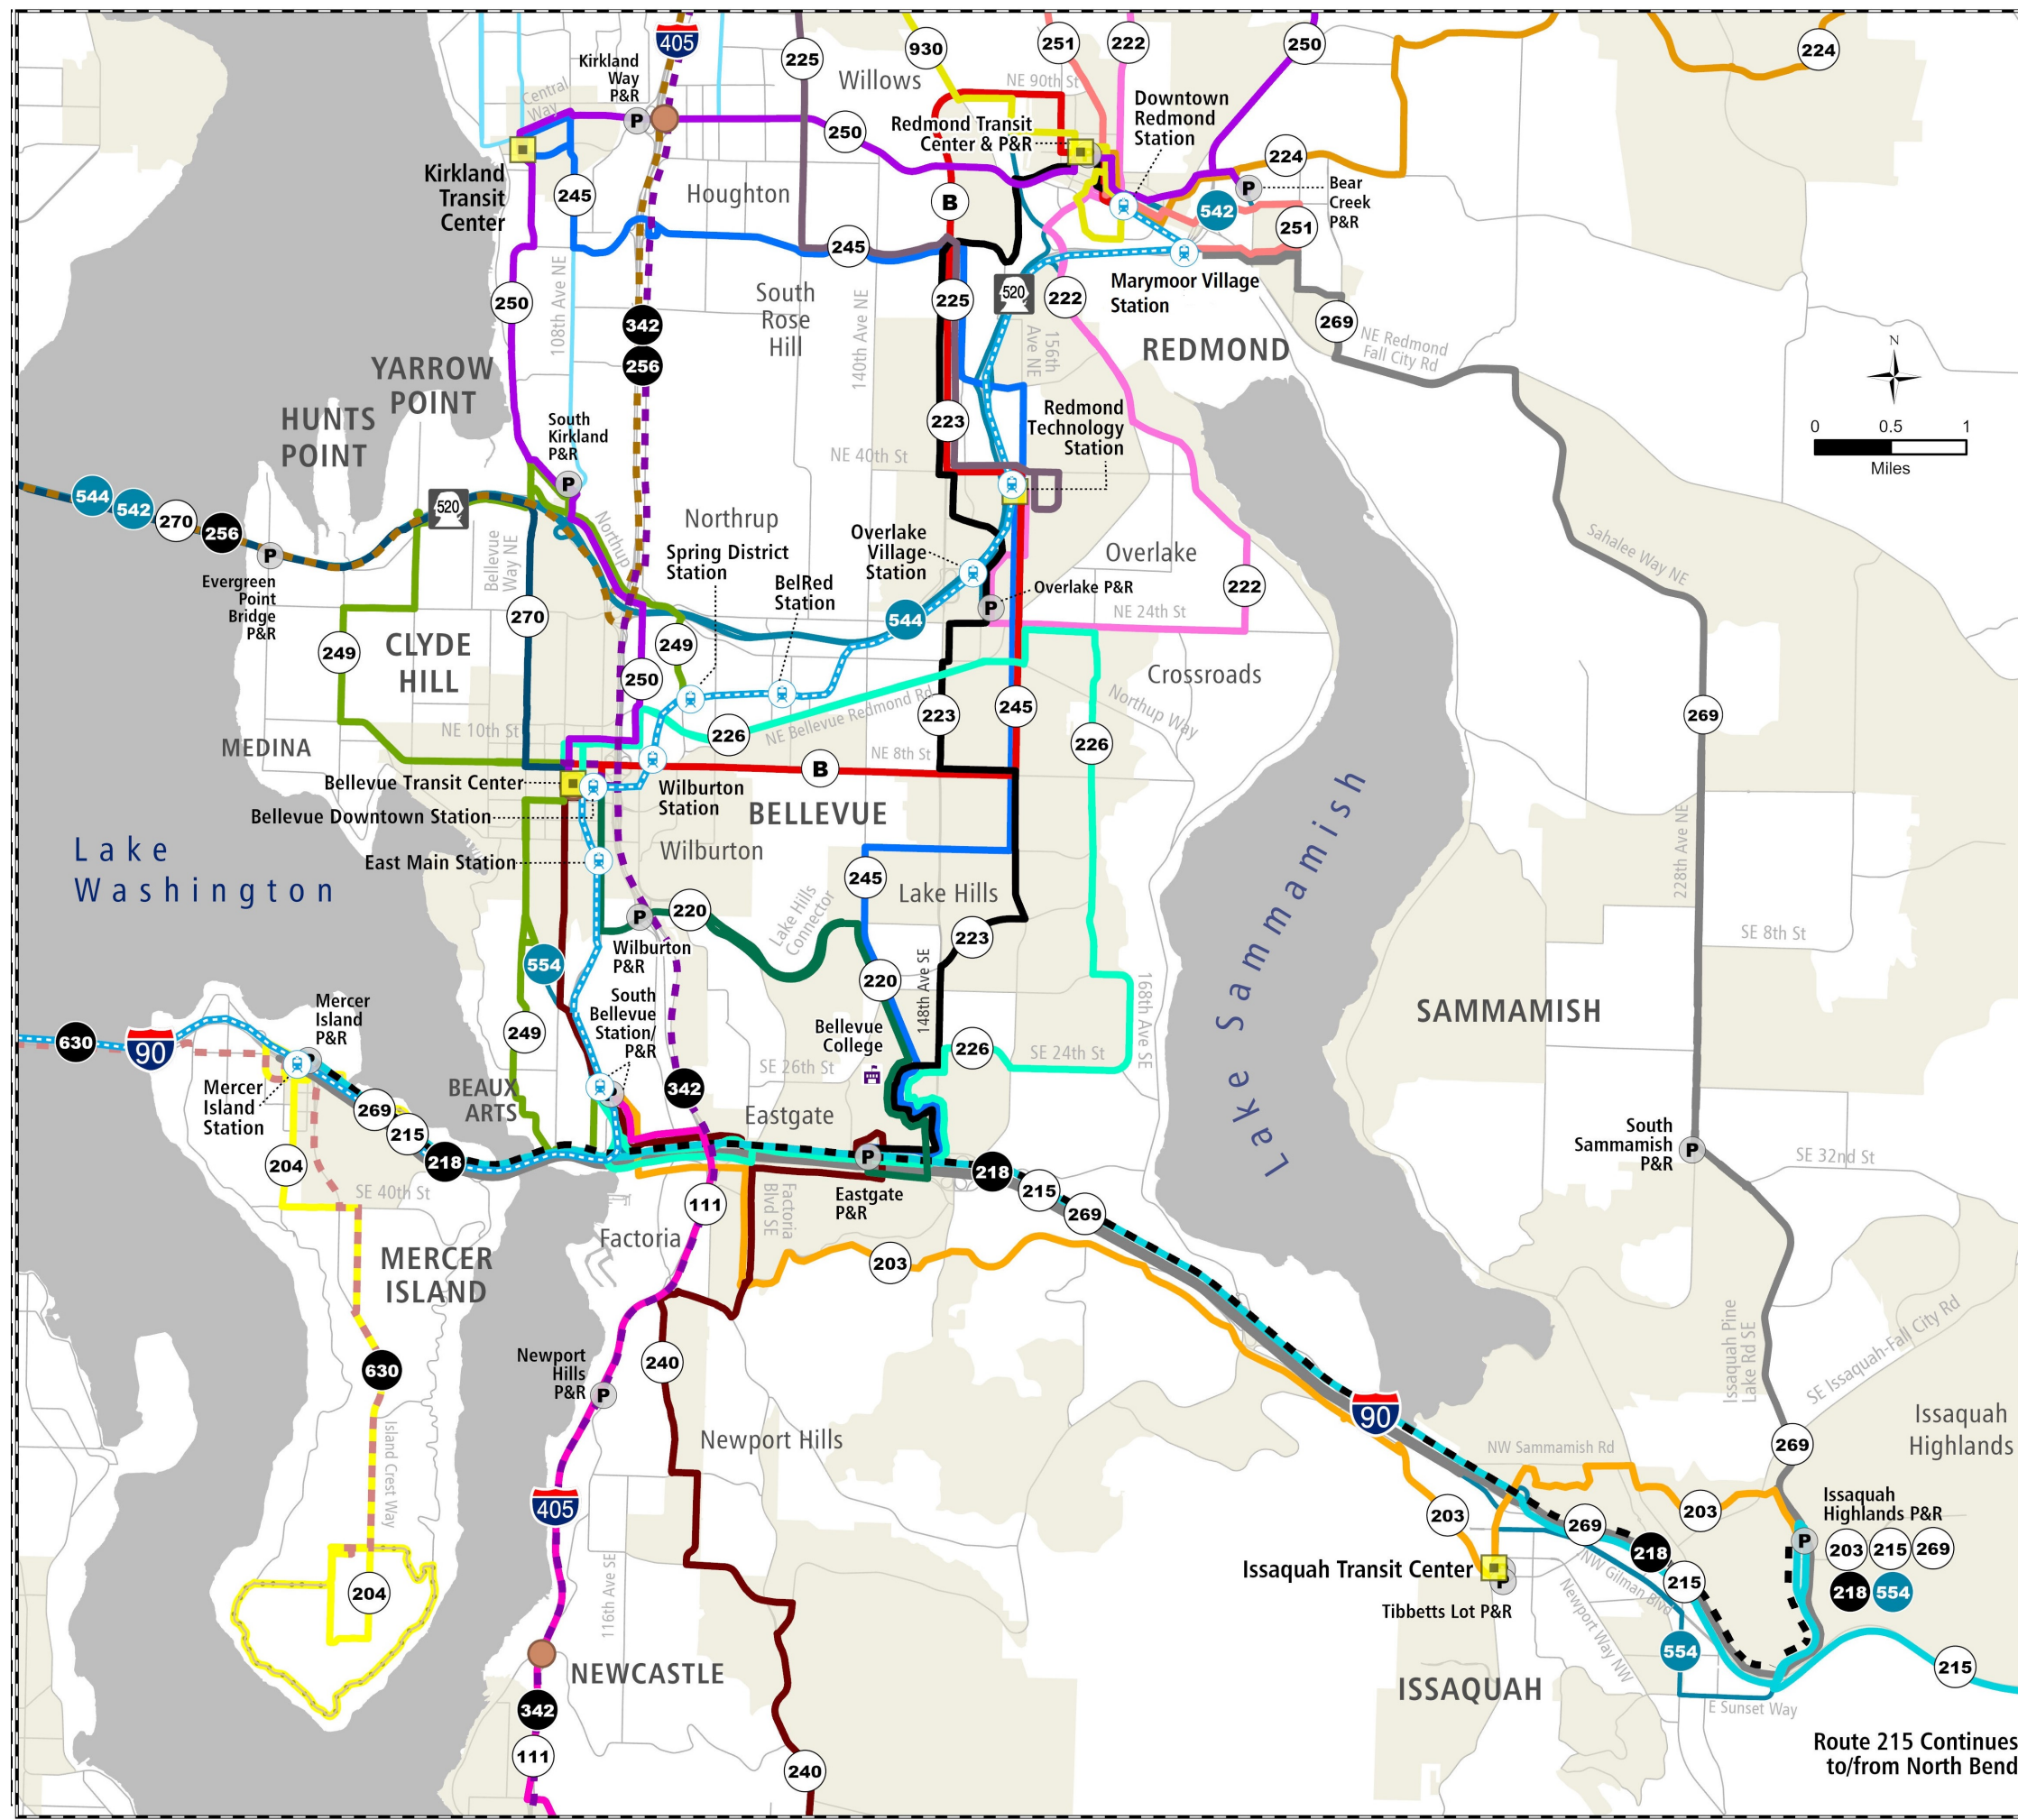

King County Metro Wadooyinka Xiliga Saxmadu badan tahay Keliya Shaqeyaa

- - - **218** Mercer Island-Issaquah
- - - **342** Shoreline-Bellevue-Renton
- - - **256** Downtown Seattle-SLU-Woodinville
- - - **630** Seattle First Hill-Mercer Island

Wadooyinka Metro ee aan Isbadelin

Wadooyinka soo socda qayb kama ahan Mashruuca East Link Connections waxna iskama badeli doono wayna sii shaqeyn doonaan:

RT 230 - Kirkland-North Creek   RT 239 - Kirkland-UW Bothell
RT 231 - Kirkland-Woodinville   RT 255 - Totem Lake-U District

Sound Transit Services

- Wadada East Link light rail iyo boosteejada la qorsheeyay
- # Marinnada baska Sound Transit Express

- Aagga Muhiimadda siinaaya Sinnaanta
- Transit Center
- P Joogto ah Park&Ride

Marinka la qorsheeyay ee RTS yada Maalinta oo Dhan: 111, 203, 222, 223, 224, 225, 226, 240, 245, 249, 251, 269 iyo Wadada Xiliga Saxmada badan keliya ee RT 630 ayaa isbadelay intii u dhaxaysay Wajiyada 2 iyo 3. RT 111 waxaa wax looga badalay Renton, RT 203 waxaa wax looga badalay Issaquah halka RT 630 wax looga badalay Downtown Seattle. Rt 220 ayaa ku cusub Wajiga 3.

Route 215 Continues to/from North Bend