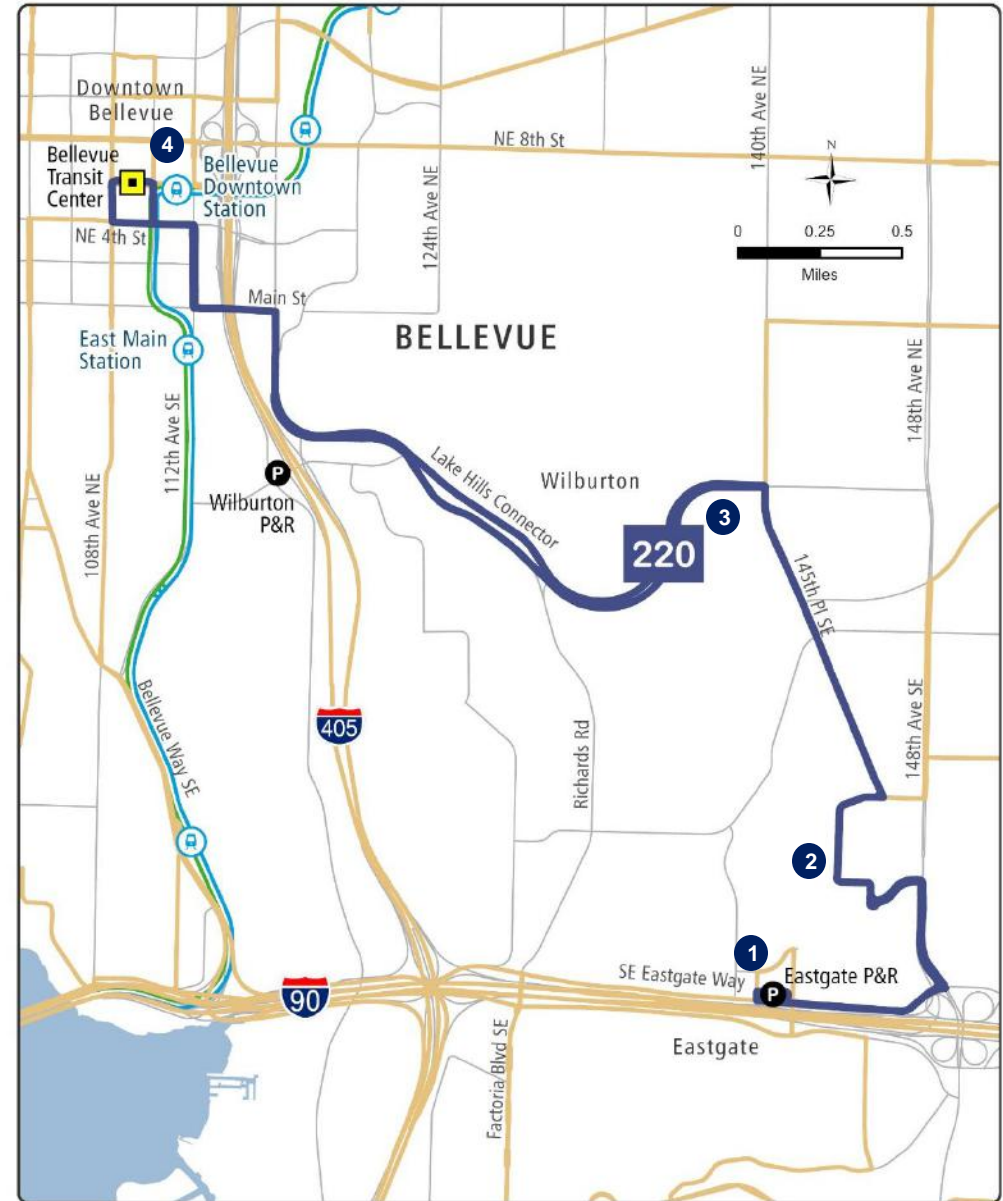

New Route 220: Eastgate P&R to Bellevue Transit Center

How often would this bus run?

Frequency (minutes)

	Peak 6-9 a.m. 3-7 p.m.	Midday 9 a.m. - 3 p.m.	Evening 7-10 p.m.	Night 10 p.m. - 5 a.m.	Hours of Service Rounded to nearest 15 minutes
Weekday	15	15	30	30	5:30 a.m. - 12:00 a.m.
Saturday	30 - 60	30 - 60	60	60	7:00 a.m. - 12:00 a.m.
Sunday	30 - 60	30 - 60	60	60	7:00 a.m. - 12:00 a.m.

How would my bus be changing?

Proposed changes respond to the following needs:

Connects with key destinations

Reliable and convenient transfers

Provide transit services where needs are greatest

This bus would go to:

1. Eastgate Park & Ride
2. Bellevue College
3. Lake Hills
4. Bellevue Downtown Station

Proposed Route Other Routes Link line and station