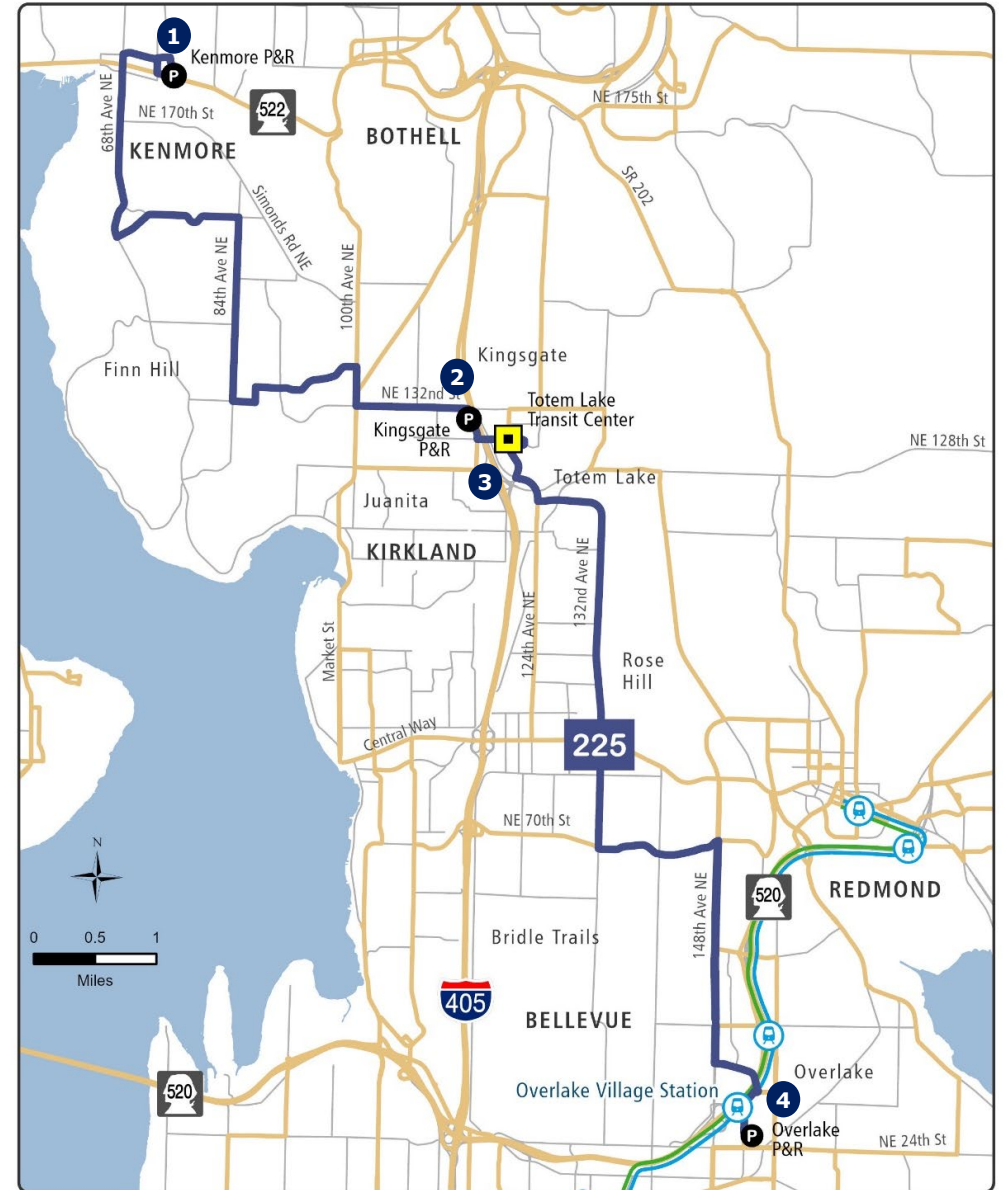

Revised Route 225: Kenmore P&R to Overlake P&R

How often would this bus run?

Frequency (minutes)

	Peak 6-9 a.m. 3-7 p.m.	Midday 9 a.m. – 3 p.m.	Evening 7-10 p.m.	Night 10 p.m. – 5 a.m.	Hours of Service Rounded to nearest 15 minutes
Weekday	30	30	60	60	5:15 a.m. – 9:45 p.m.
Saturday	30	30	60	60	7:30 a.m. – 9:30 p.m.
Sunday	30	30	60	60	7:30 a.m. – 9:25 p.m.

How would my bus be changing?

Proposed changes respond to the following needs:

Connects with key destinations

This bus would go to:

1. Kenmore Park & Ride
2. Kingsgate Park & Ride
3. Totem Lake Transit Center
4. Overlake Village Station

— Proposed Route
 — Other Routes
 — Link line and station