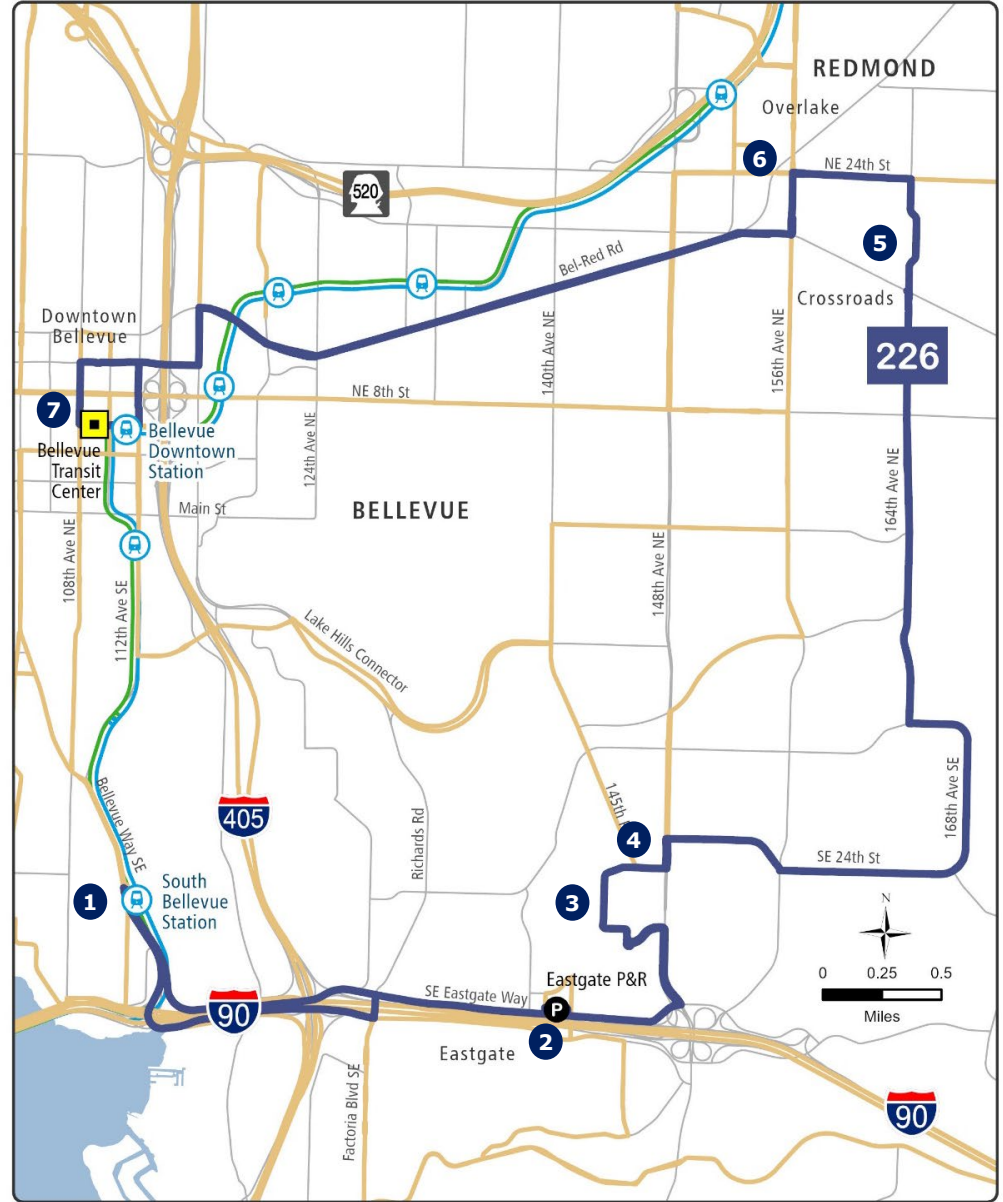

# Route ka dib U egiista lagu sameeyay 226: South Bellevue Station ilaa Bellevue Transit Center

## Baskaan wuxuu aadi doonaa:

1. South Bellevue Station
2. Eastgate Park & Ride
3. Bellevue College
4. Lake Hills
5. Crossroads
6. Overlake
7. Bellevue Transit Center

Wadada ka Lasoo Jeediyay | Wadooyinka Kale | Marinka Link iyo boosteejada