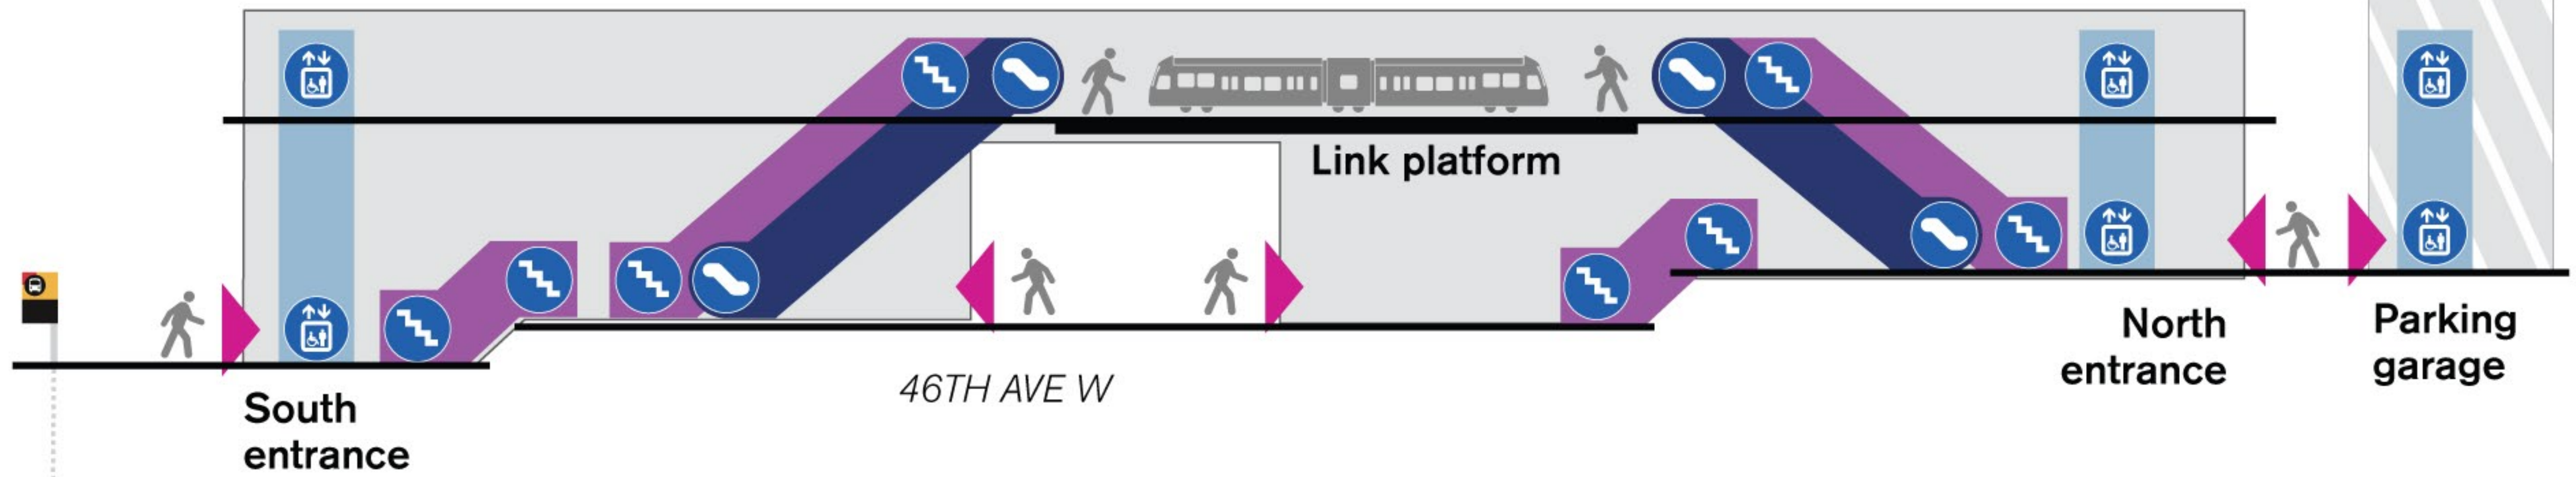

Lynnwood City Center Station

Lynnwood City Center Station

P

P

46TH AVE W

N

KEY

	Station		Stairs
	Garage		Escalators
	Link 1 Line		Elevators
	Link 2 Line		Drop off
	Bus stops		Entry/Exit
	STRIDE S2		
	Ped. pathway		

Lynnwood City Center Station - Cross Section

KEY	
	Bus stops
	Station area
	Elevators
	Escalators
	Stairs
	Entry/exit

Lynnwood City Center Station

 **Connecting routes**
512, 513, 535

Bus route are subject to change

Graphic is not to scale