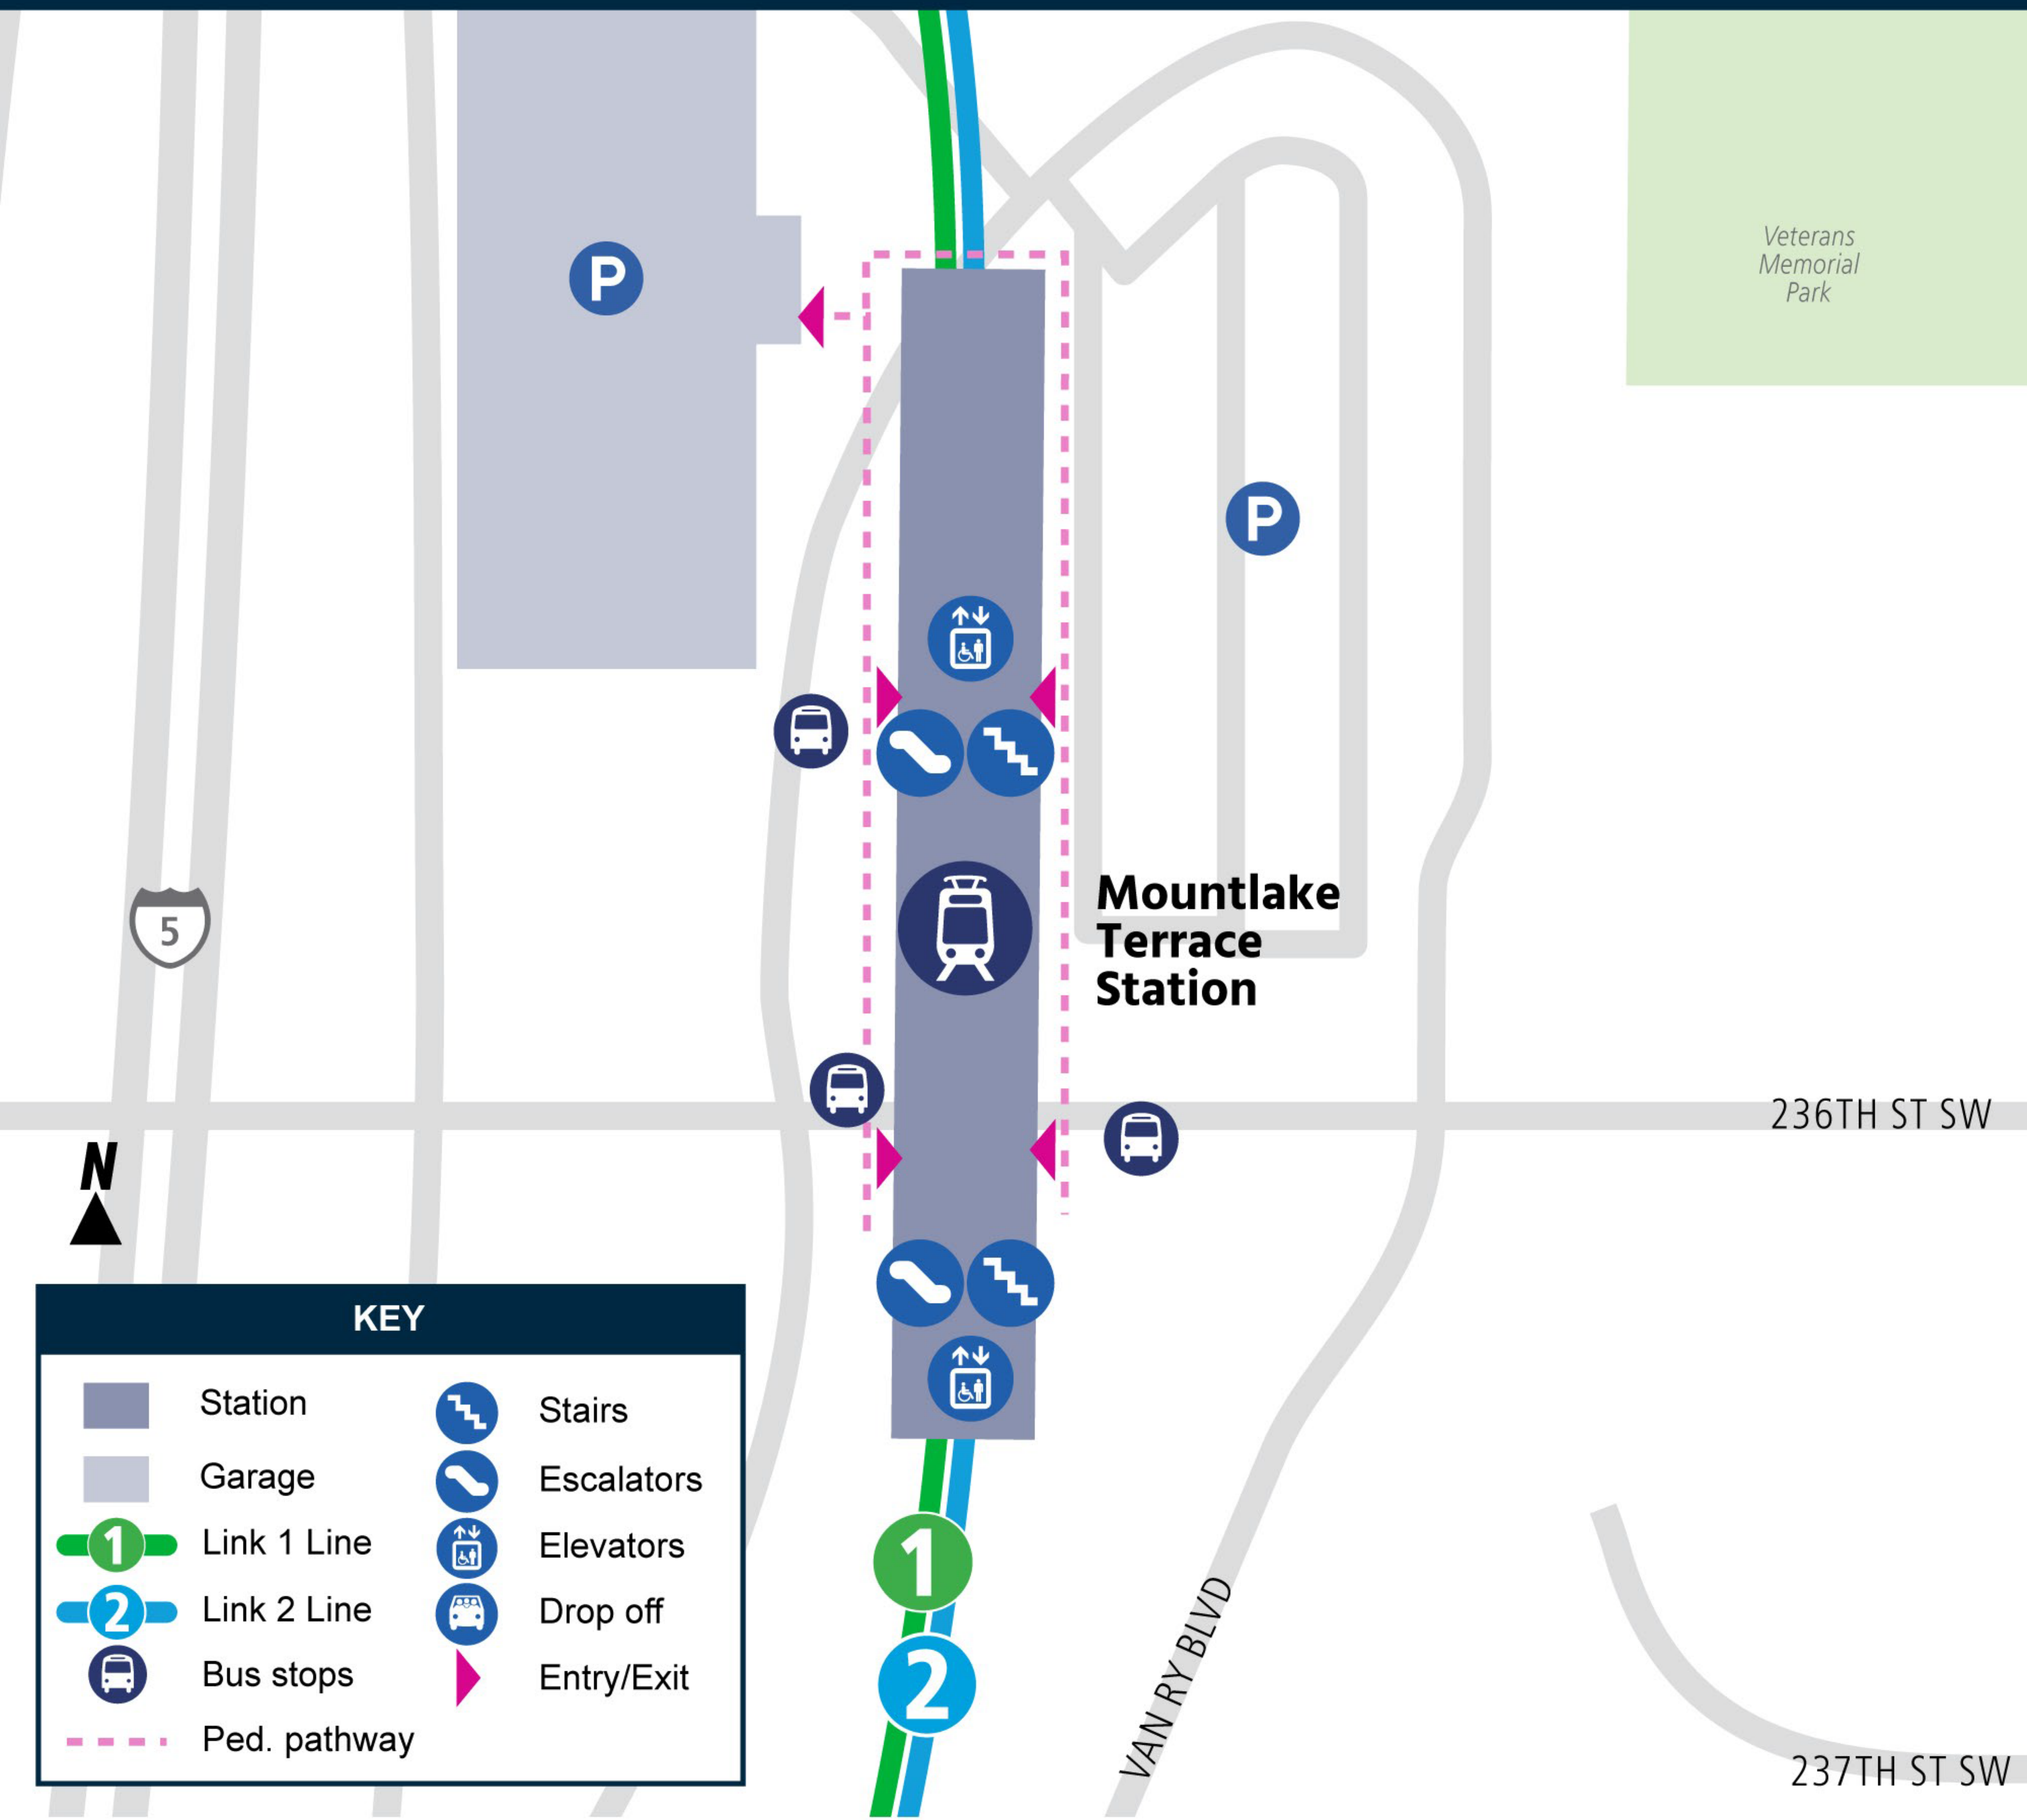

Mountlake Terrace Station

Veterans
Memorial
Park

**Mountlake
Terrace
Station**

236TH ST SW

N
▲

KEY

- | | | | |
|---|--------------|---|------------|
|  | Station |  | Stairs |
|  | Garage |  | Escalators |
|  | Link 1 Line |  | Elevators |
|  | Link 2 Line |  | Drop off |
|  | Bus stops |  | Entry/Exit |
|  | Ped. pathway | | |

VAN RY BLVD

237TH ST SW

Mountlake Terrace Station - Cross Section

KEY	
	Bus stops
	Station area
	Elevators
	Escalators
	Stairs
	Entry/exit

Mountlake Terrace Station

Bus route are subject to change

Graphic is not to scale