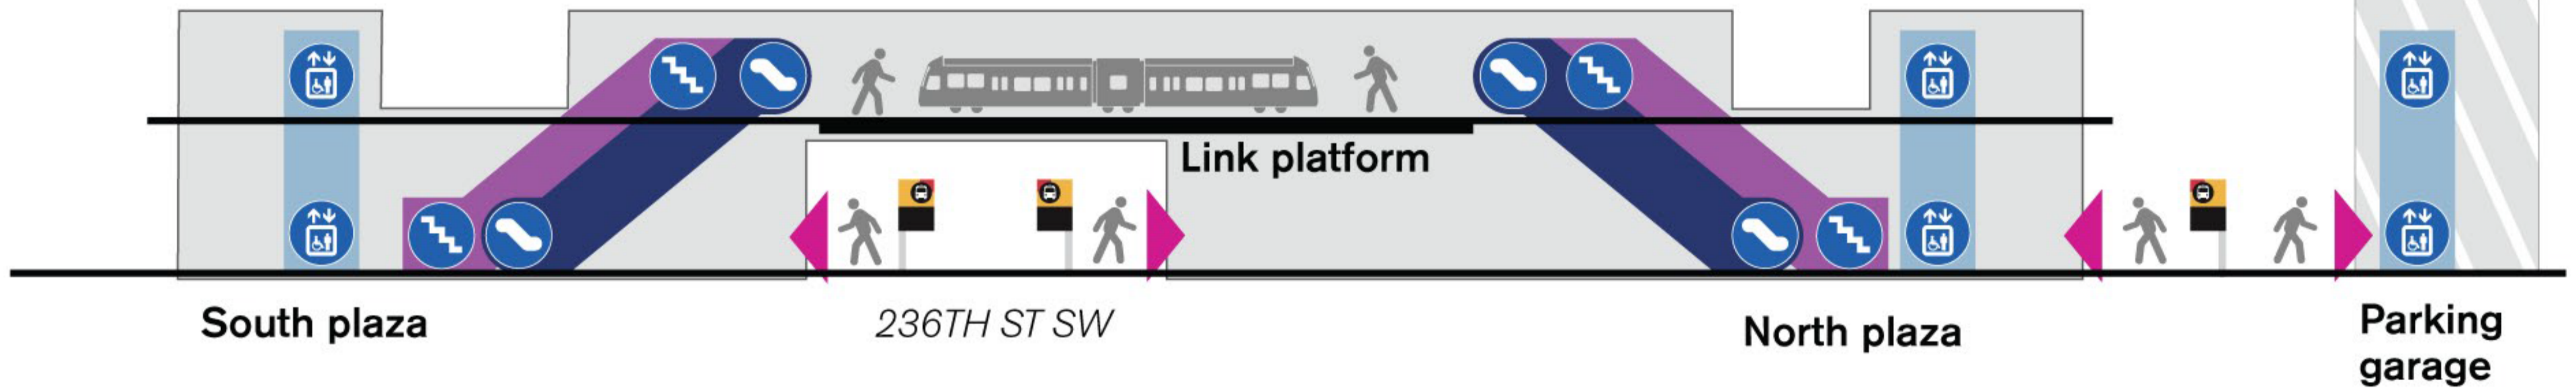

Mountlake Terrace Station

Veterans
Memorial
Park

**Mountlake
Terrace
Station**

236TH ST SW

N
▲

KEY

- | | | | |
|---|--------------|---|------------|
|  | Station |  | Stairs |
|  | Garage |  | Escalators |
|  | Link 1 Line |  | Elevators |
|  | Link 2 Line |  | Drop off |
|  | Bus stops |  | Entry/Exit |
|  | Ped. pathway | | |

VAN RY BLVD

237TH ST SW

Mountlake Terrace Station - Cross Section

KEY	
	Bus stops
	Station area
	Elevators
	Escalators
	Stairs
	Entry/exit

Mountlake Terrace Station

Bus route are subject to change

Graphic is not to scale