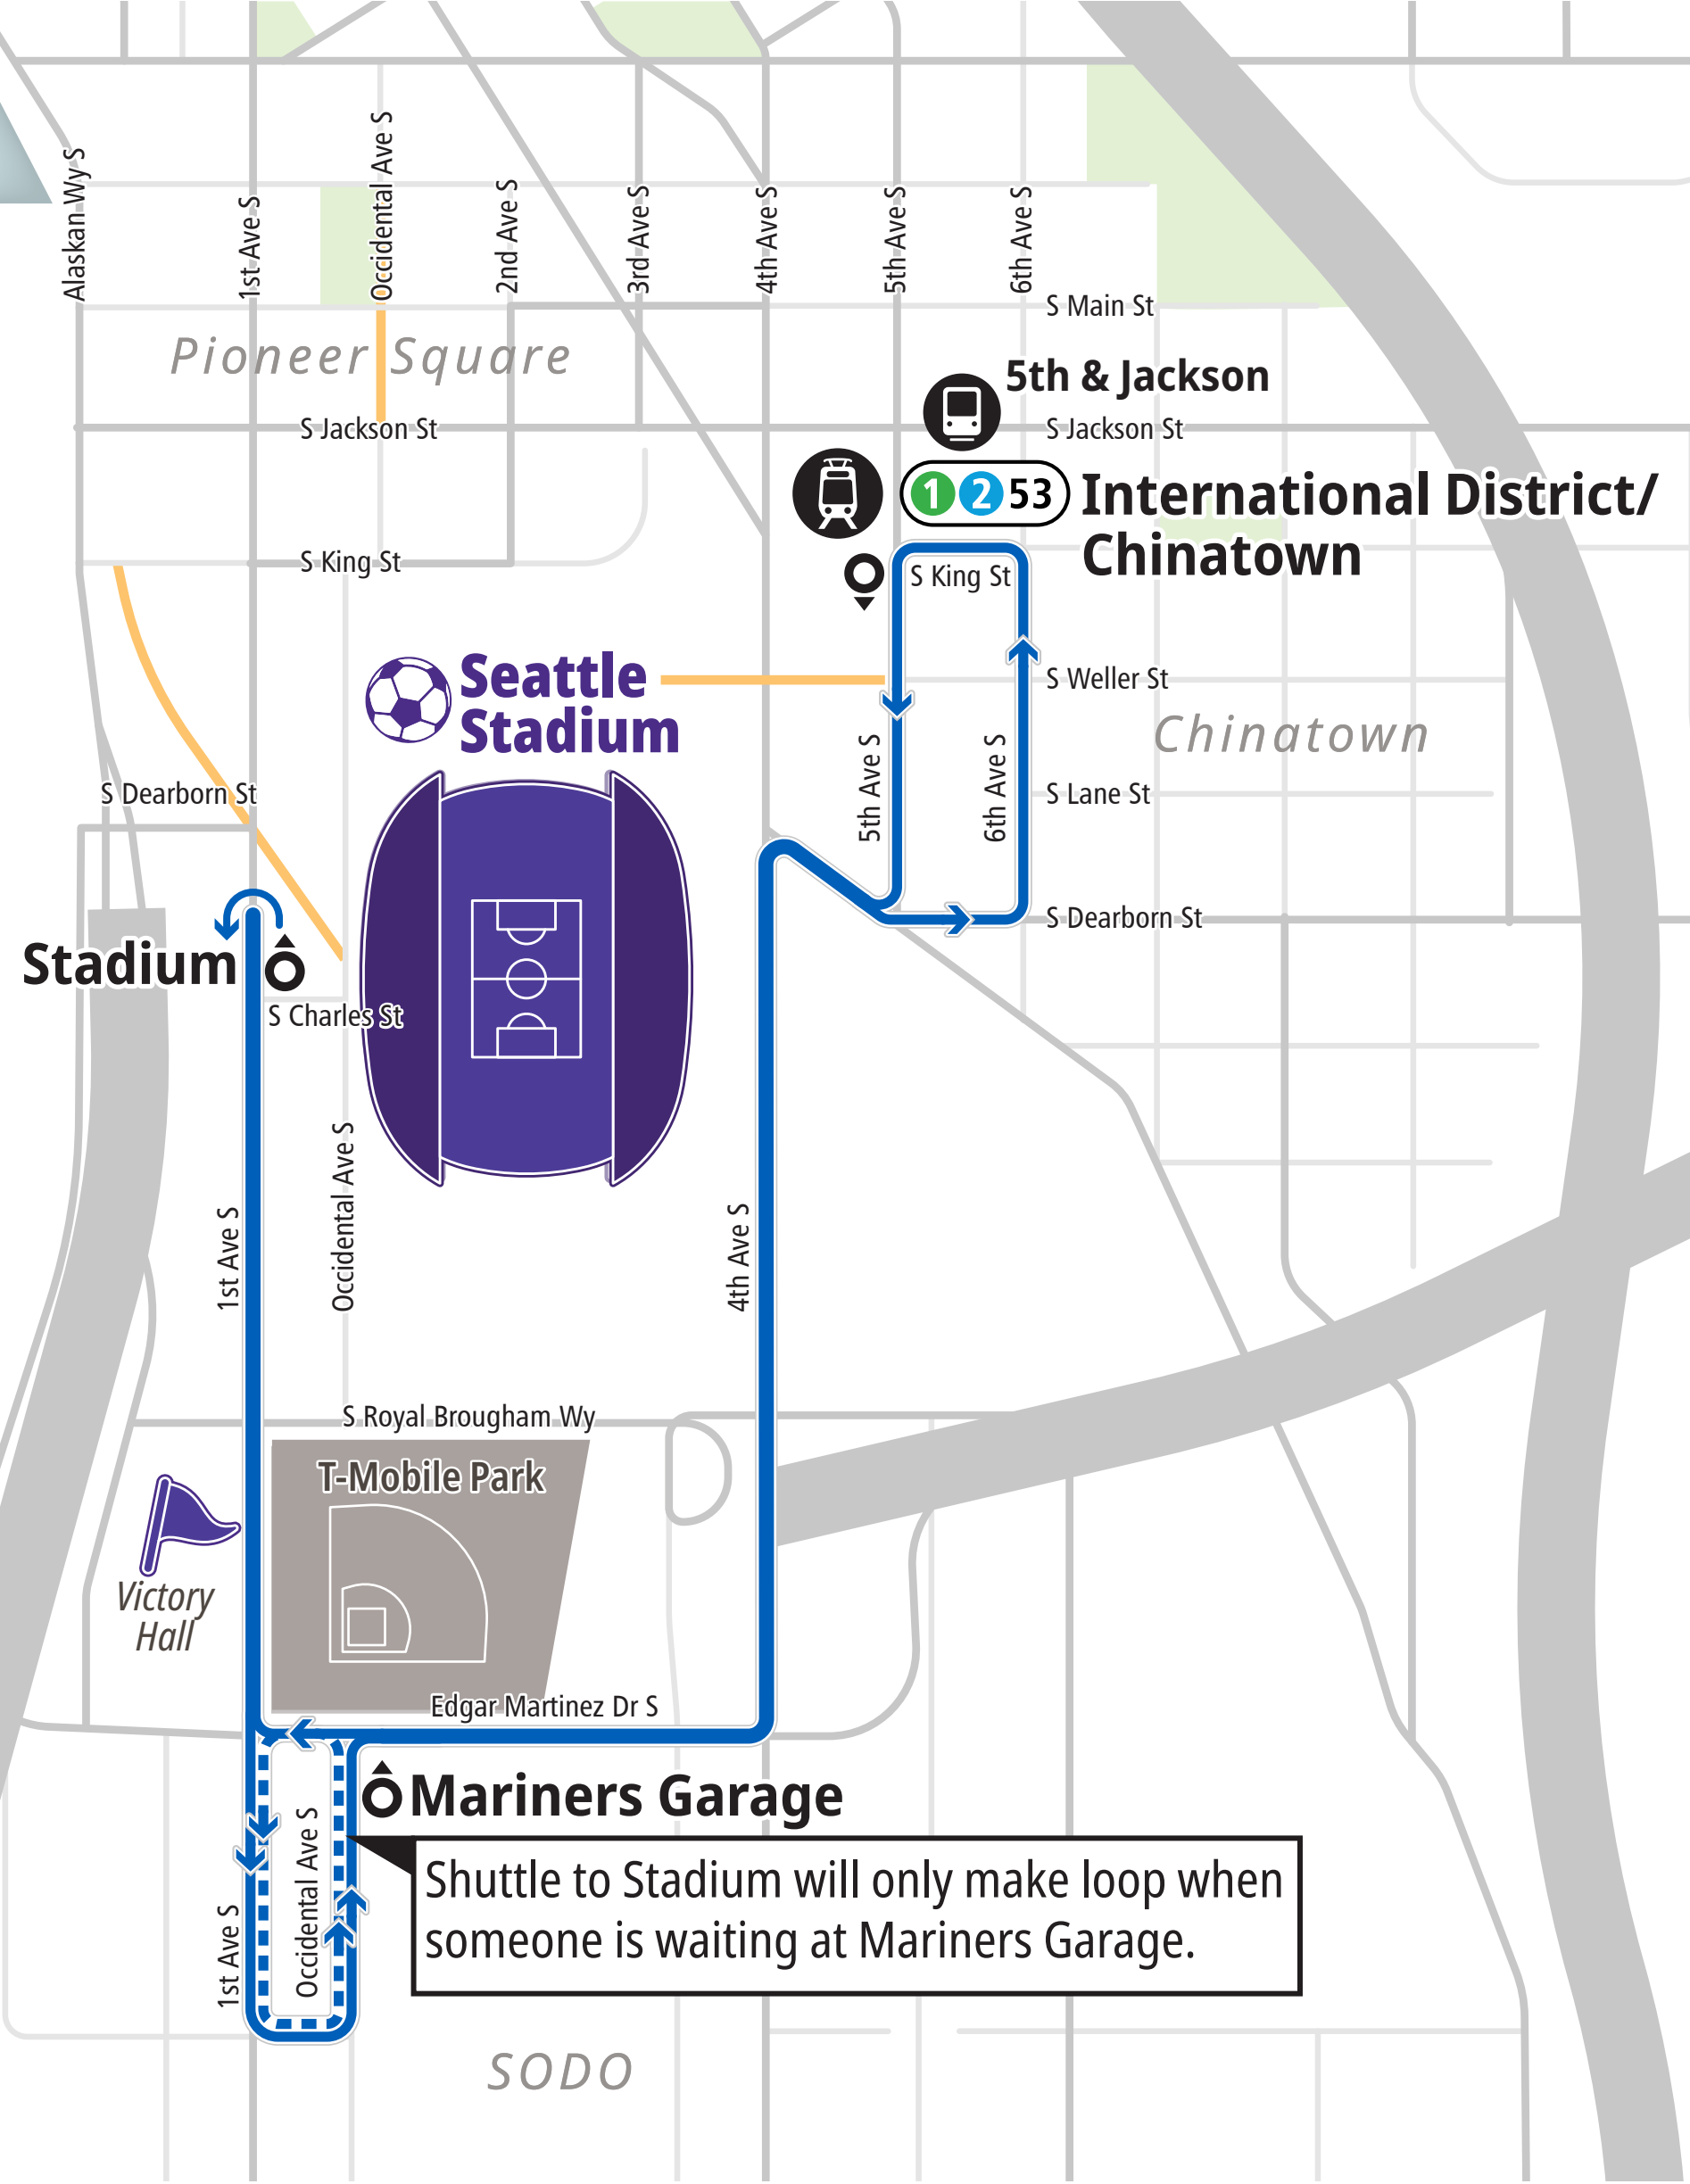

## Accessible Match Day Shuttle

Shuttle Stop

Shuttle Direction

Link Light Rail

Seattle Streetcar

Pedestrian Pathway

Fan Celebration

**Stadium**

**Seattle Stadium**

Shuttle Stop

1 2 53

**International District/Chinatown**

**5th & Jackson**

**Mariners Garage**

Shuttle to Stadium will only make loop when someone is waiting at Mariners Garage.

SODO