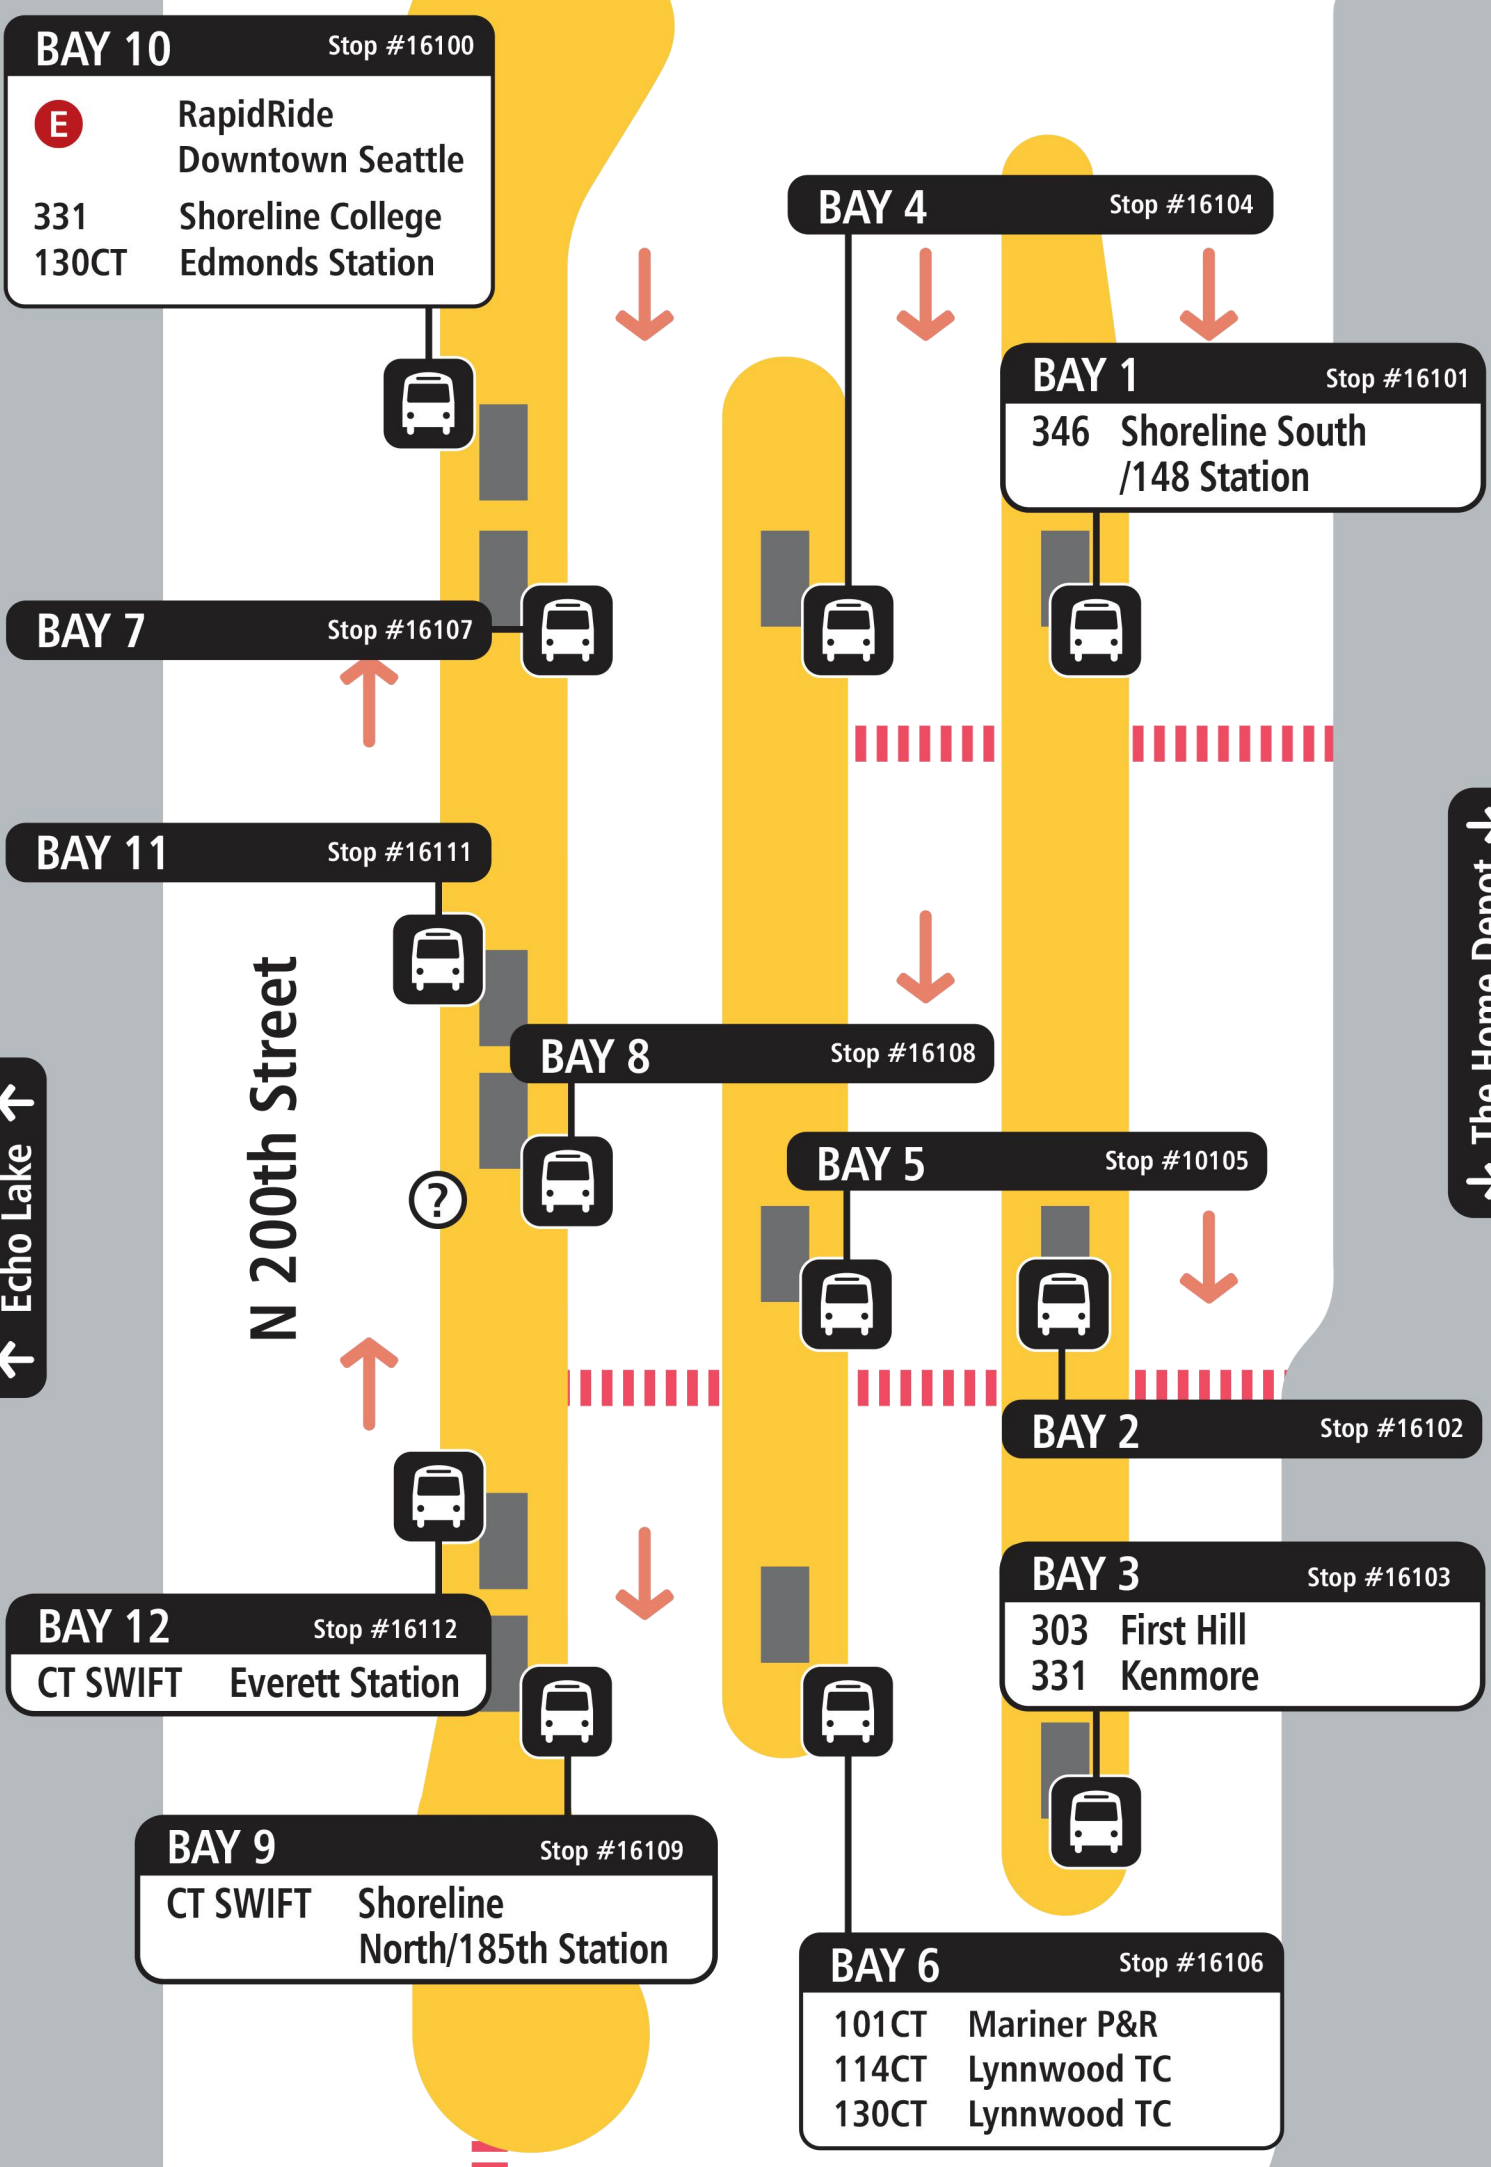

**MAP KEY**

-  Shelter
-  Bus Bay
-  Customer Information

N 200th Street

Ashworth Ave N

← Echo Lake ↑

↓ The Home Depot ↓