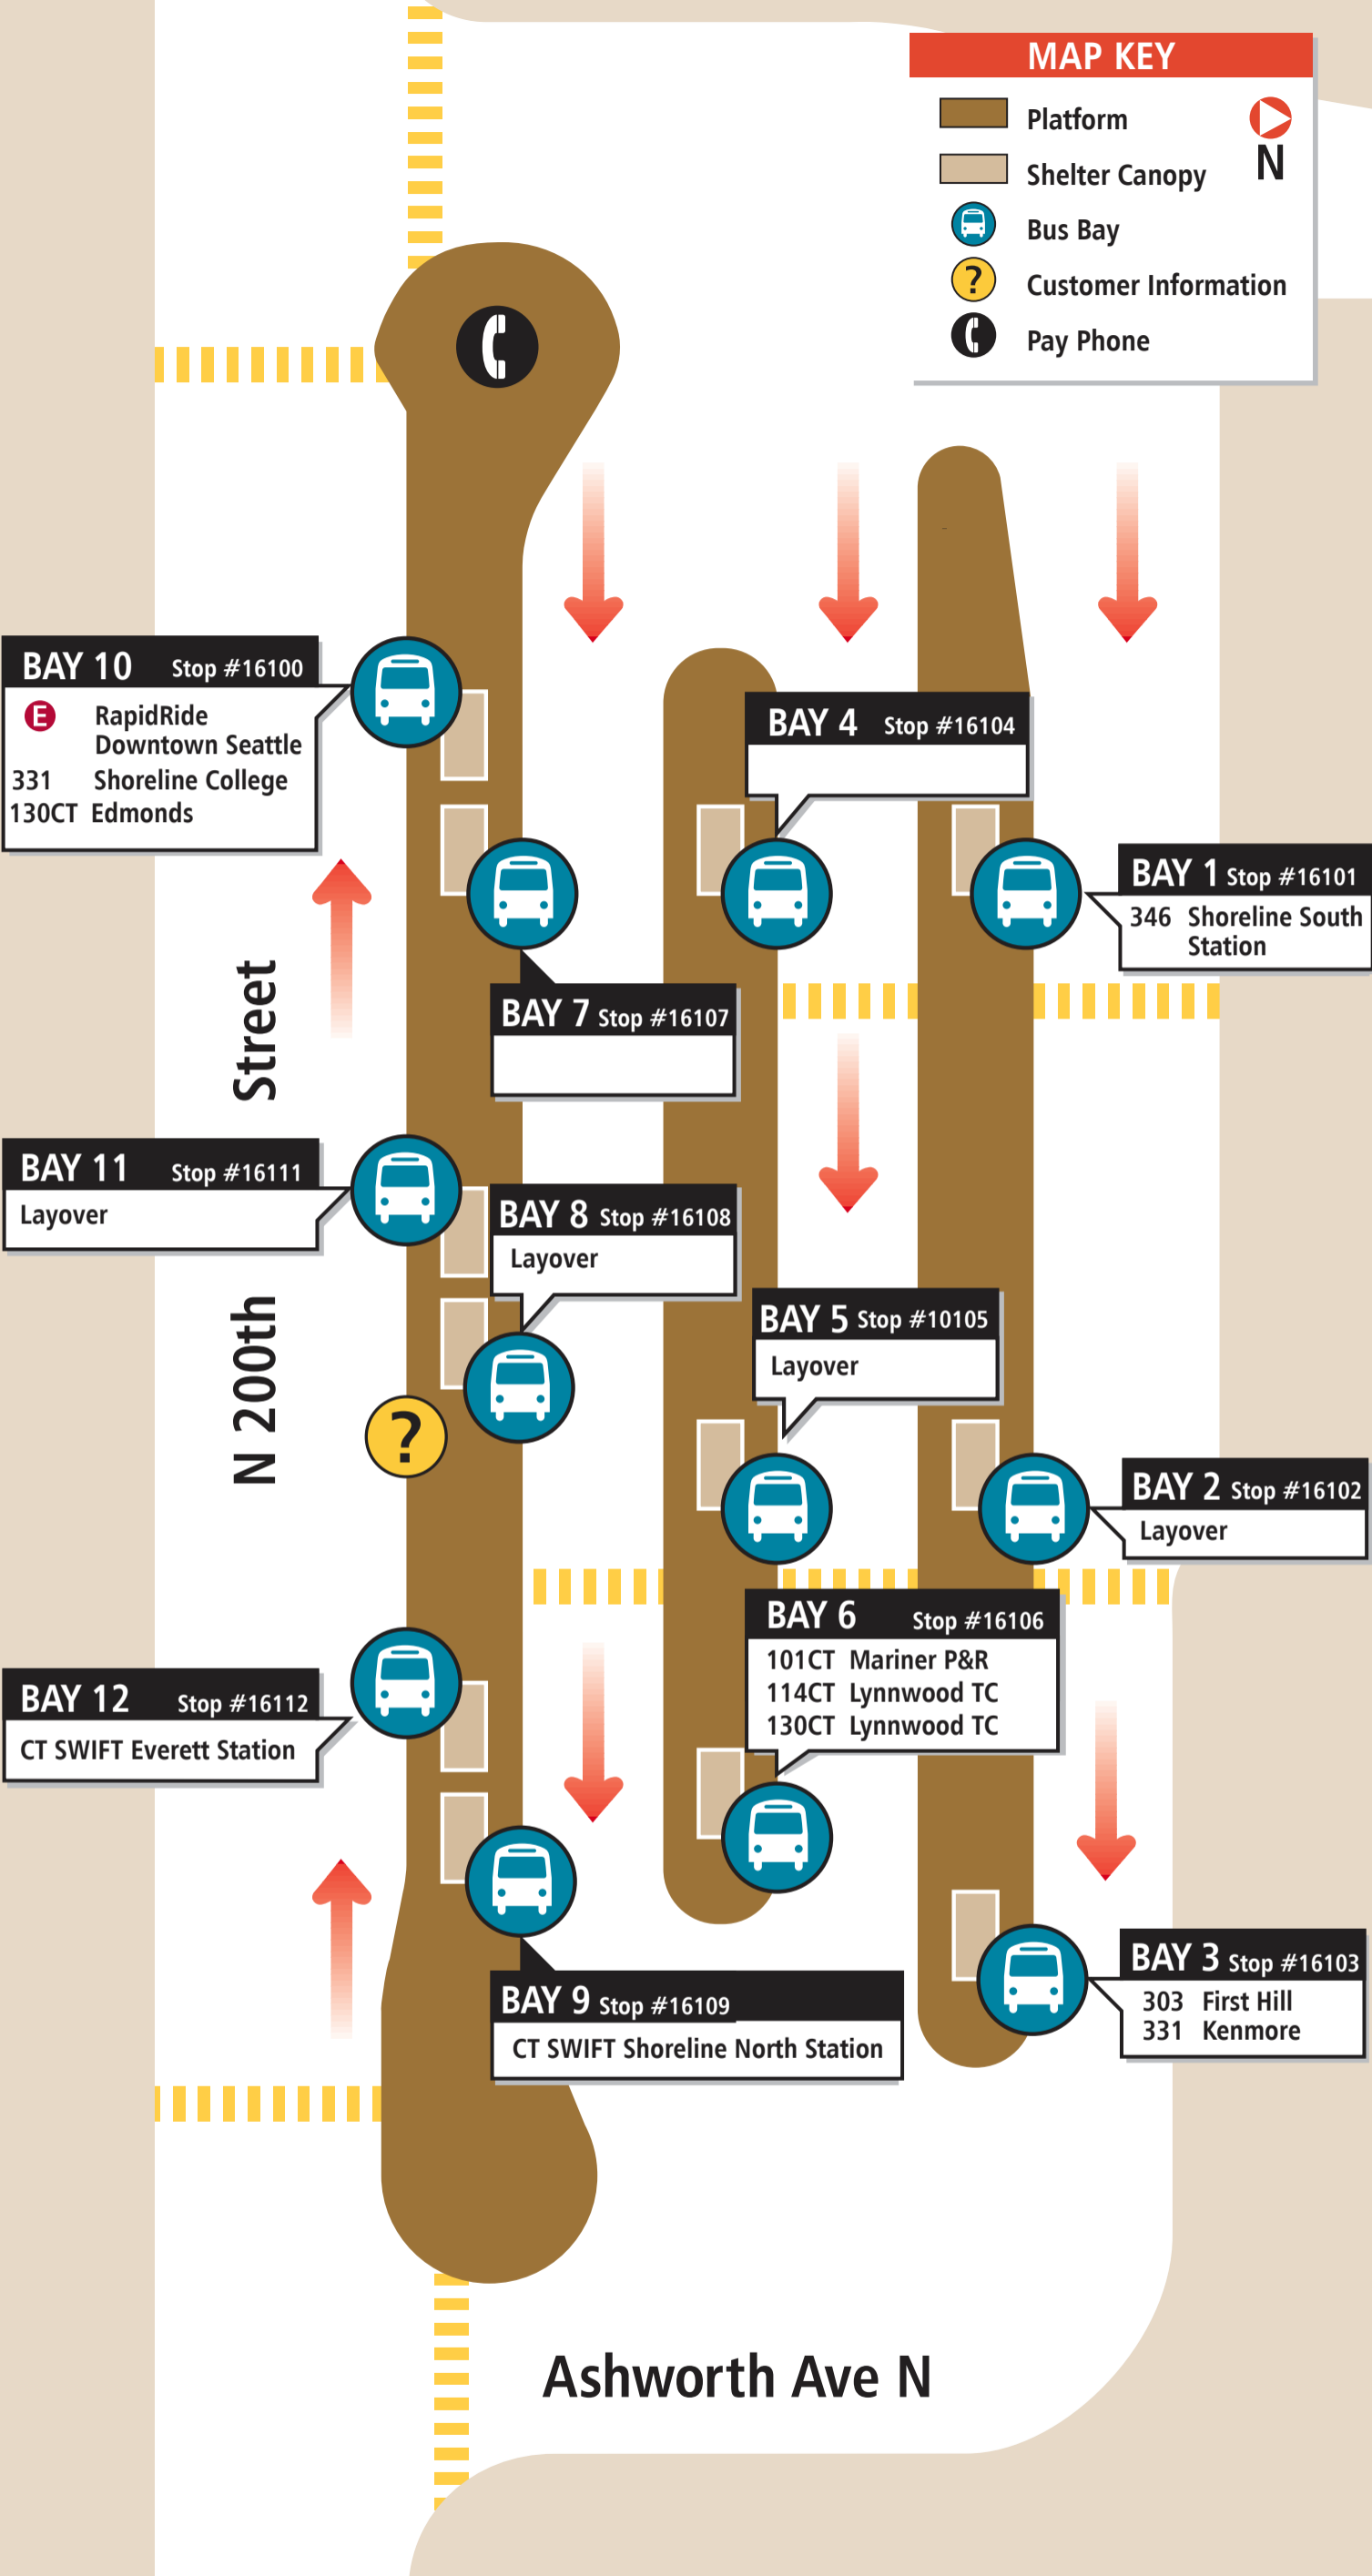

**MAP KEY**

-  Platform
-  Shelter Canopy
-  Bus Bay
-  Customer Information
-  Pay Phone

**BAY 10** Stop #16100  
**E** RapidRide  
 331 Downtown Seattle  
 130CT Shoreline College  
 Edmonds

**BAY 4** Stop #16104

**BAY 1** Stop #16101  
 346 Shoreline South  
 Station

**BAY 7** Stop #16107

**BAY 11** Stop #16111  
 Layover

**BAY 8** Stop #16108  
 Layover

**BAY 5** Stop #10105  
 Layover

**BAY 2** Stop #16102  
 Layover

**BAY 6** Stop #16106  
 101CT Mariner P&R  
 114CT Lynnwood TC  
 130CT Lynnwood TC

**BAY 12** Stop #16112  
 CT SWIFT Everett Station

**BAY 9** Stop #16109  
 CT SWIFT Shoreline North Station

**BAY 3** Stop #16103  
 303 First Hill  
 331 Kenmore

Street

N 200th

Ashworth Ave N