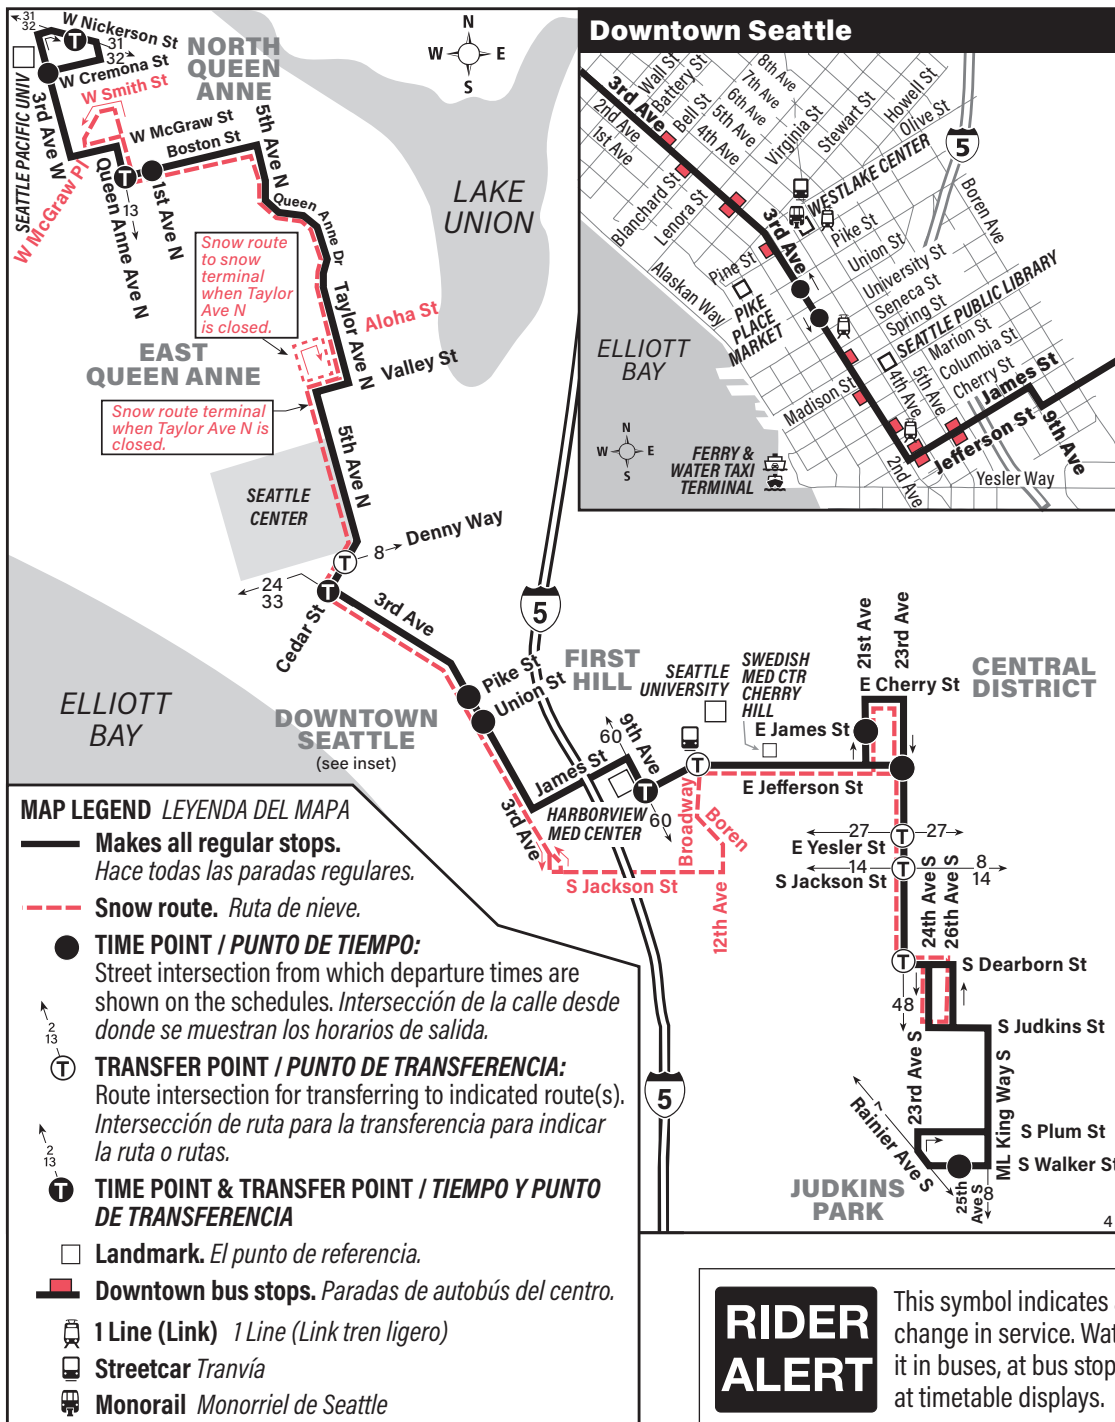

September 14, 2024
thru March 28, 2025
Del 14 de septiembre de 2024
al 28 de marzo de 2025

Seattle Pacific University, East Queen Anne, Seattle Center, Downtown Seattle, First Hill, Seattle University, Central District, Cherry Hill, Judkins Park

REVISED Nov. 15, 2024

Snow route revised.
Ruta de nieve revisada.