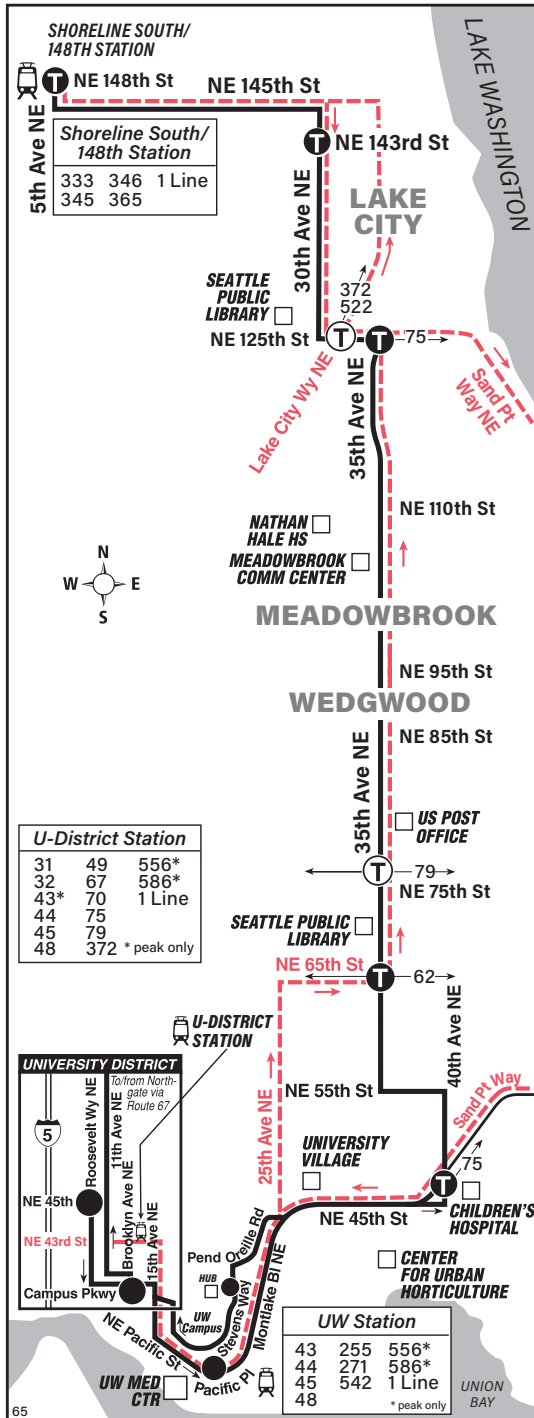

September 14, 2024
thru March 28, 2025
Del 14 de septiembre de 2024
al 28 de marzo de 2025

65

Shoreline South/148th Station, Jackson Park, Lake City, Wedgwood, Children's Hospital, University District

MAP LEGEND LEYENDA DEL MAPA

University District Transfer Points

12th Ave NE	Brooklyn Ave NE	University Wy NE	15th Ave NE
Bay 4 49 Capitol Hill/ Downtown 70 Downtown	Bay 3 67 Northgate	45 Loyal Heights 79 Sand Point	43 First Hill 48 Mount Baker 49 Capitol Hill/ Downtown 271 Bellevue-Iss 542 Redmond TC 556 Iss Highlands 586 Tacoma
LAYOVER		DROP OFF/LAYOVER	
NE Campus Pkwy		NE Campus Pkwy	
Bay 1 70 U-District 79 Green Lake P&R	Bay 2 65 Shoreline S/148th Station 255 Totem Lake		