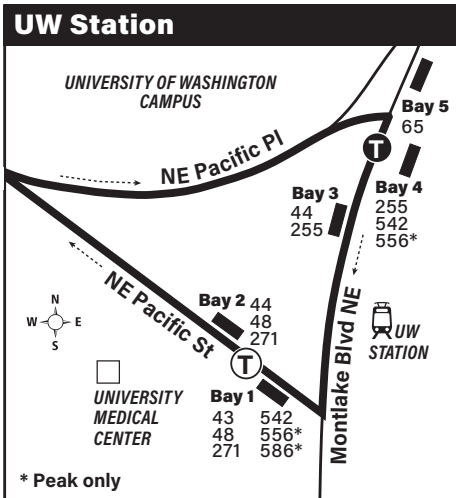

University District Transfer Points

12th Ave NE	Brooklyn Ave NE	University Wy NE	15th Ave NE
Bay 4 49 Capitol Hill/ Downtown 70 Downtown	Bay 3 67 Northgate	45 Loyal Heights 79 Sand Point	43 First Hill 48 Mount Baker 49 Capitol Hill/ Downtown 271 Bellevue-Iss 542 Redmond TC 556 Iss Highlands 586 Tacoma
LAYOVER		DROP OFF/LAYOVER	
NE Campus Pkwy		NE Campus Pkwy	
Bay 1 70 U-District 79 Green Lake P&R	Bay 2 65 Shoreline S/148th Station 255 Totem Lake