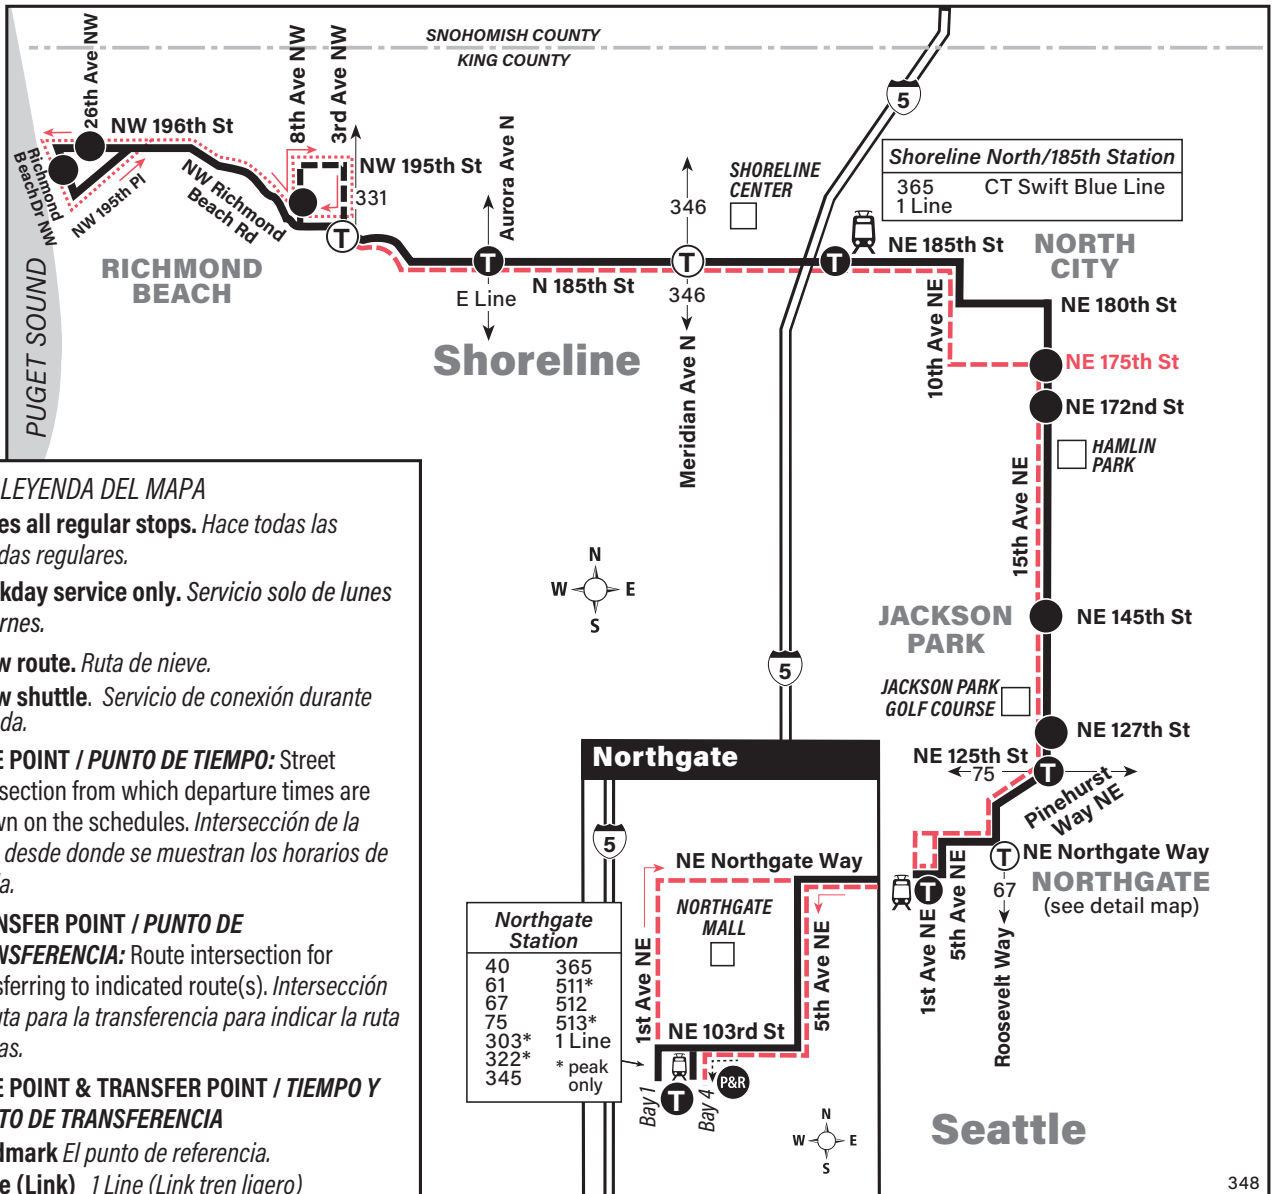

**September 14, 2024
thru March 28, 2025**
Del 14 de septiembre de 2024
al 28 de marzo de 2025

348

Richmond Beach, Shoreline North/185th Station, North City, Jackson Park, Northgate

REVISED Nov. 15, 2024

Snow route revised.
Ruta de nieve revisada.

MAP LEGEND LEYENDA DEL MAPA

- Makes all regular stops. *Hace todas las paradas regulares.*
- - -** Weekday service only. *Servicio solo de lunes a viernes.*
- - - -** Snow route. *Ruta de nieve.*
- ⋯** Snow shuttle. *Servicio de conexión durante nevada.*
- TIME POINT / PUNTO DE TIEMPO: Street intersection from which departure times are shown on the schedules. *Intersección de la calle desde donde se muestran los horarios de salida.*
- ← 30 43 T** TRANSFER POINT / PUNTO DE TRANSFERENCIA: Route intersection for transferring to indicated route(s). *Intersección de ruta para la transferencia para indicar la ruta o rutas.*
- ← 30 43 T** TIME POINT & TRANSFER POINT / TIEMPO Y PUNTO DE TRANSFERENCIA
- Landmark *El punto de referencia.*
- 🚆** 1 Line (Link) *1 Line (Link tren ligero)*
- P&R** PARK & RIDE: Free or pay parking area. *Zona de aparcamiento gratuito o de pago.*

Online Trip Planning

Use our Trip Planner to plan trips in King, Pierce, and Snohomish counties. Trip Planner provides details on transit stops, routes, and schedules. The transportation agencies and modes covered by Trip Planner include Metro Transit, Pierce Transit, Community Transit, Everett Transit, ST Express buses, Link trains, Sounder trains, King County Water Taxi, Washington State Ferries, the Seattle Center Monorail and Seattle Streetcar.

Transit Alerts

Get service alerts and rider news by email or text. Register at kingcounty.gov/metro/signup

Route 348 Monday thru Friday to Shoreline North/185th Station, Richmond Beach

Servicio de lunes a viernes a Shoreline North/185th Station, Richmond Beach