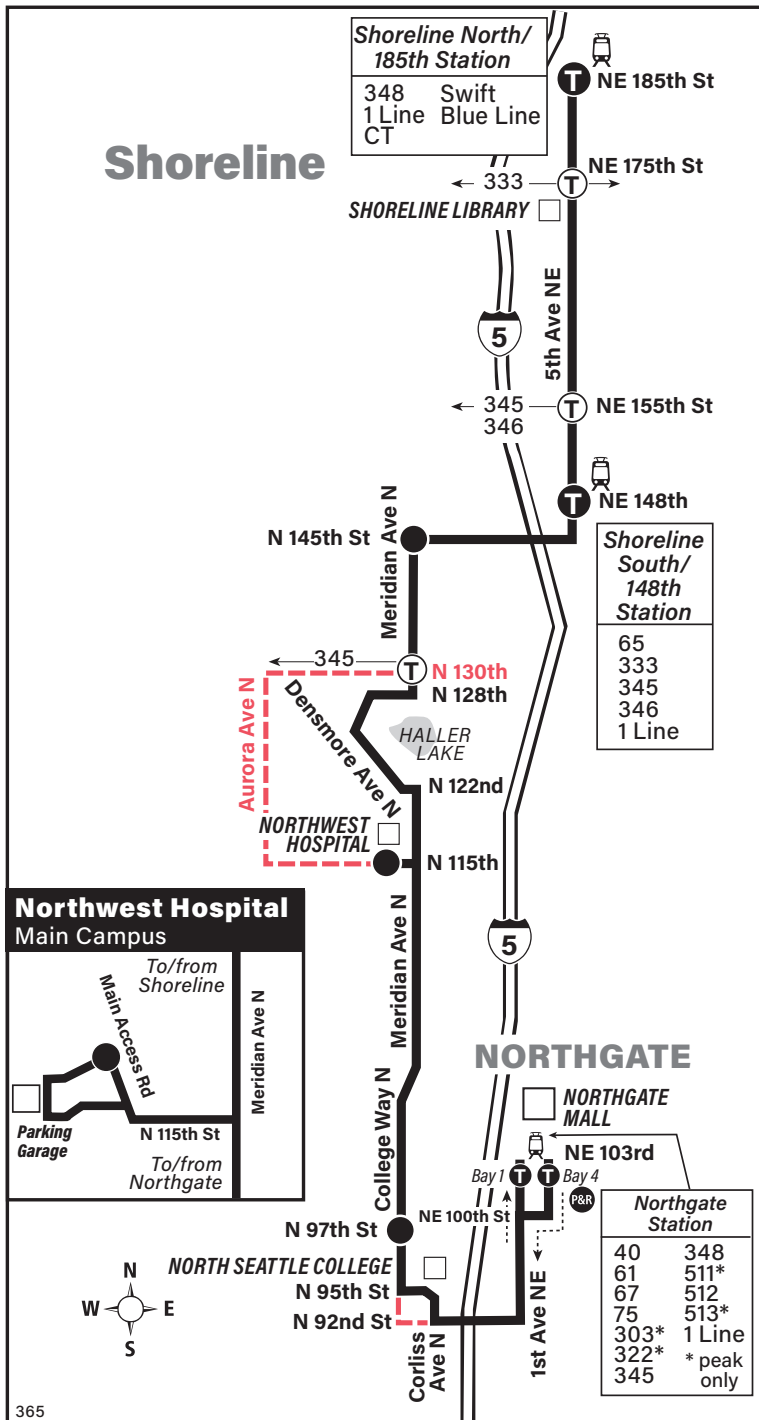

September 14, 2024
thru March 28, 2025
Del 14 de septiembre de 2024
al 28 de marzo de 2025

365

Shoreline North/185th Station, Shoreline South/148th Station, Haller Lake, NW Hospital, Northgate Station

REVISED Nov. 15, 2024

Snow route revised.
Ruta de nieve revisada.

MAP LEGEND LEYENDA DEL MAPA

- **Makes all regular stops.**
  Hace todas las paradas regulares.
- **Route deviation due to snow.**
  Desviación de ruta debido a la nieve.
- **TIME POINT / PUNTO DE TIEMPO:**
  Street intersection from which departure times are shown on the schedules. *Intersección de la calle desde donde se muestran los horarios de salida.*
- **TRANSFER POINT / PUNTO DE TRANSFERENCIA:** Route intersection for transferring to indicated route(s). *Intersección de ruta para la transferencia para indicar la ruta o rutas.*
- **TIME POINT & TRANSFER POINT / TIEMPO Y PUNTO DE TRANSFERENCIA**
- **Landmark.** *El punto de referencia.*
- **PARK & RIDE:** Free or pay parking area. *Zona de aparcamiento gratuito o de pago.*
- **1 Line (Link) 1 Line (Link tren ligero)**

RIDER ALERT

This symbol indicates a change in service. Watch for it in buses, at bus stops and at timetable displays.