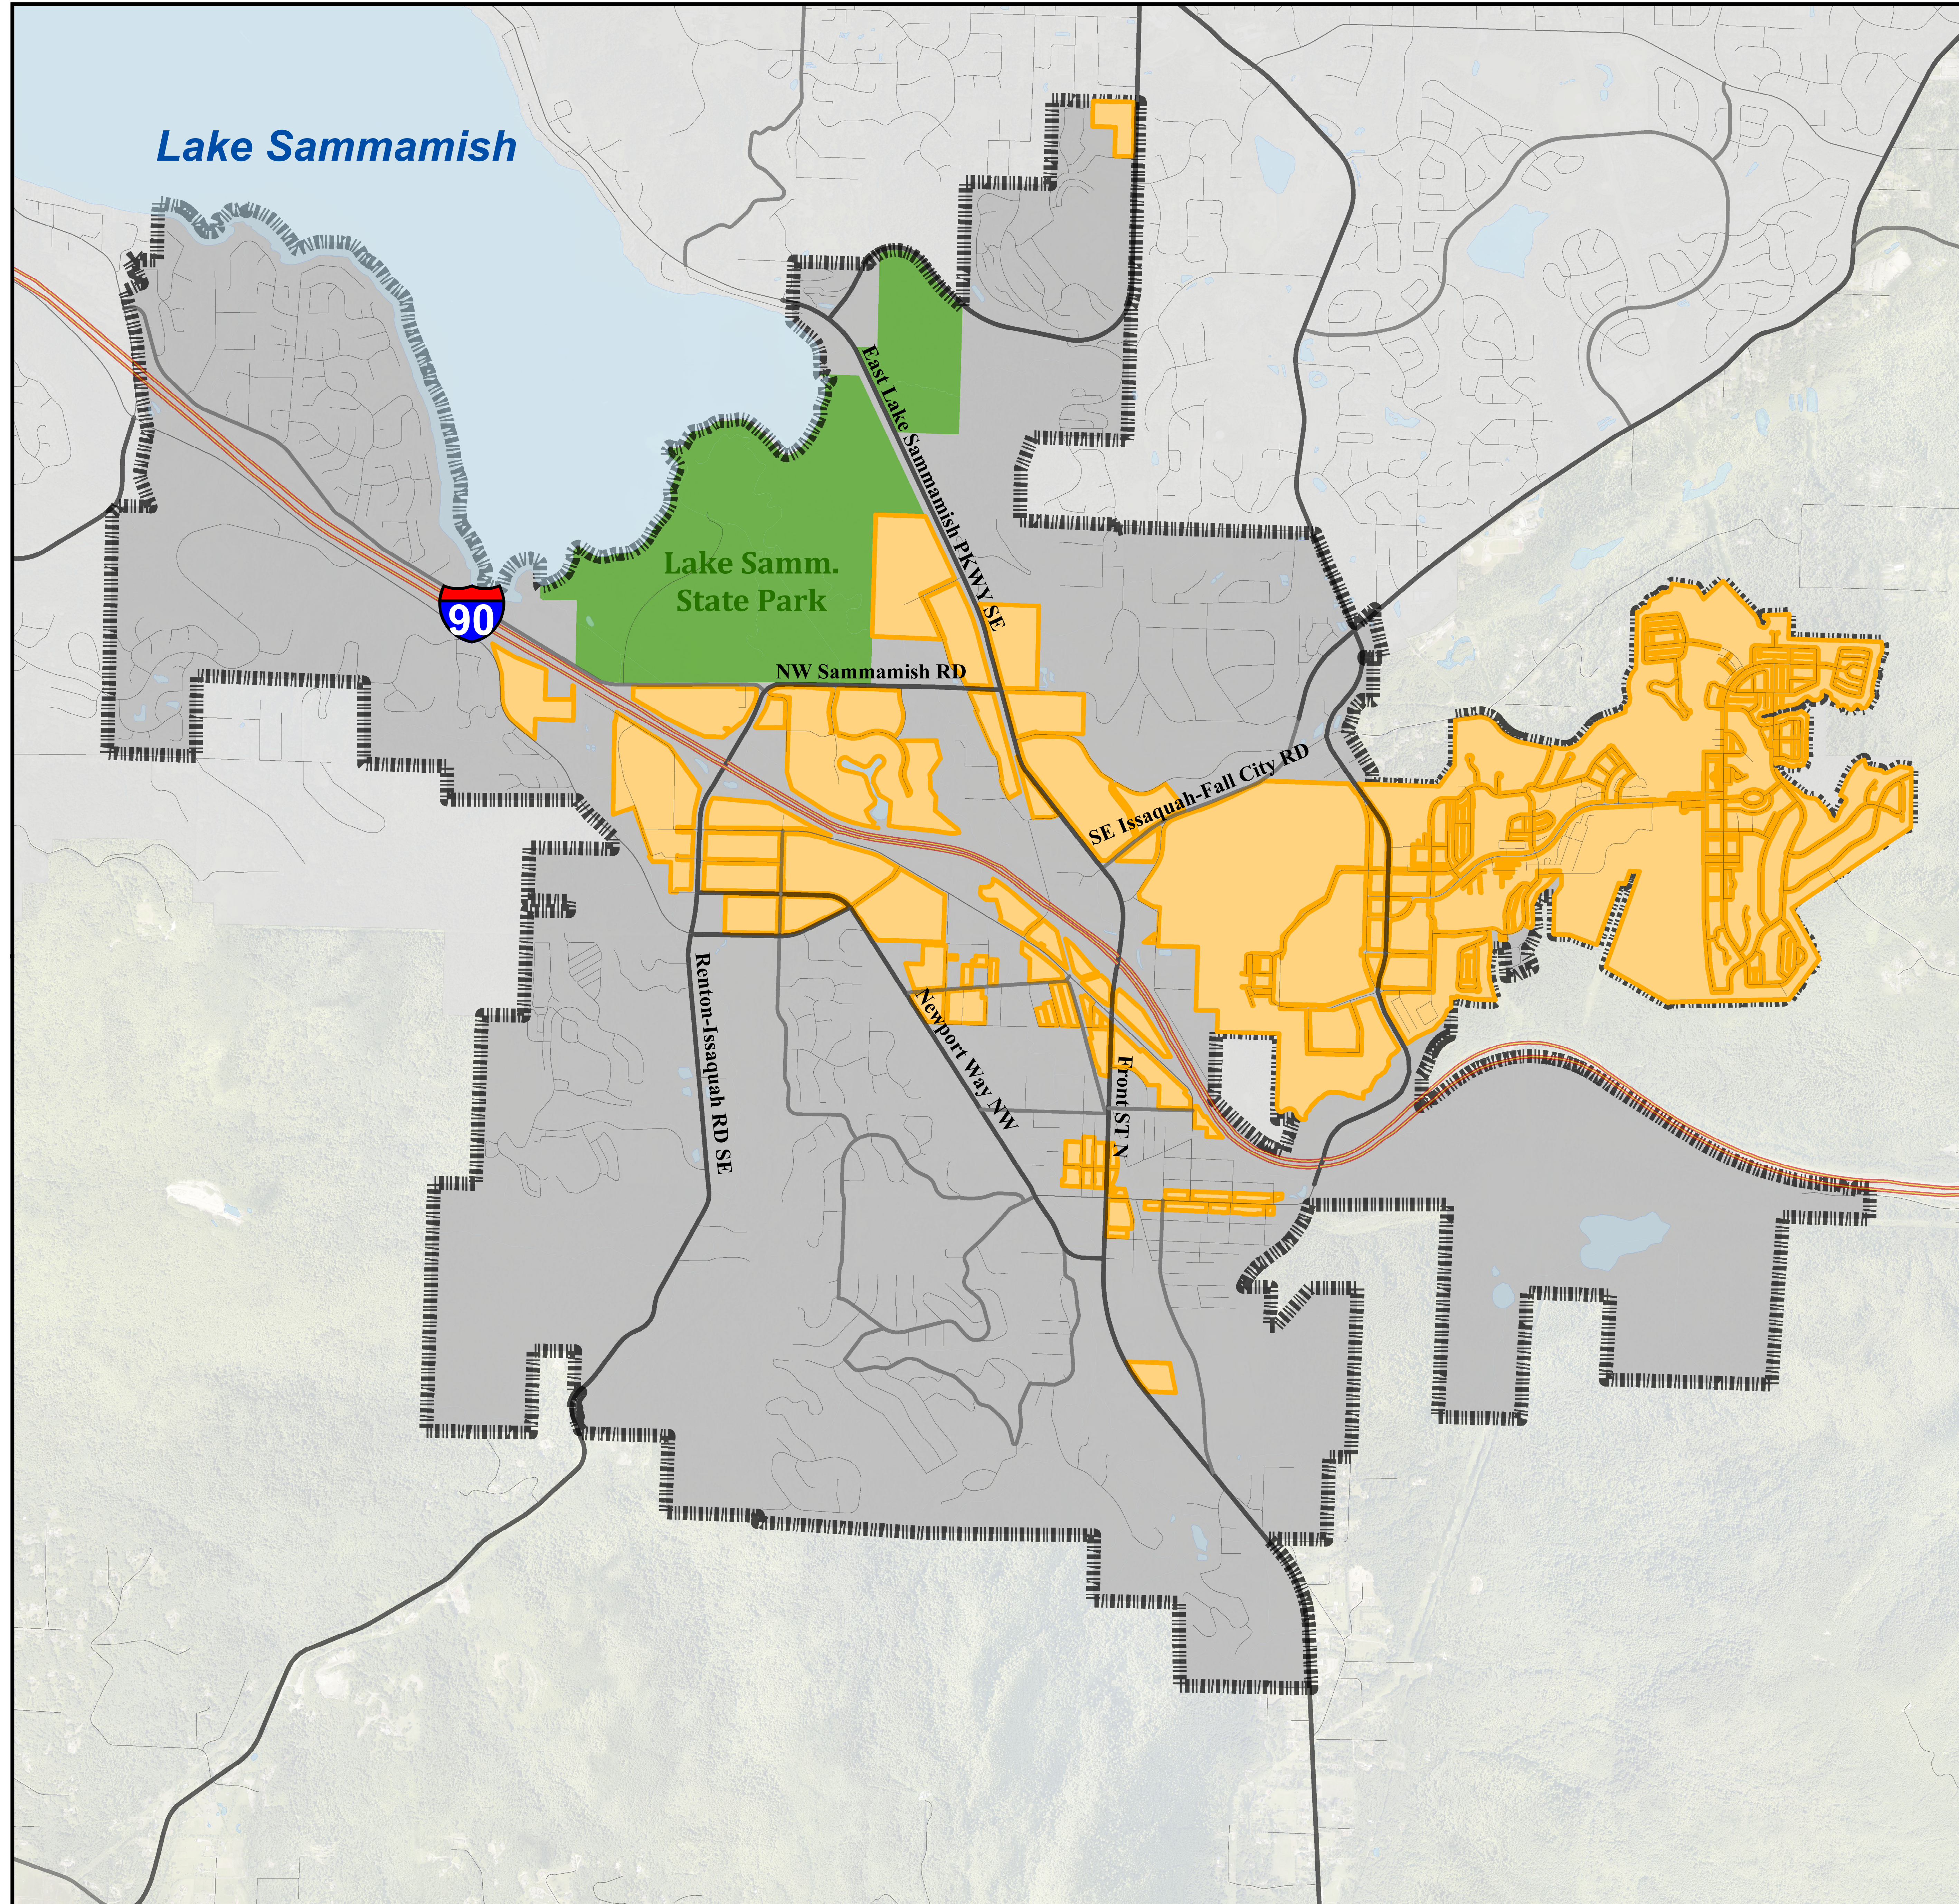

City of Issaquah TDR Receiving Area

Other Features Shown on Map

- Issaquah Receiving Area
- City of Issaquah
- Incorporated Cities
- Public Lands
- Parks in King County
- Regional Trails