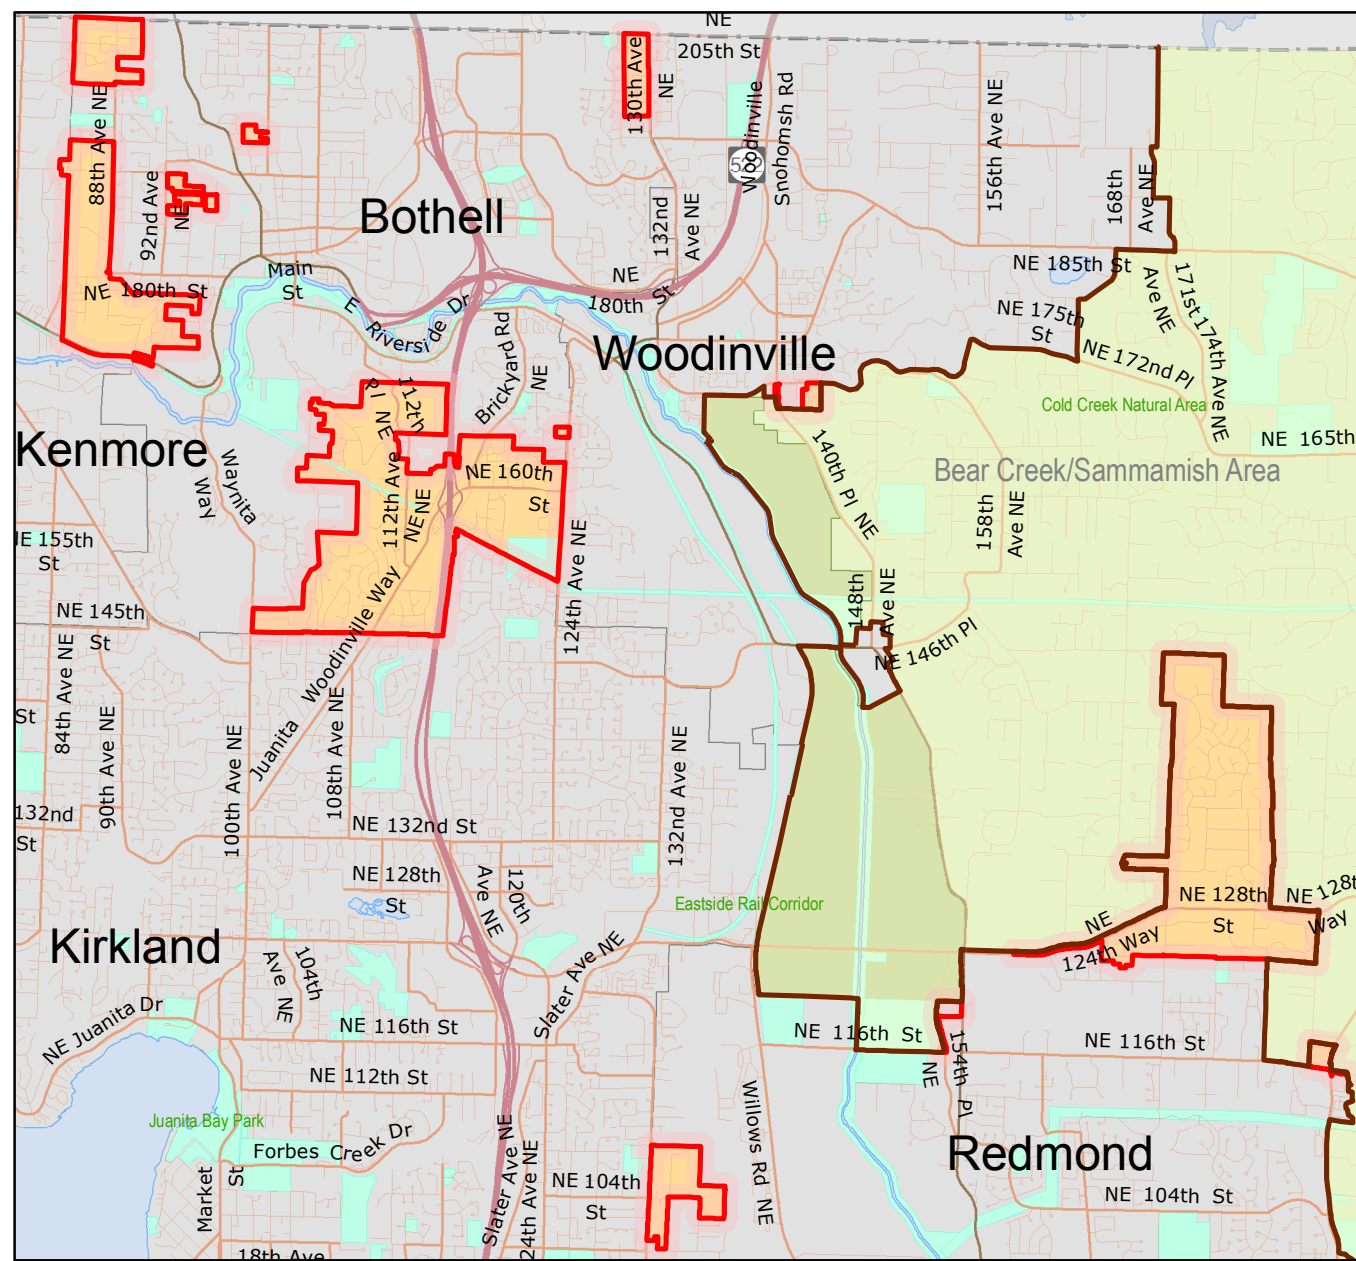

Community Service Areas - West King County Areas / North and East

Northshore - Sammamish River