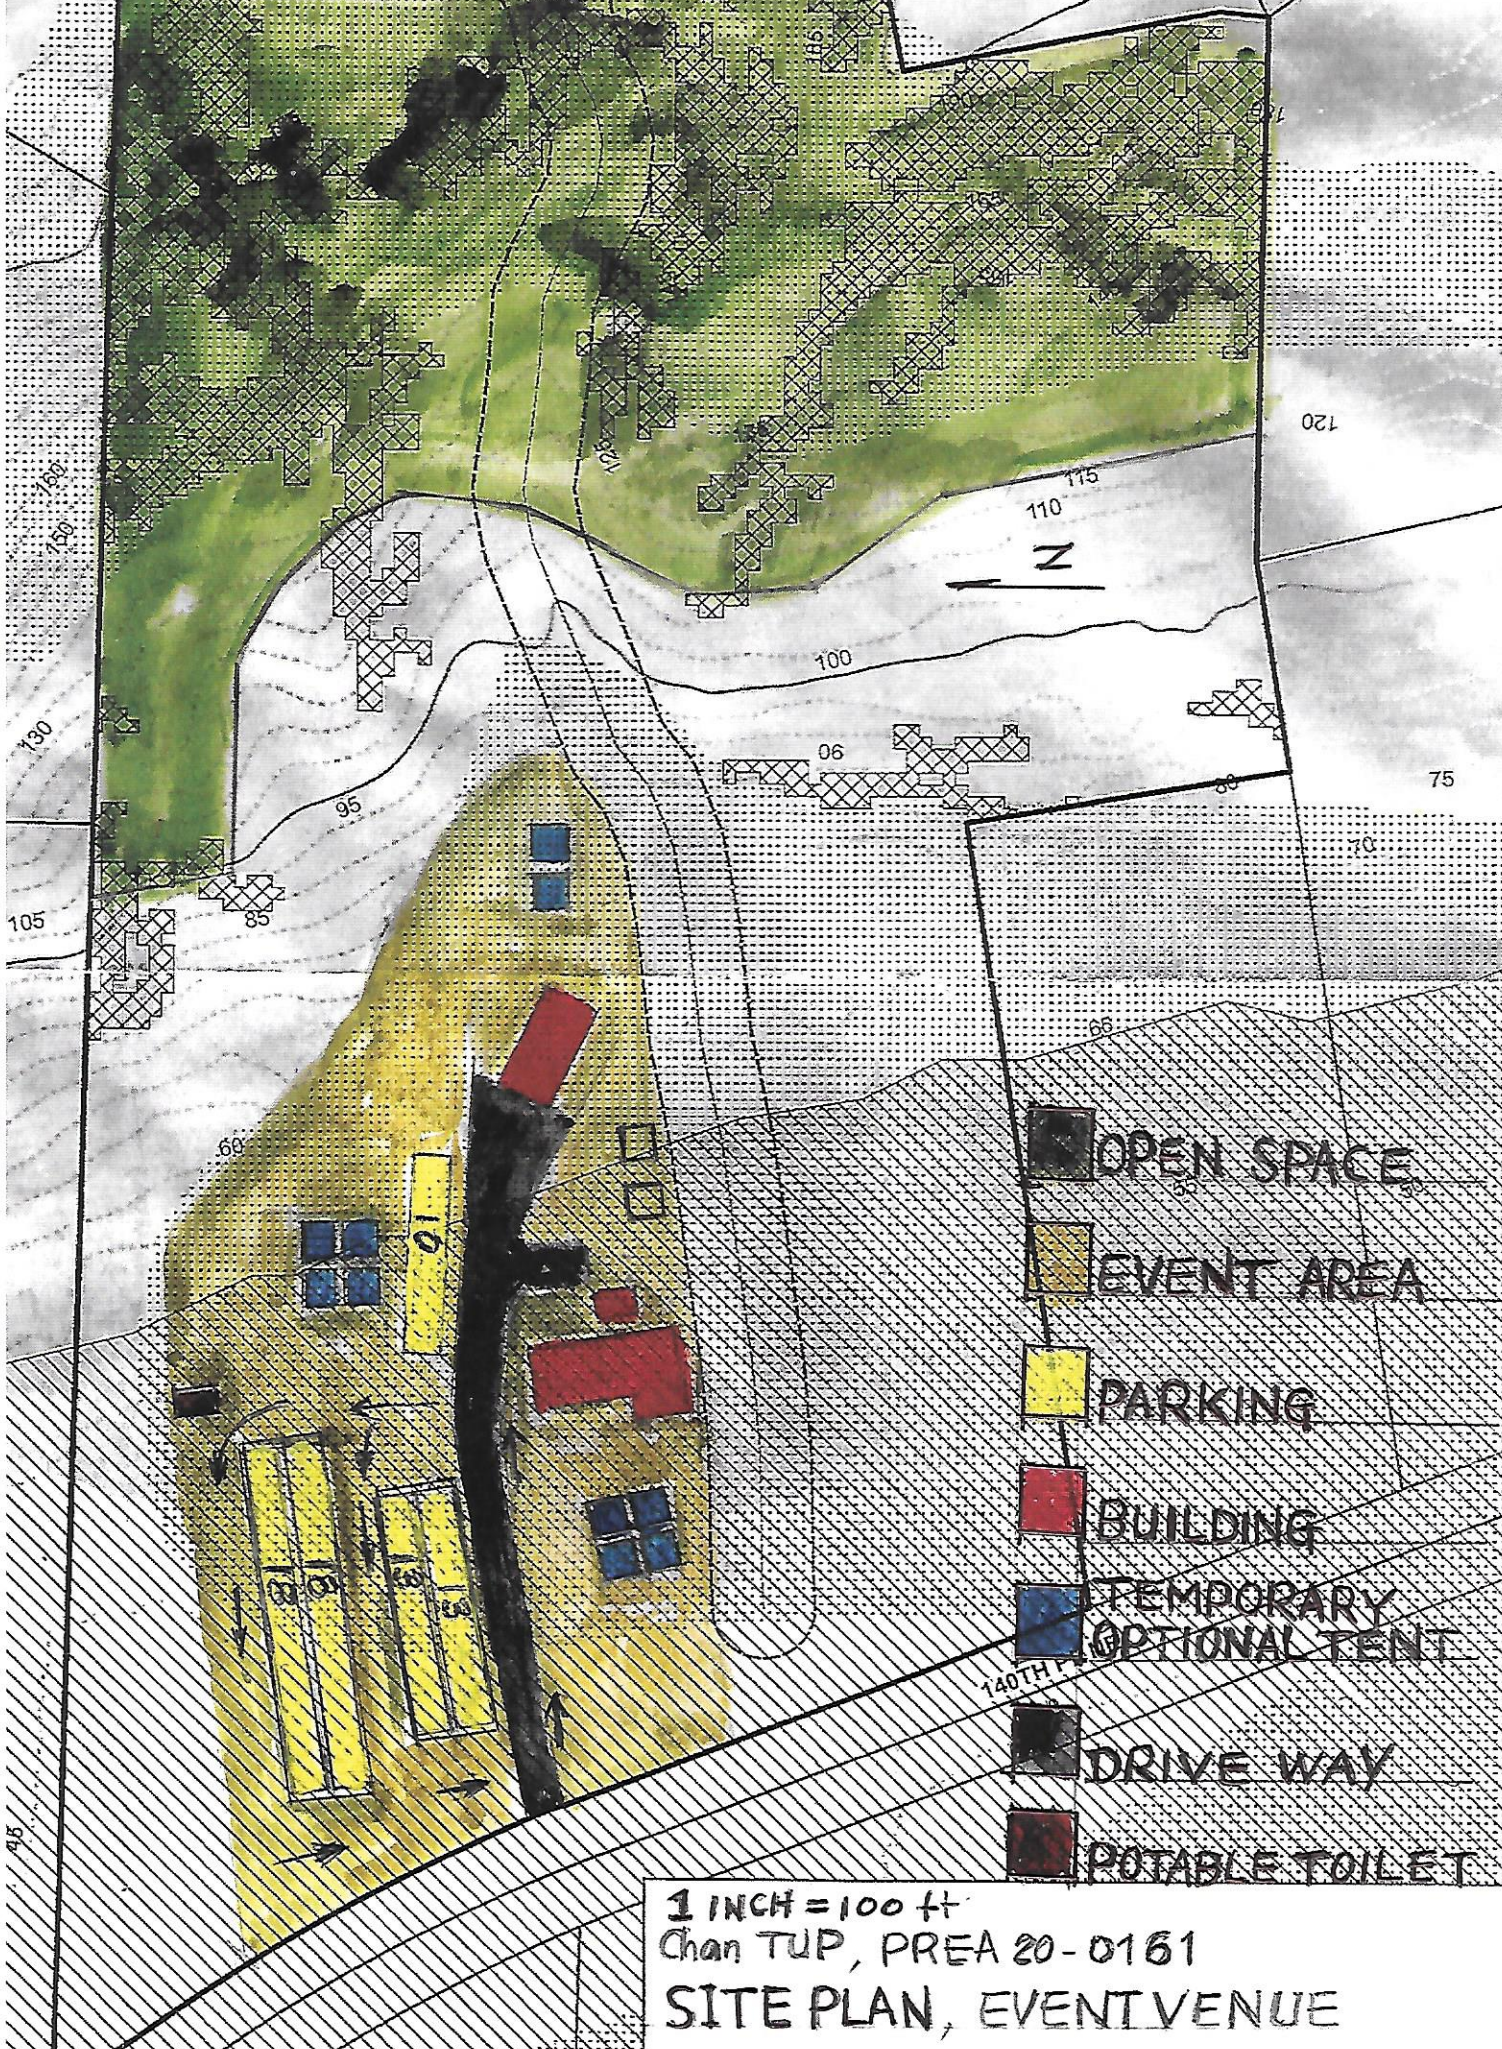

TEMP22-0008 Site: King County iMap

King County, EagleView Technologies, Inc.

The information included on this map has been compiled by King County staff from a variety of sources and is subject to change without notice. King County makes no representations or warranties, express or implied, as to accuracy, completeness, timeliness, or rights to the use of such information. This document is not intended for use as a survey product. King County shall not be liable for any general, special, indirect, incidental, or consequential damages including, but not limited to, lost revenues or lost profits resulting from the use or misuse of the information contained on this map. Any sale of this map or information on this map is prohibited except by written permission of King County.

Notes:

Date: 11/16/2022

King County

-  OPEN SPACE
-  EVENT AREA
-  PARKING
-  BUILDING
-  TEMPORARY OPTIONAL TENT
-  DRIVE WAY
-  POTABLE TOILET

1 INCH = 100 ft
 Chan TUP, PREA 20-0161
 SITE PLAN, EVENT VENUE