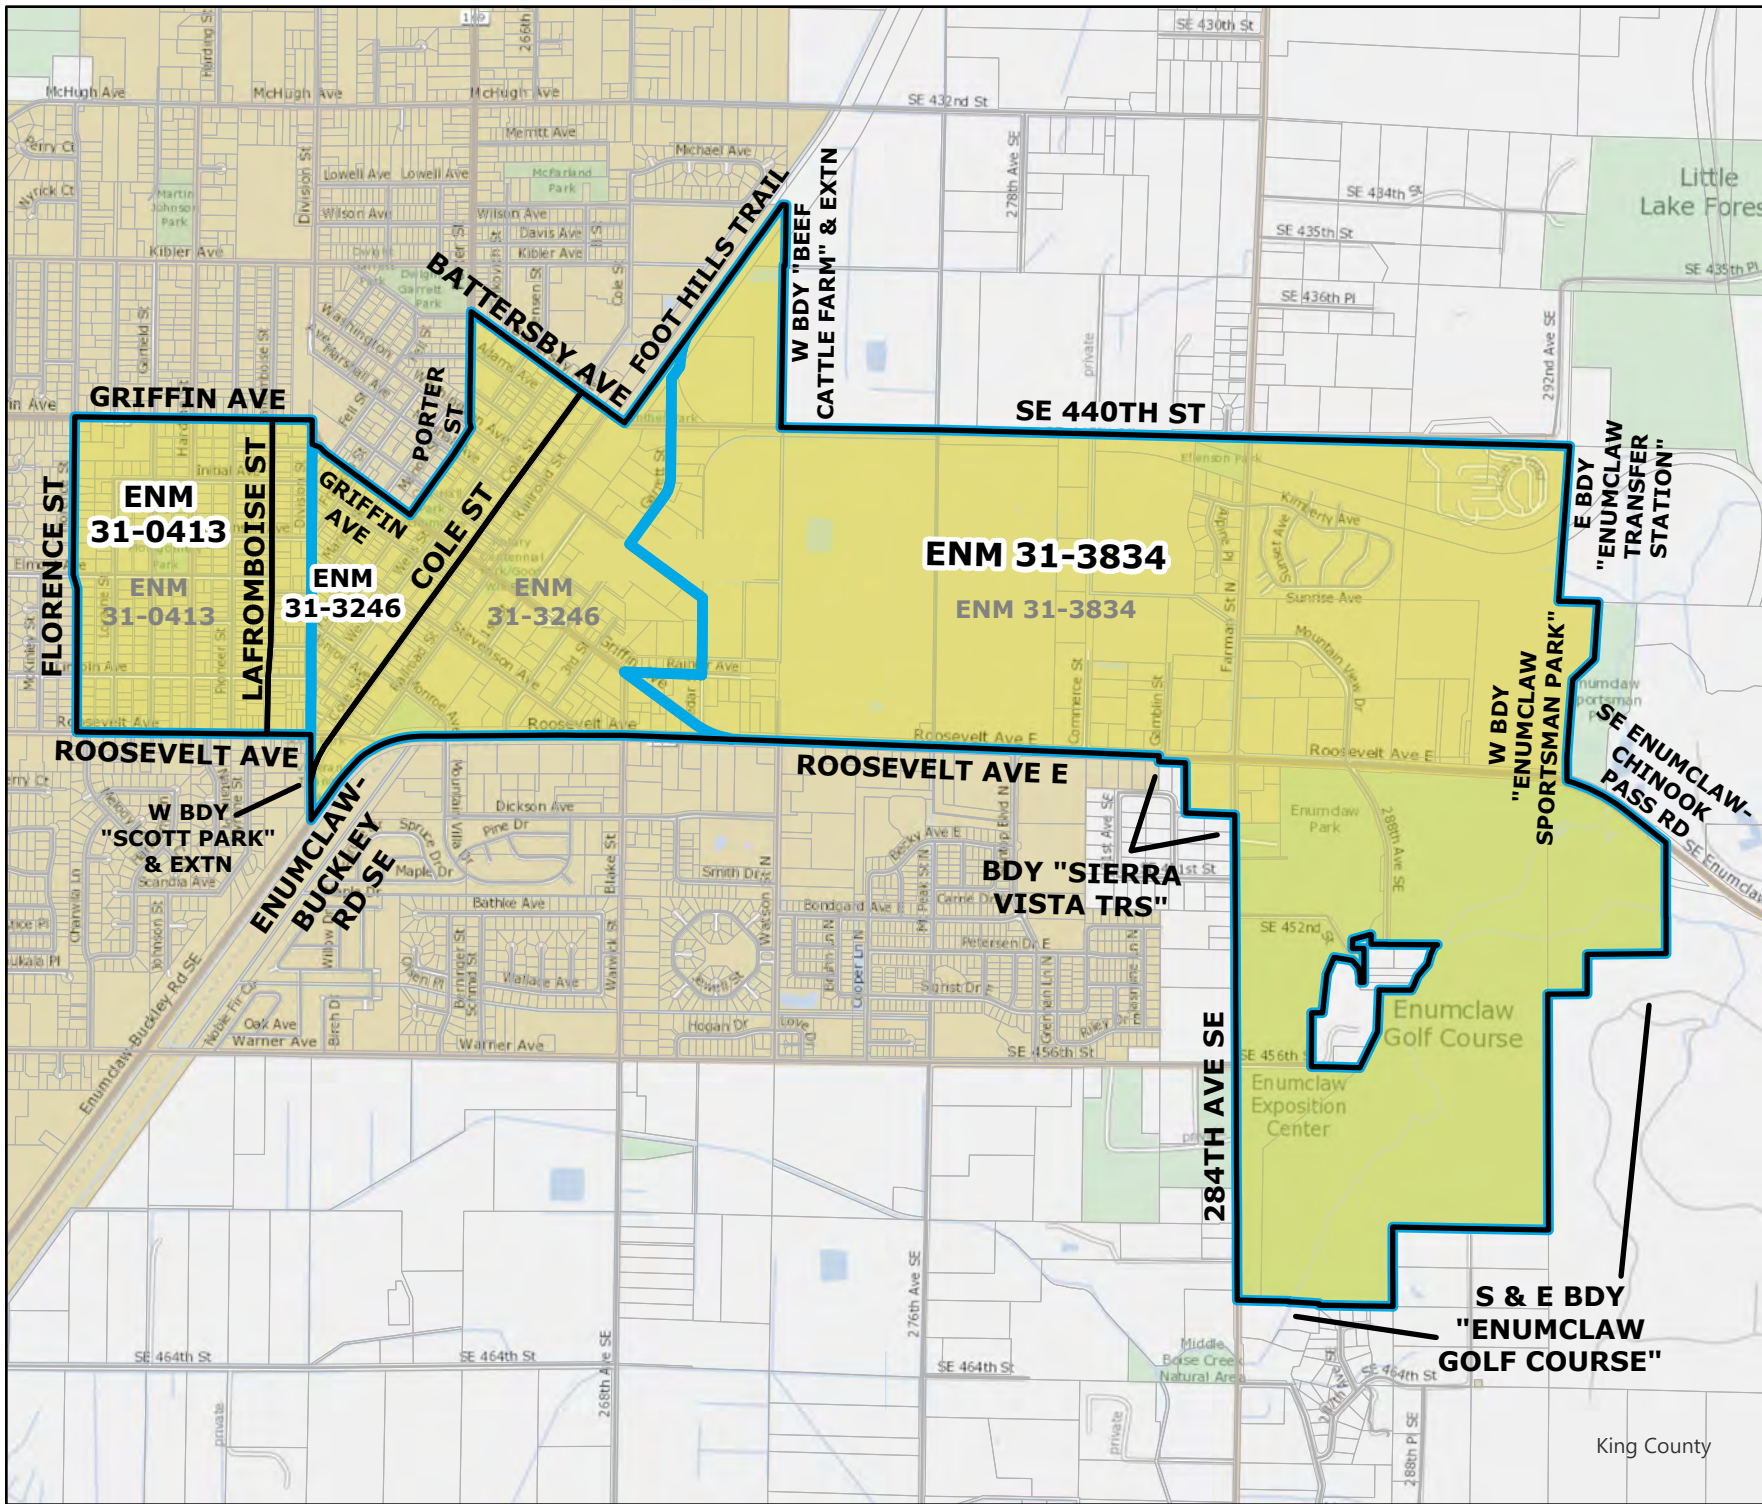

2024 Precinct Alterations

Code	Precinct Name	LG	CG	CC
0413	ENM 31-0413	31	8	9
3246	ENM 31-3246	31	8	9
3834	ENM 31-3834	31	8	9

Original Precinct(s)				
0413	ENM 31-0413	31	8	9
3246	ENM 31-3246	31	8	9
3834	ENM 31-3834	31	8	9

*: Denotes precinct(s) that have been abolished.
Precinct map produced by King County GIS Elections in accordance with KCC 1.12.101 & RCW 29A.16.040

Legend

- Original Precinct(s)
- New Precinct(s)
- Altered Precinct(s)