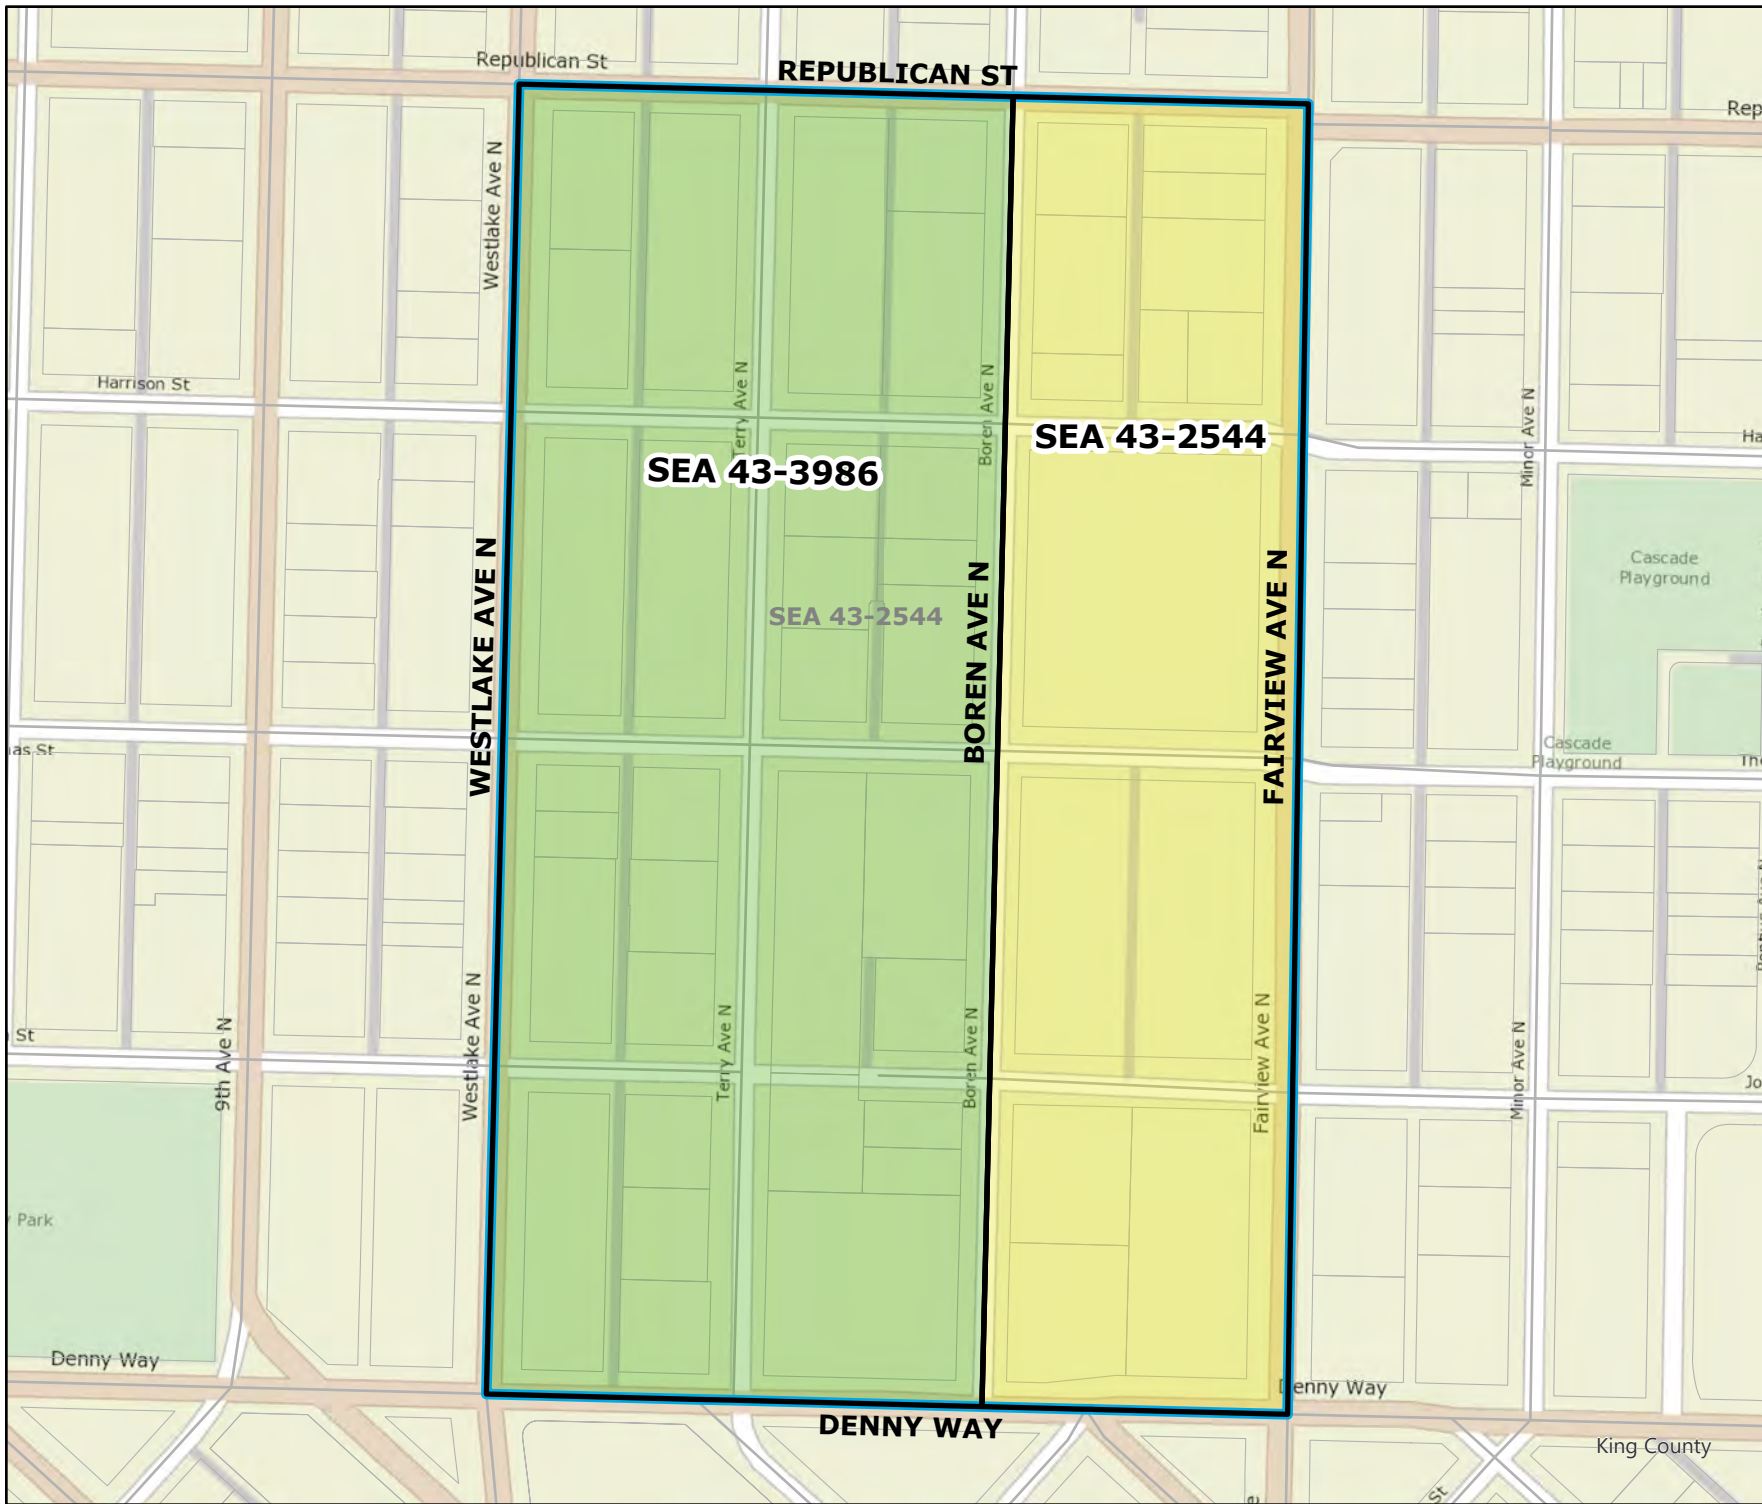

2024 Precinct Alterations

Code	Precinct Name	LG	CG	CC
3986	SEA 43-3986	43	7	4
2544	SEA 43-2544	43	7	4

Original Precinct(s)				
2544	SEA 43-2544	43	7	4

*: Denotes precinct(s) that have been abolished.
Precinct map produced by King County GIS Elections in accordance with KCC 1.12.101 & RCW 29A.16.040

Legend

- Original Precinct(s)
- New Precinct(s)
- Altered Precinct(s)