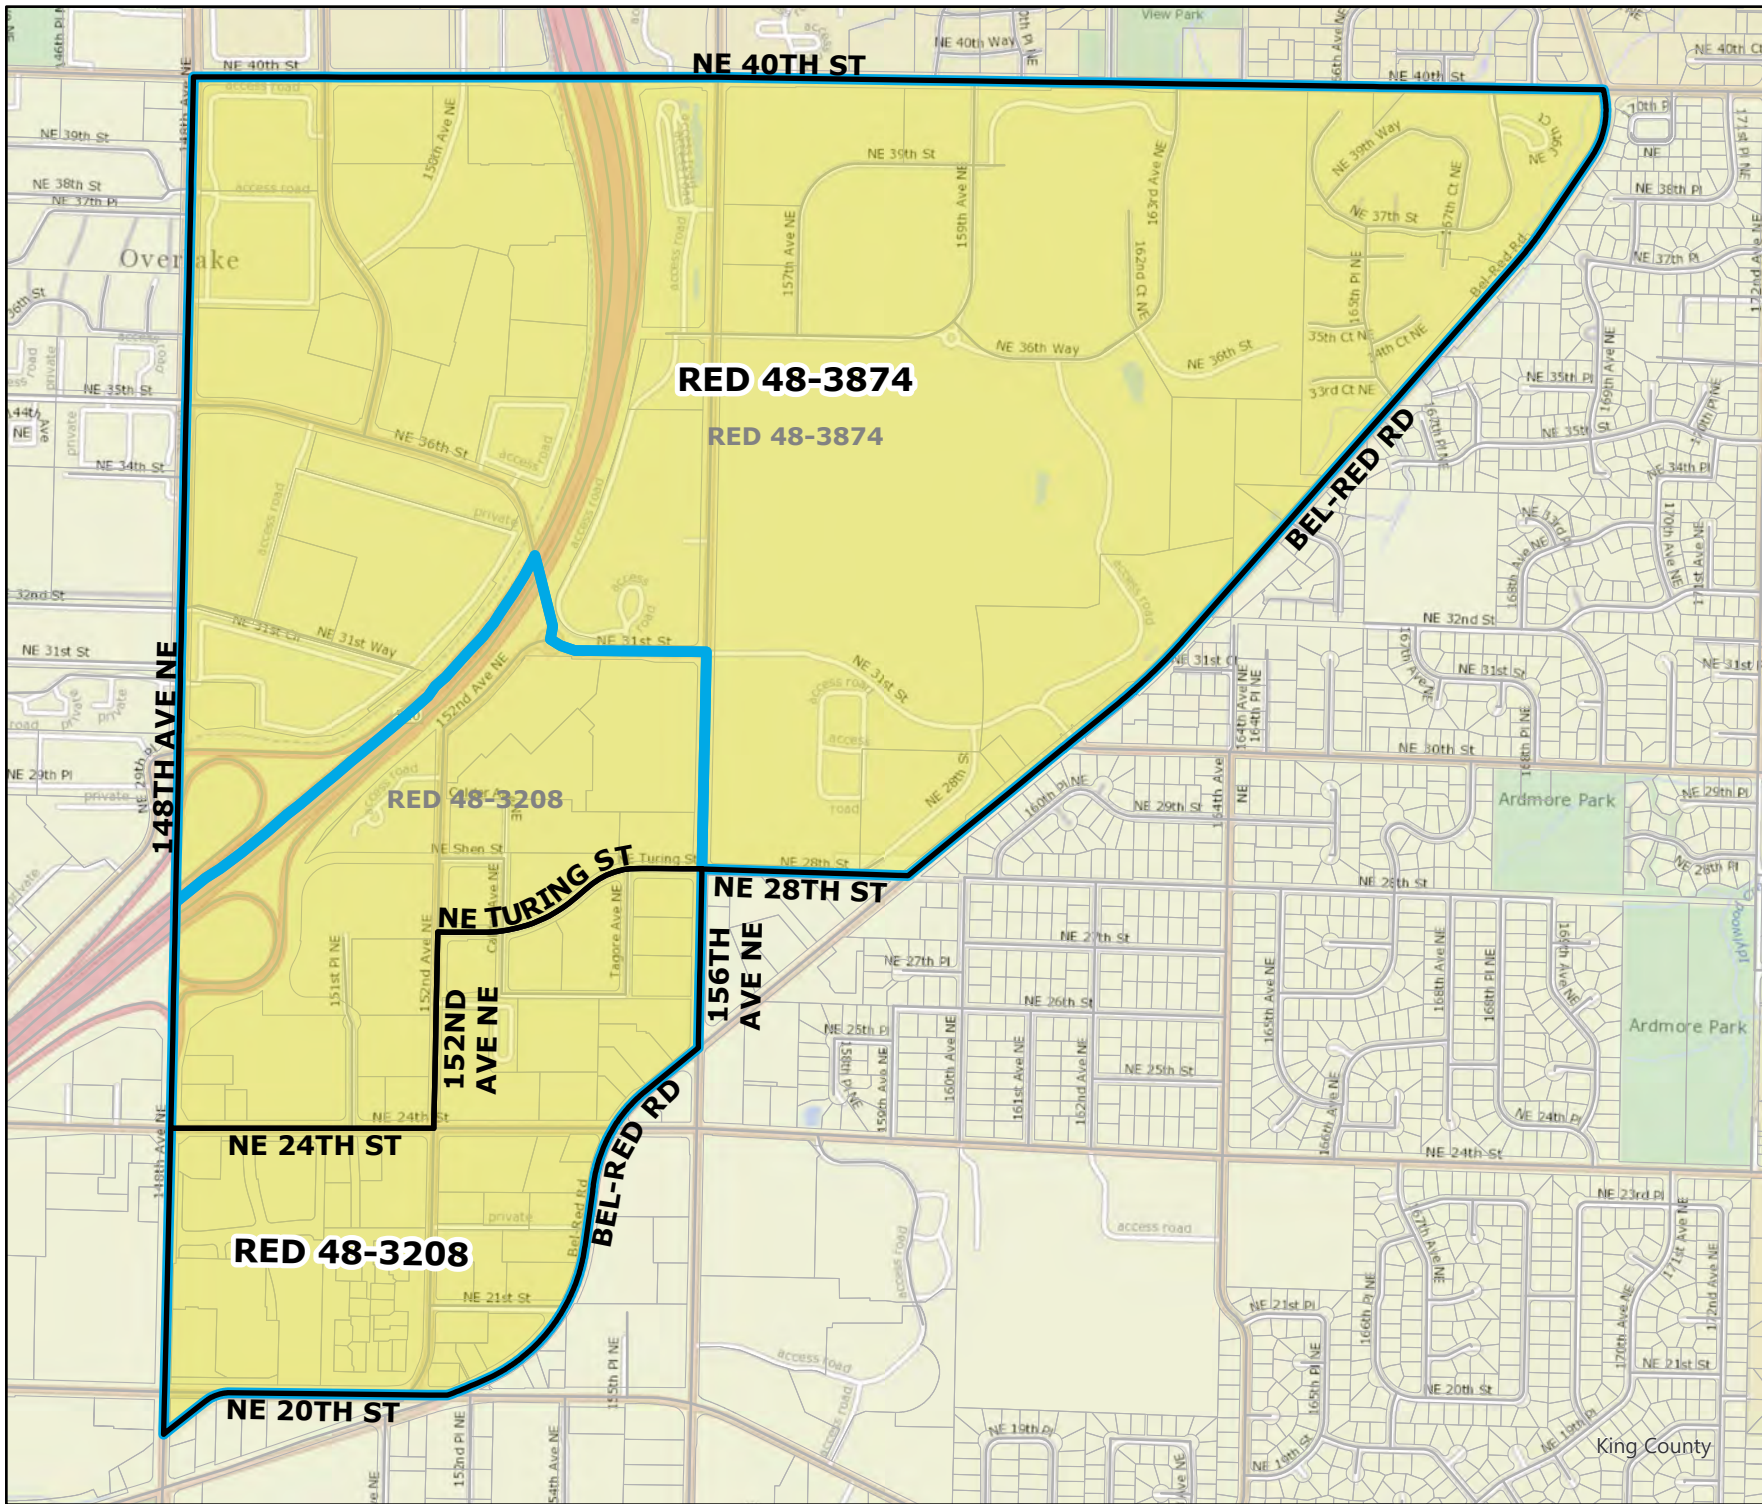

2024 Precinct Alterations

Code	Precinct Name	LG	CG	CC
3208	RED 48-3208	48	1	6
3874	RED 48-3874	48	1	6
Original Precinct(s)				
3208	RED 48-3208	48	1	6
3874	RED 48-3874	48	1	6

*: Denotes precinct(s) that have been abolished.
Precinct map produced by King County GIS Elections in accordance with KCC 1.12.101 & RCW 29A.16.040

Legend

- Original Precinct(s)
- New Precinct(s)
- Altered Precinct(s)