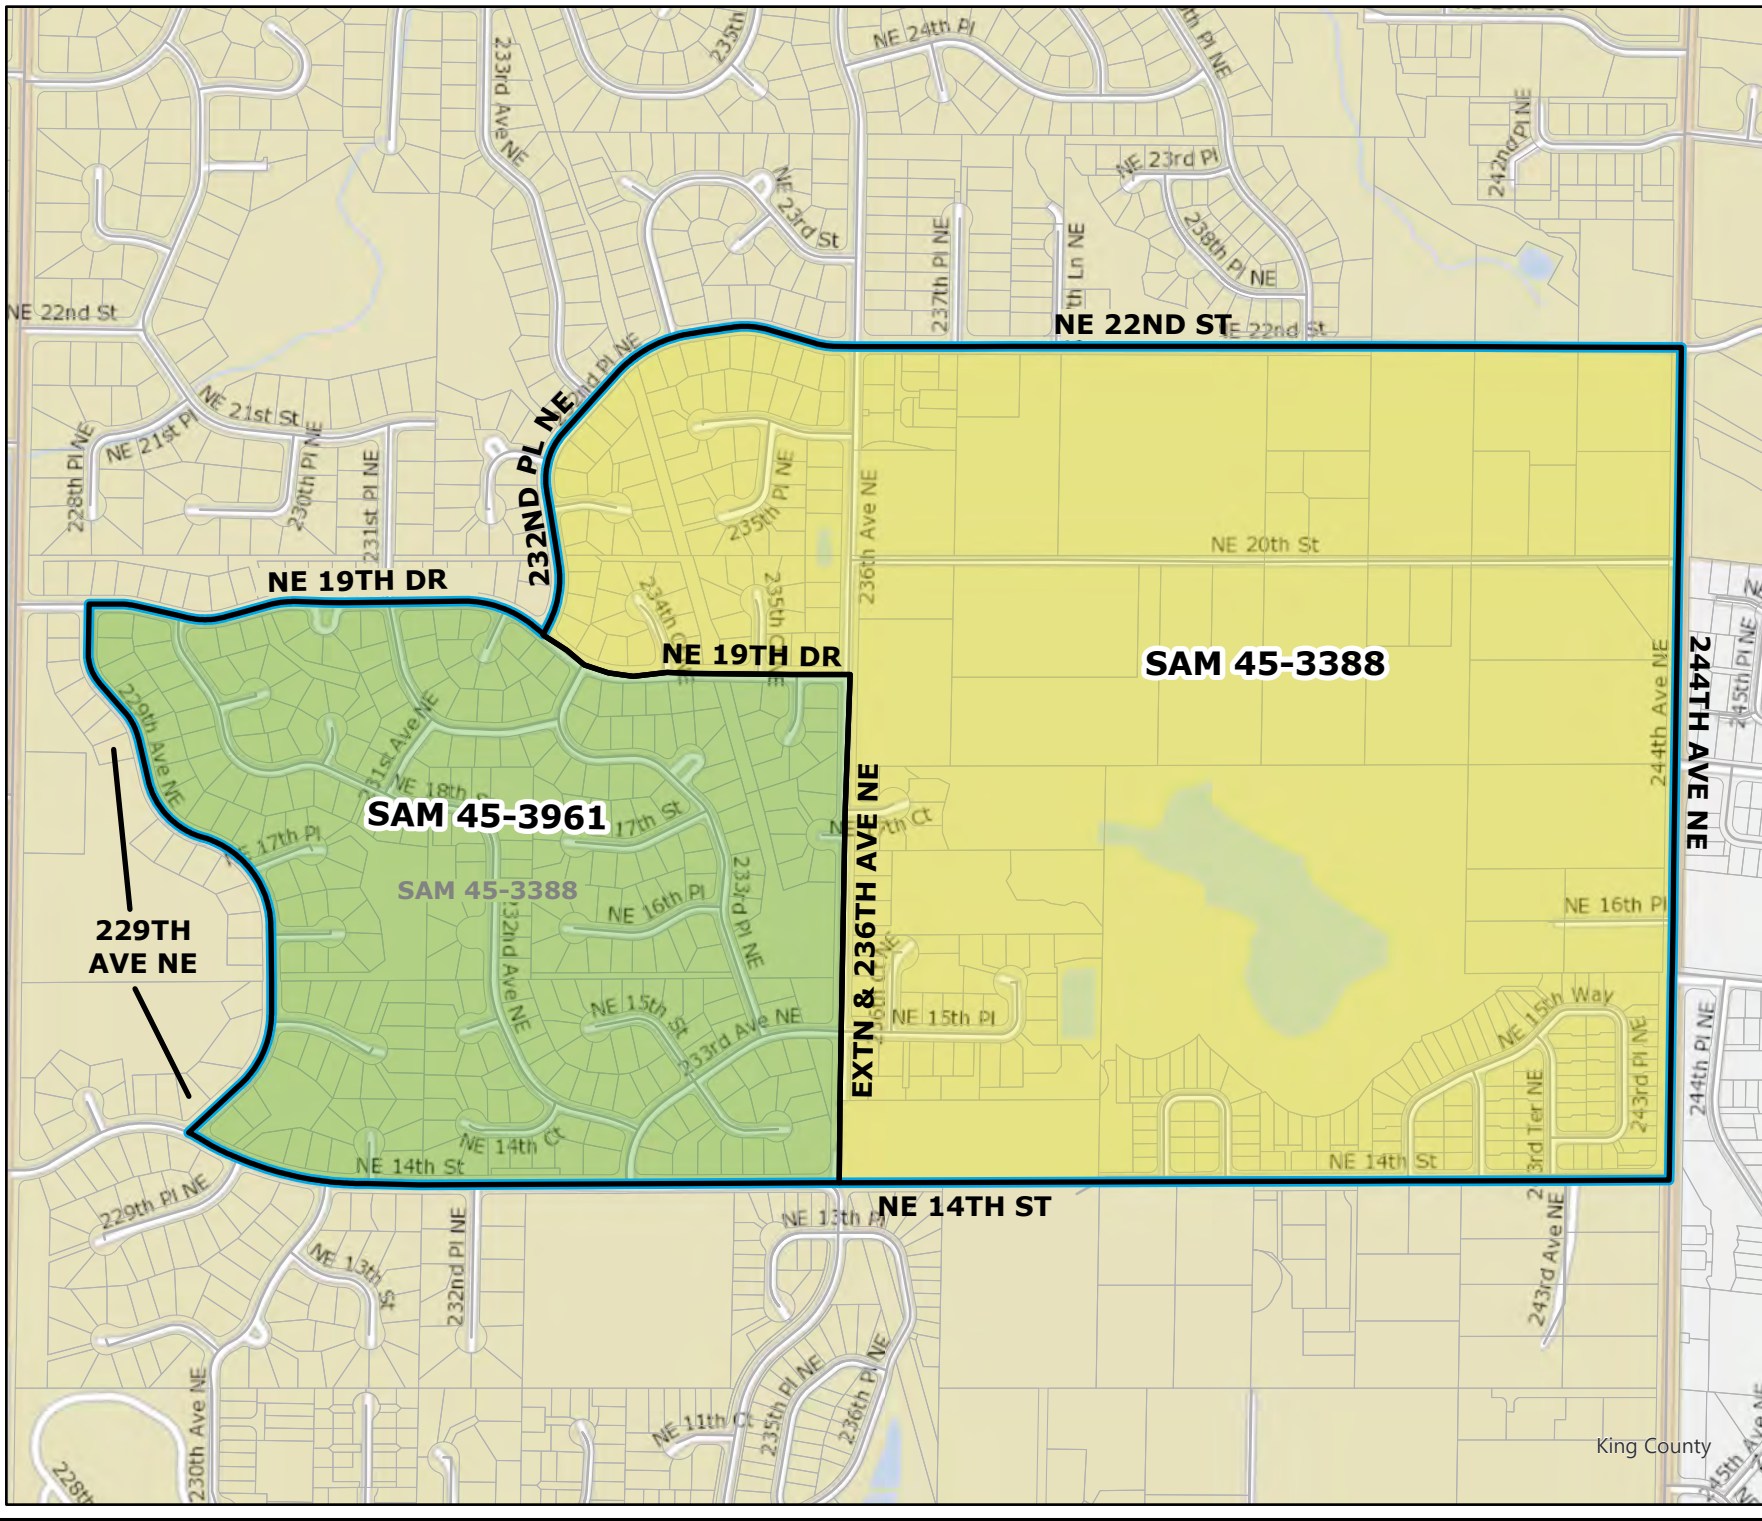

King County

2024 Precinct Alterations

Code	Precinct Name	LG	CG	CC
3986	SEA 43-3986	43	7	4
2544	SEA 43-2544	43	7	4

Original Precinct(s)				
2544	SEA 43-2544	43	7	4

*: Denotes precinct(s) that have been abolished.
 Precinct map produced by King County GIS Elections in accordance with KCC 1.12.101 & RCW 29A.16.040

Legend

- Original Precinct(s)
- New Precinct(s)
- Altered Precinct(s)

2024 Precinct Alterations

Code	Precinct Name	LG	CG	CC
3961	SAM 45-3961	45	8	3
3388	SAM 45-3388	45	8	3
Original Precinct(s)				
3388	SAM 45-3388	45	8	3