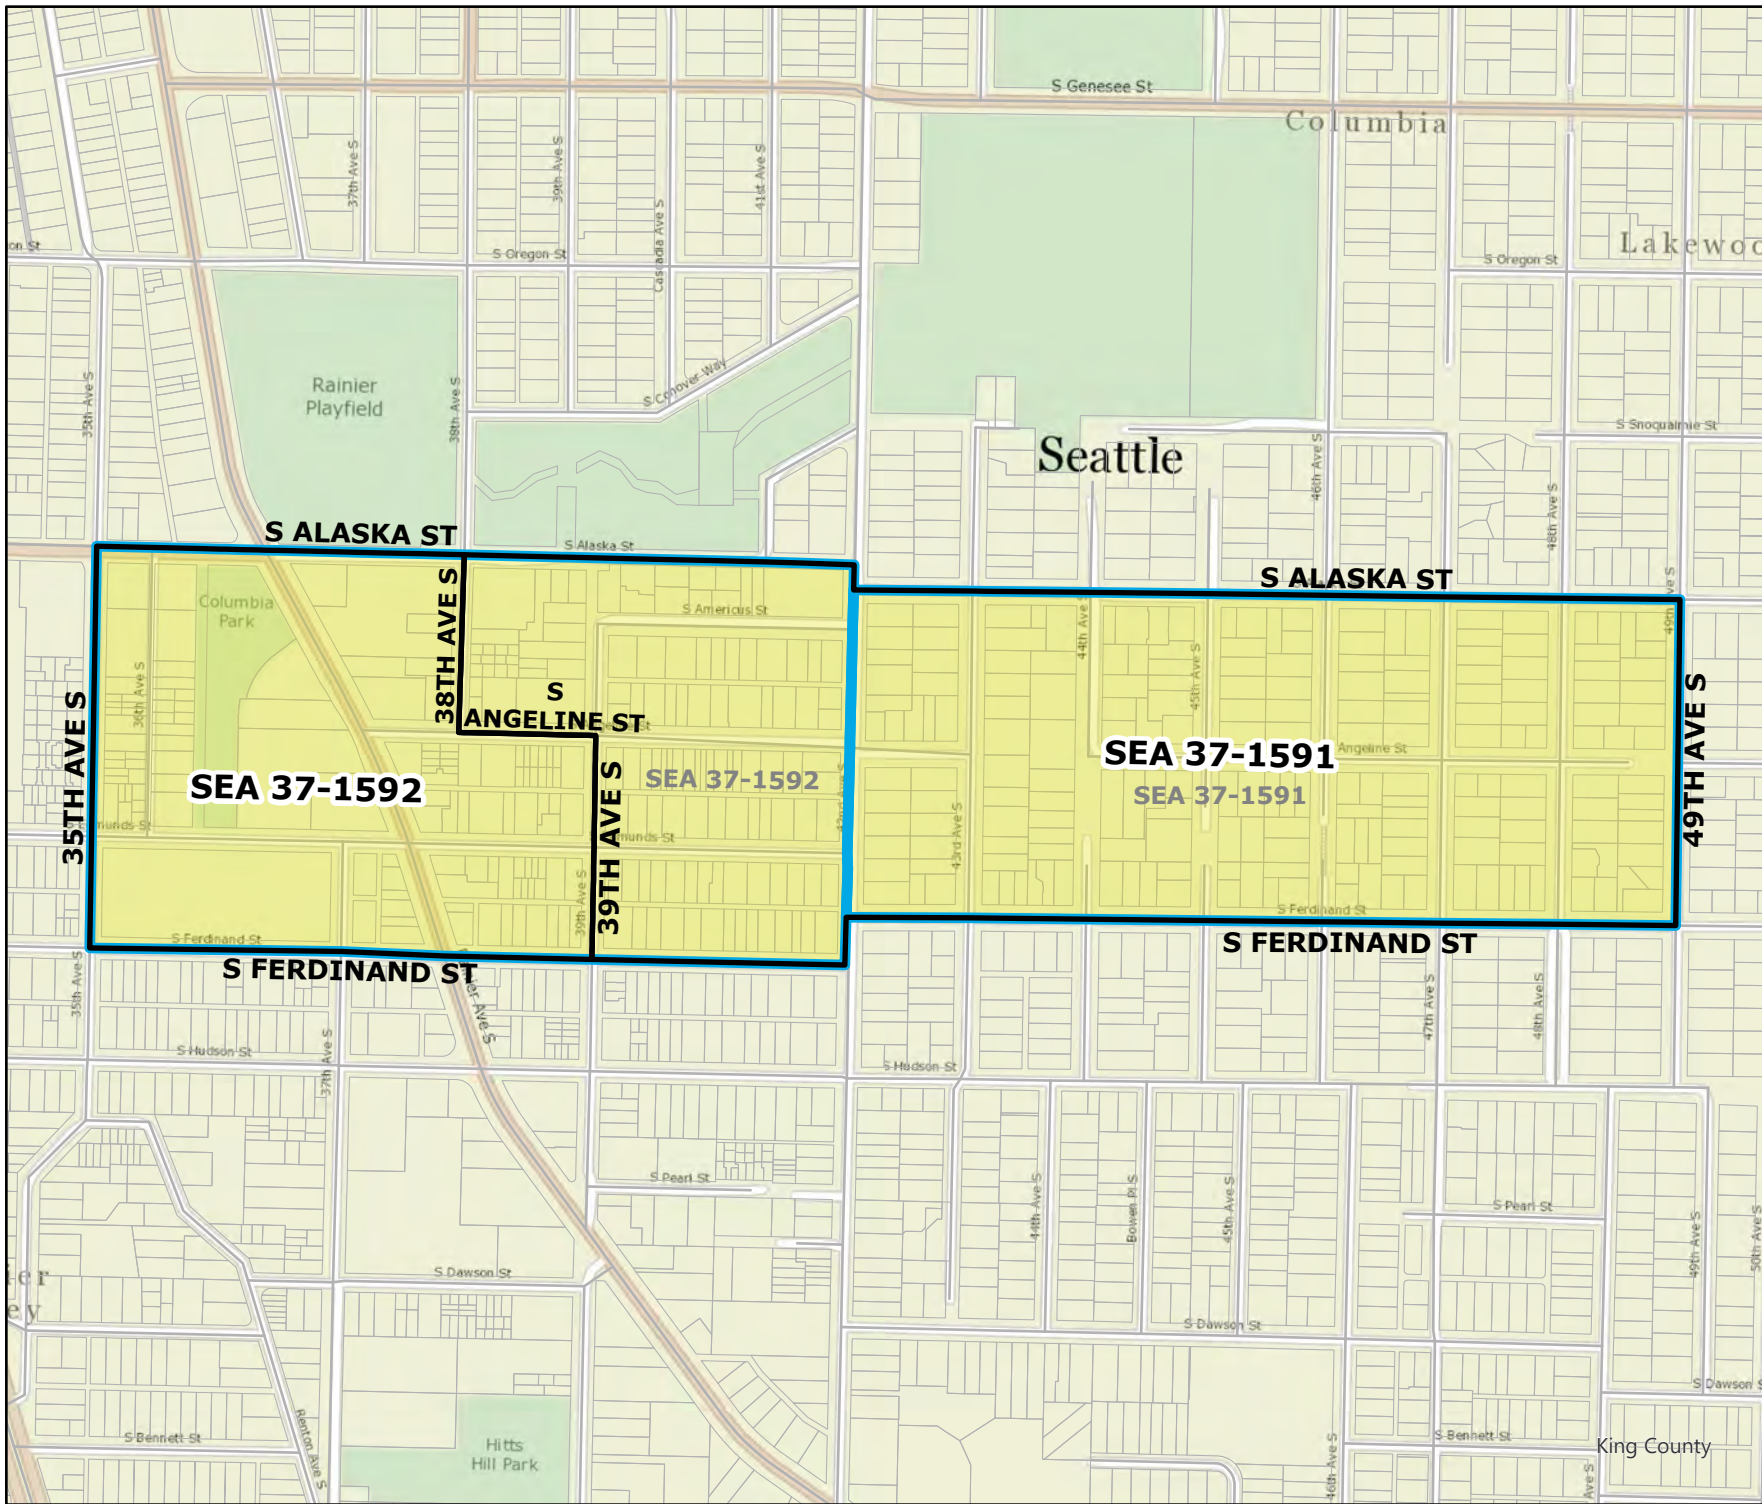

2024 Precinct Alterations

Code	Precinct Name	LG	CG	CC
1592	SEA 37-1592	37	9	2
1591	SEA 37-1591	37	9	2
Original Precinct(s)				
1592	SEA 37-1592	37	9	2
1591	SEA 37-1591	37	9	2

*: Denotes precinct(s) that have been abolished.
Precinct map produced by King County GIS Elections in accordance with KCC 1.12.101 & RCW 29A.16.040

Legend

- Original Precinct(s)
- New Precinct(s)
- Altered Precinct(s)