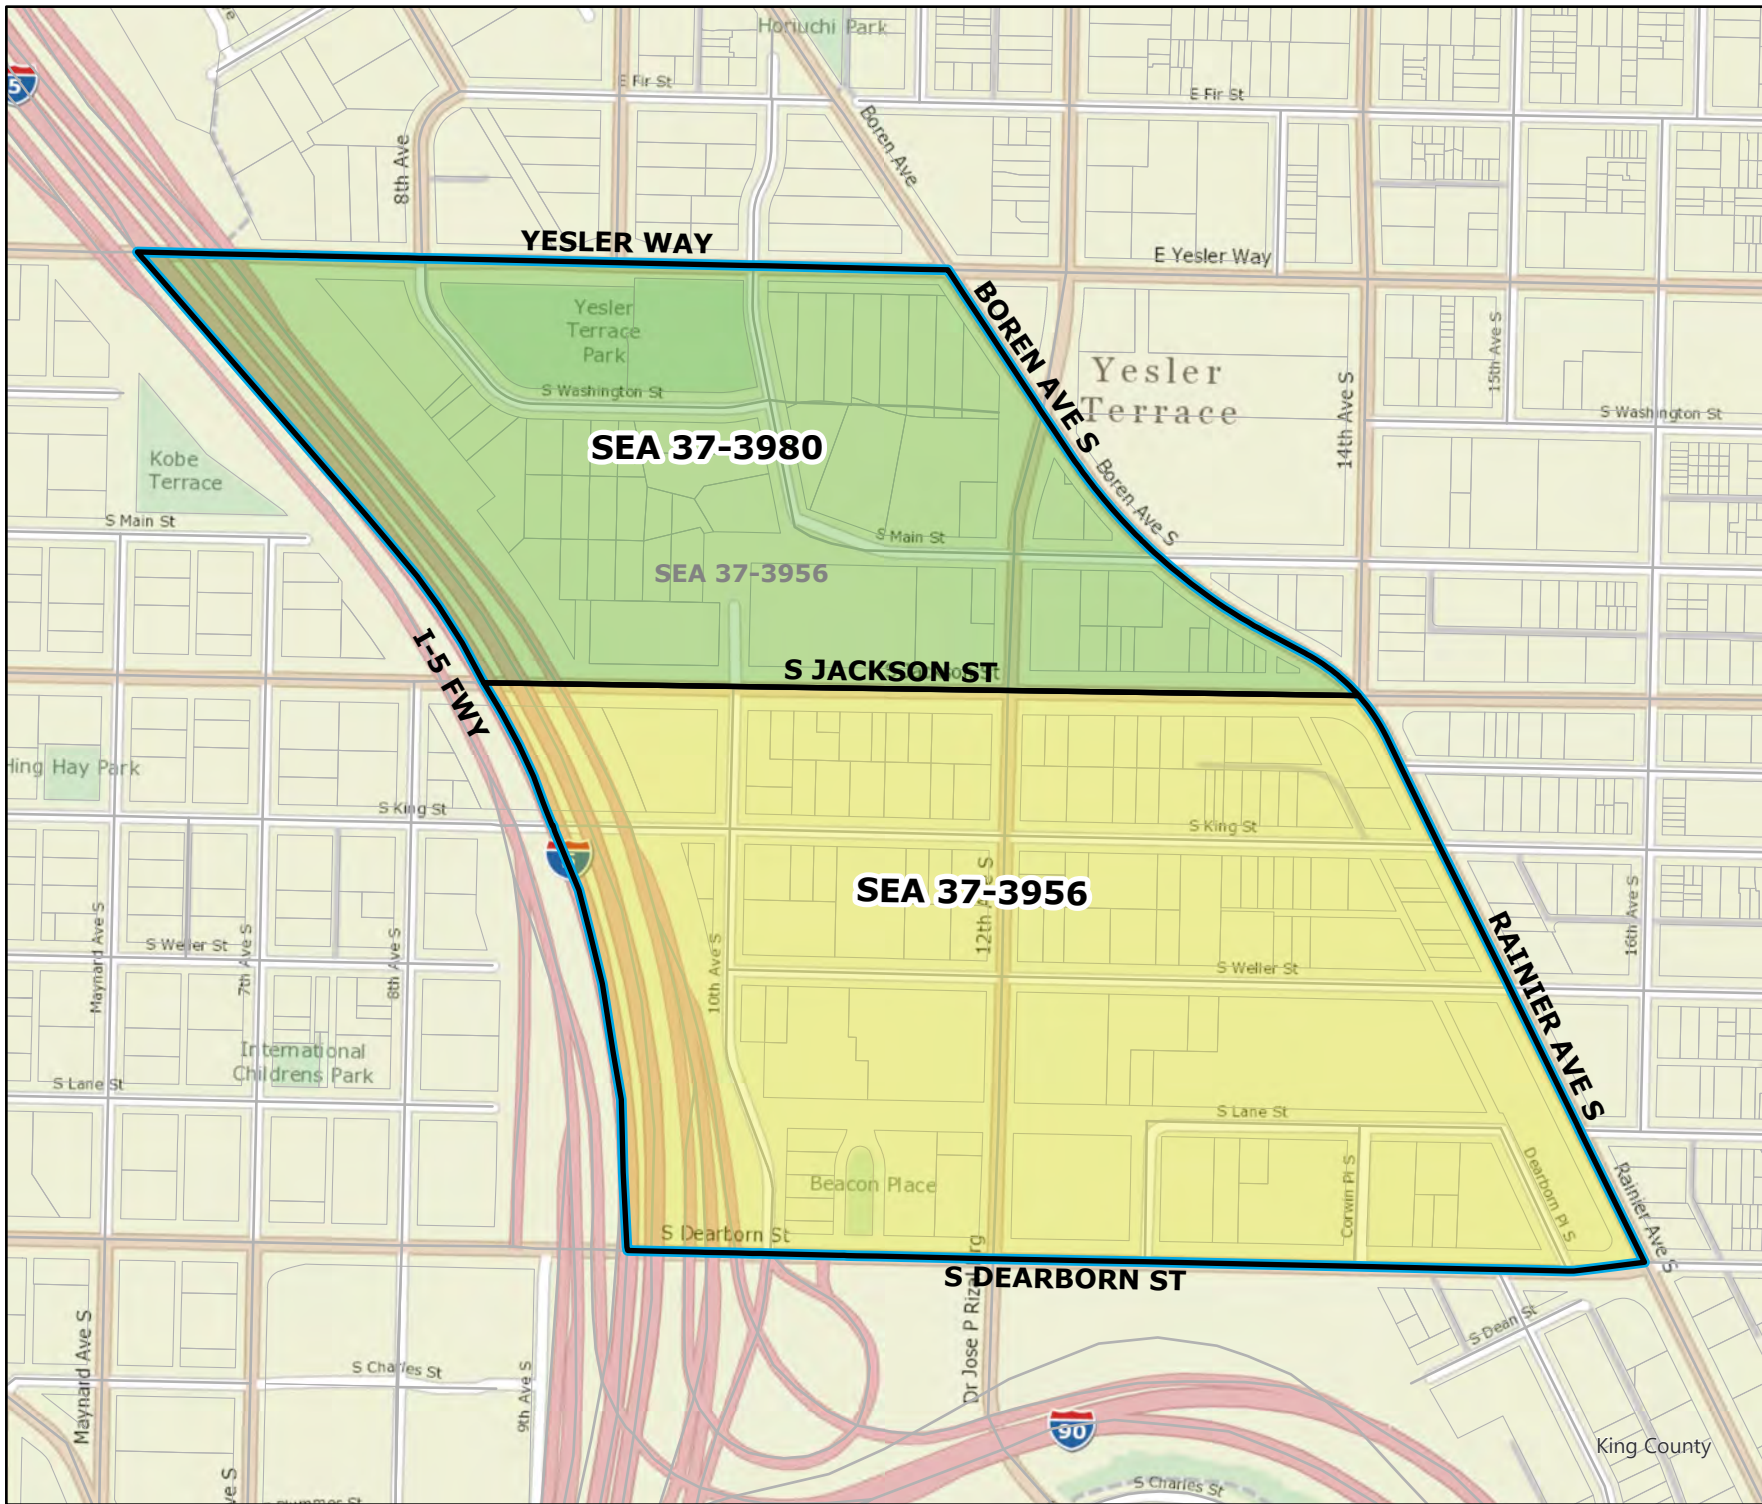

2024 Precinct Alterations

Code	Precinct Name	LG	CG	CC
1592	SEA 37-1592	37	9	2
1591	SEA 37-1591	37	9	2
Original Precinct(s)				
1592	SEA 37-1592	37	9	2
1591	SEA 37-1591	37	9	2

*: Denotes precinct(s) that have been abolished.
 Precinct map produced by King County GIS Elections in accordance with KCC 1.12.101 & RCW 29A.16.040

Legend

- Original Precinct(s)
- New Precinct(s)
- Altered Precinct(s)

2024 Precinct Alterations

Code	Precinct Name	LG	CG	CC
3980	SEA 37-3980	37	9	8
3956	SEA 37-3956	37	9	8

Original Precinct(s)				
3956	SEA 37-3956	37	9	8