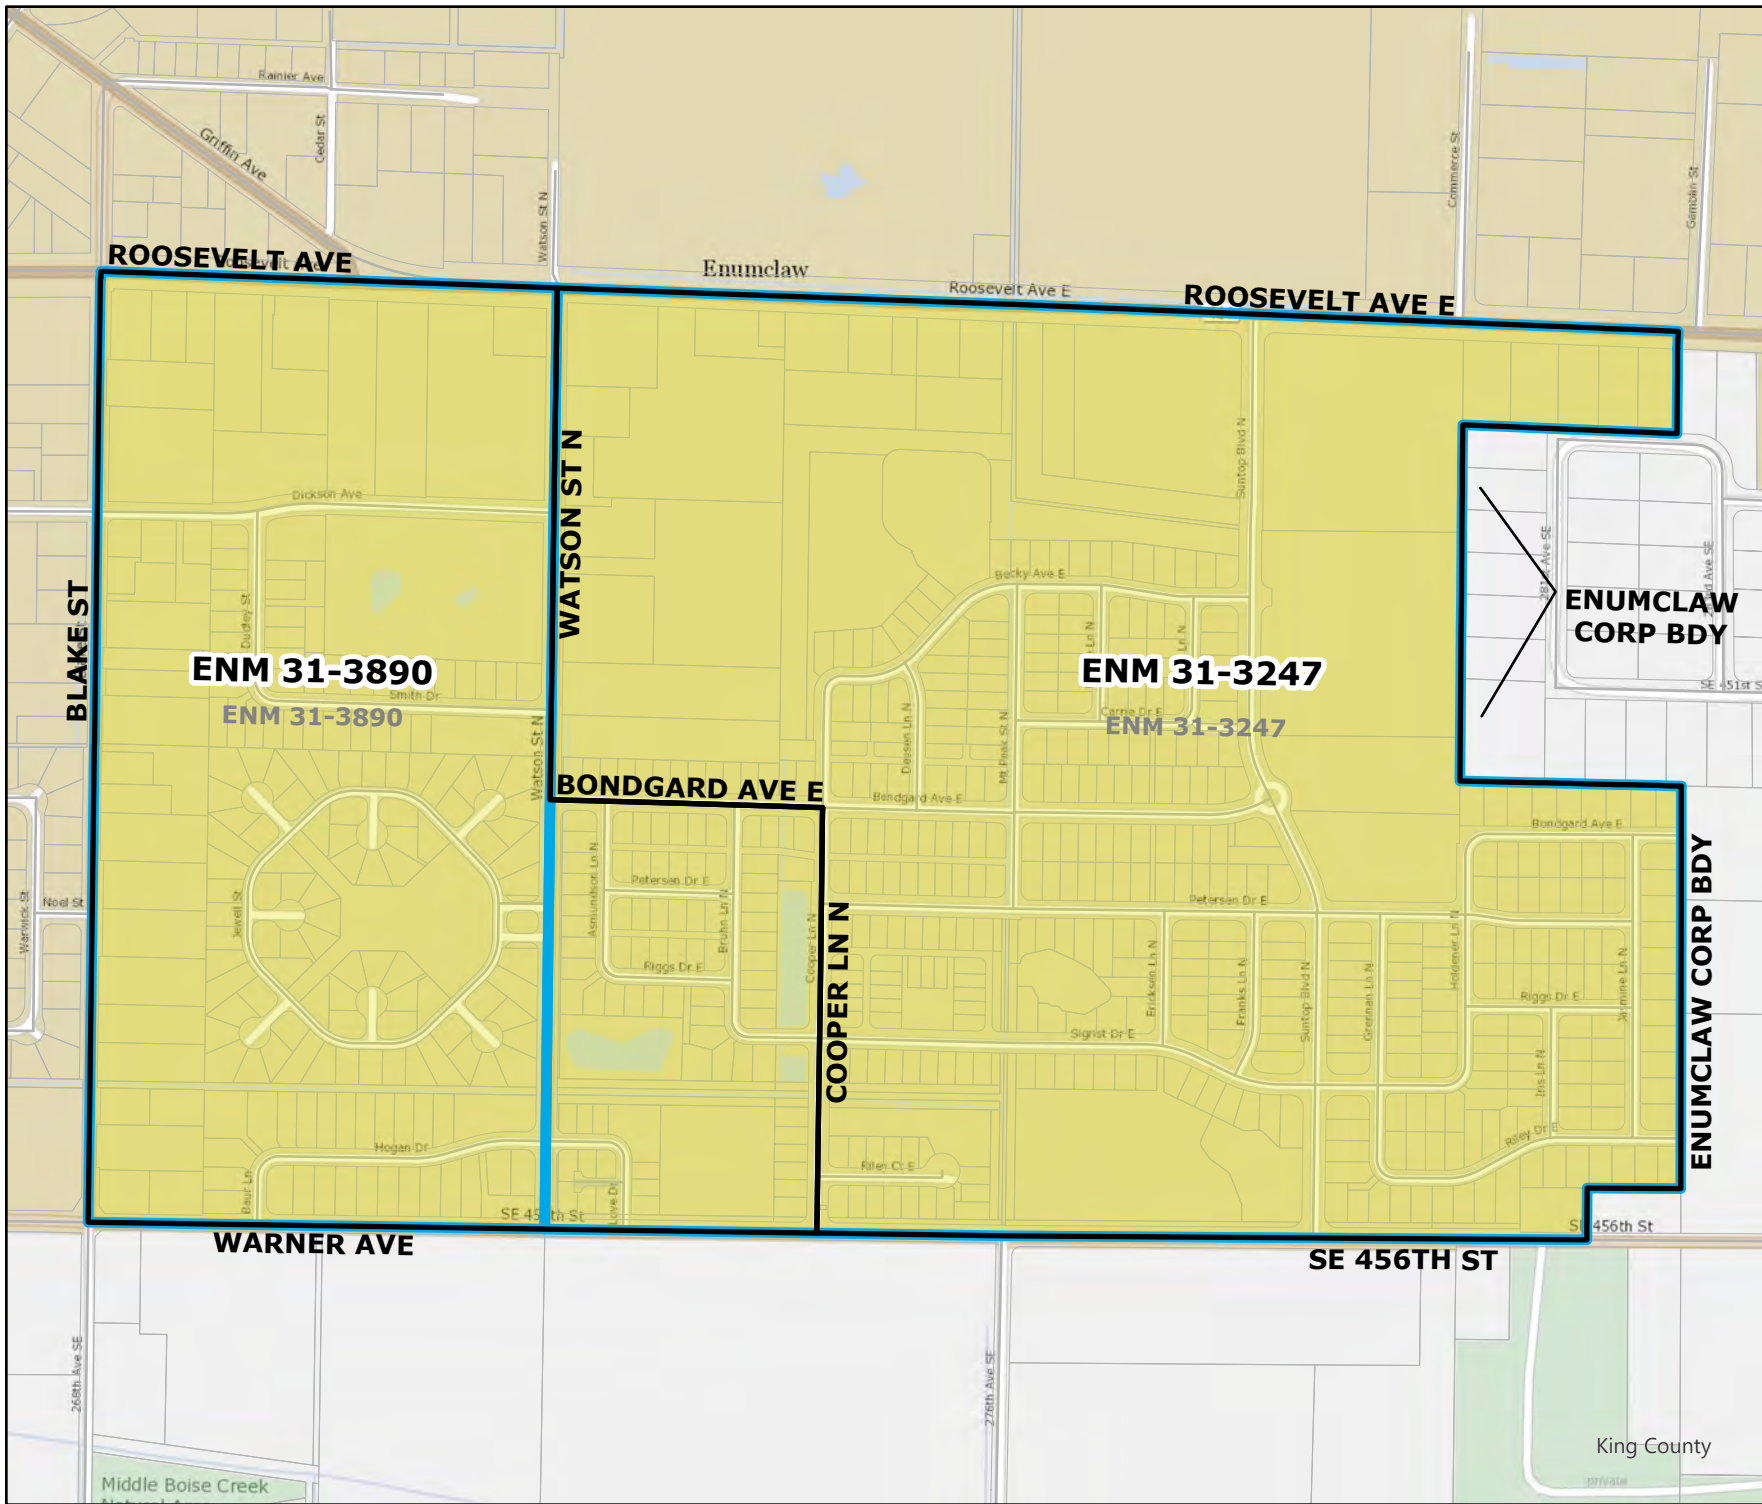

2024 Precinct Alterations

Code	Precinct Name	LG	CG	CC
3247	ENM 31-3247	31	8	9
3890	ENM 31-3890	31	8	9
Original Precinct(s)				
3247	ENM 31-3247	31	8	9
3890	ENM 31-3890	31	8	9

*: Denotes precinct(s) that have been abolished.
Precinct map produced by King County GIS Elections in accordance with KCC 1.12.101 & RCW 29A.16.040

Legend

- Original Precinct(s)
- New Precinct(s)
- Altered Precinct(s)