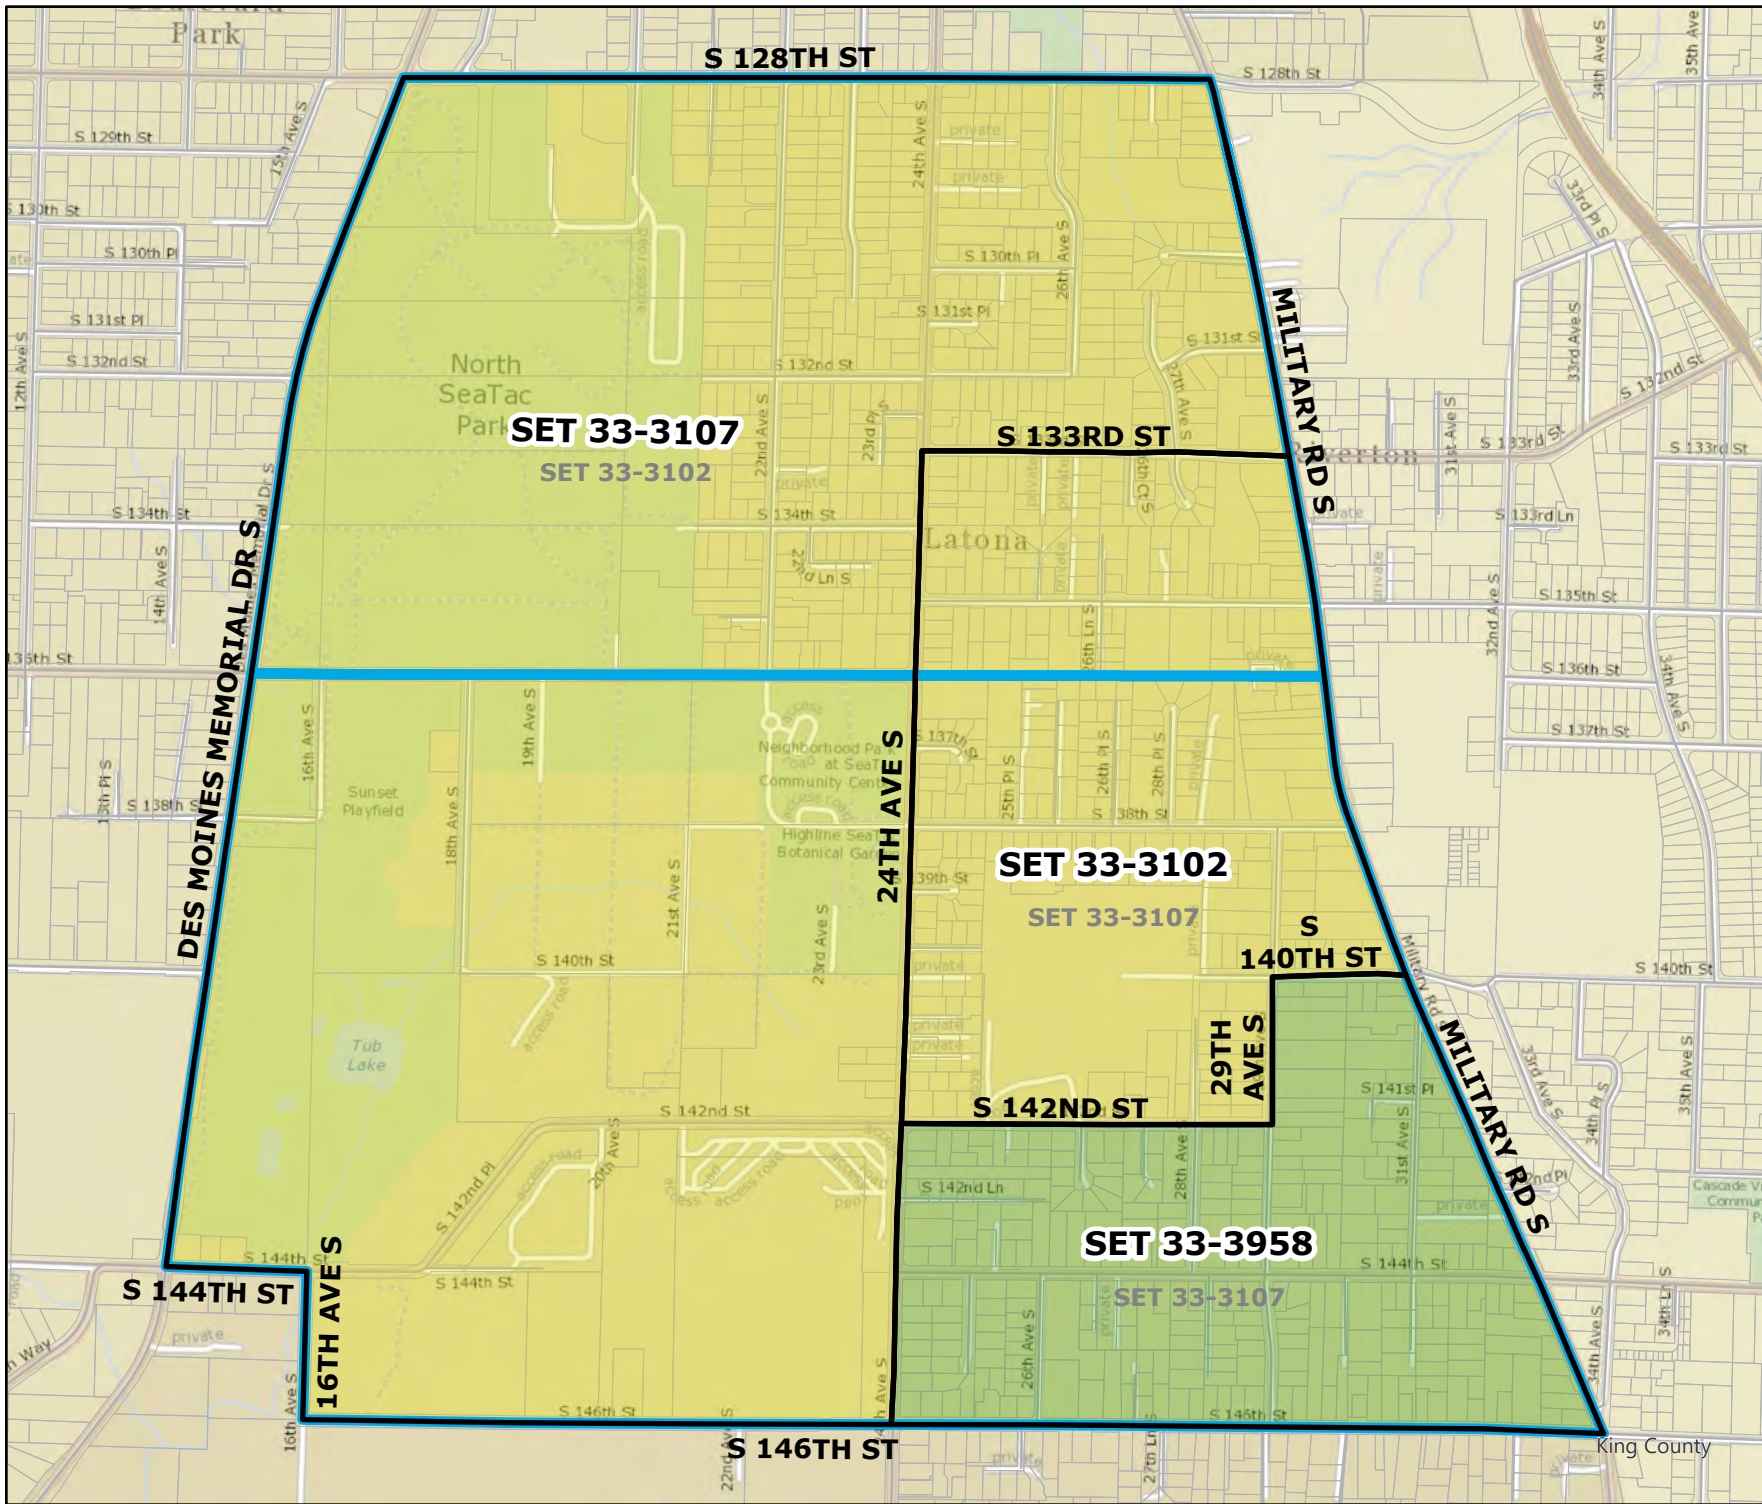

2024 Precinct Alterations

Code	Precinct Name	LG	CG	CC
3247	ENM 31-3247	31	8	9
3890	ENM 31-3890	31	8	9
Original Precinct(s)				
3247	ENM 31-3247	31	8	9
3890	ENM 31-3890	31	8	9

*: Denotes precinct(s) that have been abolished.
 Precinct map produced by King County GIS Elections in accordance with KCC 1.12.101 & RCW 29A.16.040

Legend

- Original Precinct(s)
- New Precinct(s)
- Altered Precinct(s)

2024 Precinct Alterations

Code	Precinct Name	LG	CG	CC
3958	SET 33-3958	33	9	5
3102	SET 33-3102	33	9	5
3107	SET 33-3107	33	9	5

Original Precinct(s)				
3102	SET 33-3102	33	9	5
3107	SET 33-3107	33	9	5