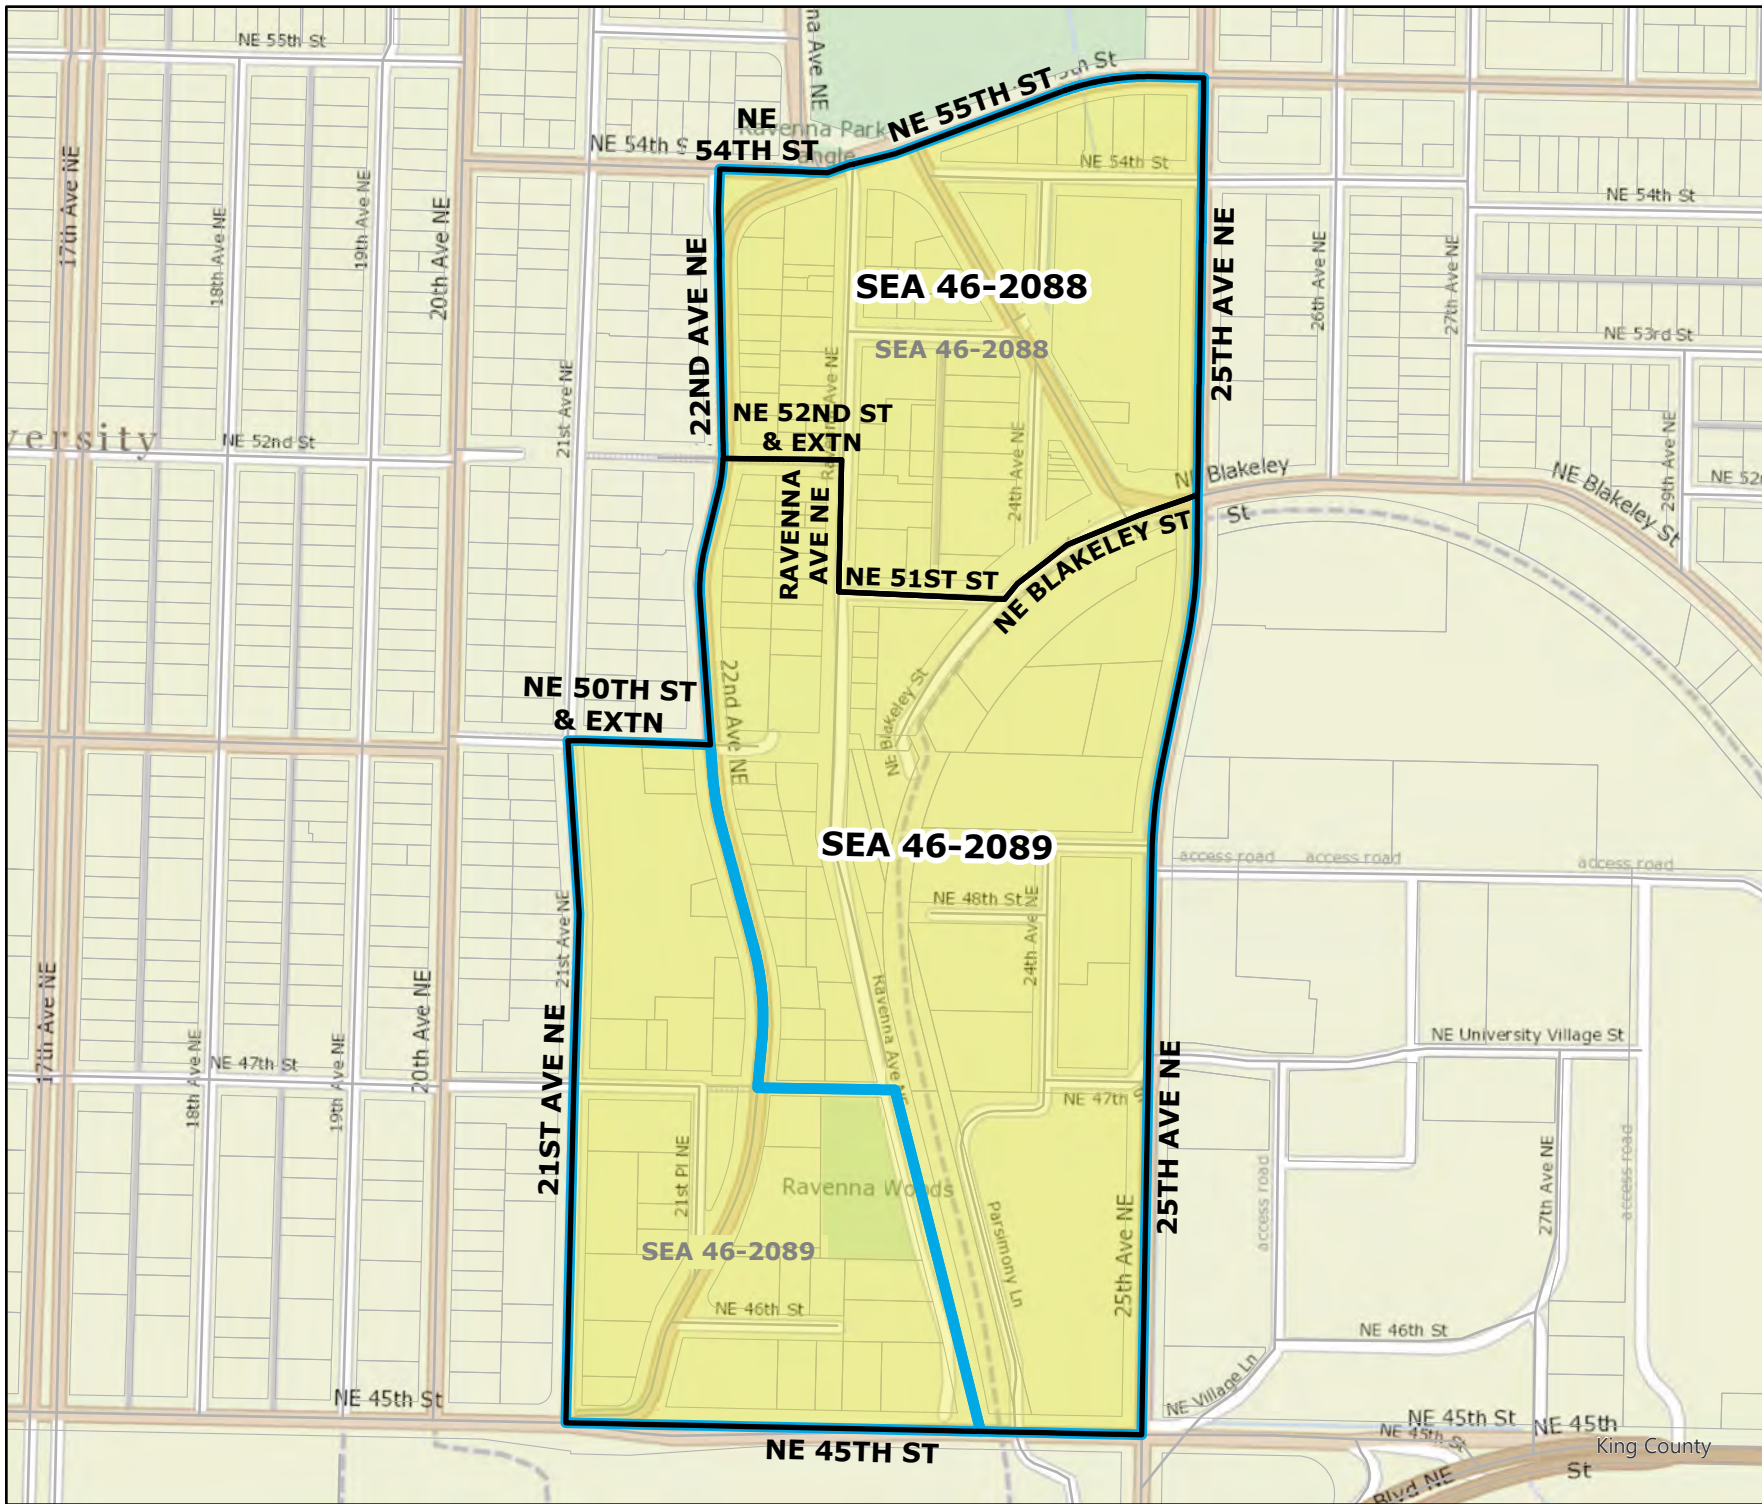

2024 Precinct Alterations

Code	Precinct Name	LG	CG	CC
2088	SEA 46-2088	46	7	2
2089	SEA 46-2089	46	7	2
Original Precinct(s)				
2088	SEA 46-2088	46	7	2
2089	SEA 46-2089	46	7	2

*: Denotes precinct(s) that have been abolished.
Precinct map produced by King County GIS Elections in accordance with KCC 1.12.101 & RCW 29A.16.040

Legend

- Original Precinct(s)
- New Precinct(s)
- Altered Precinct(s)