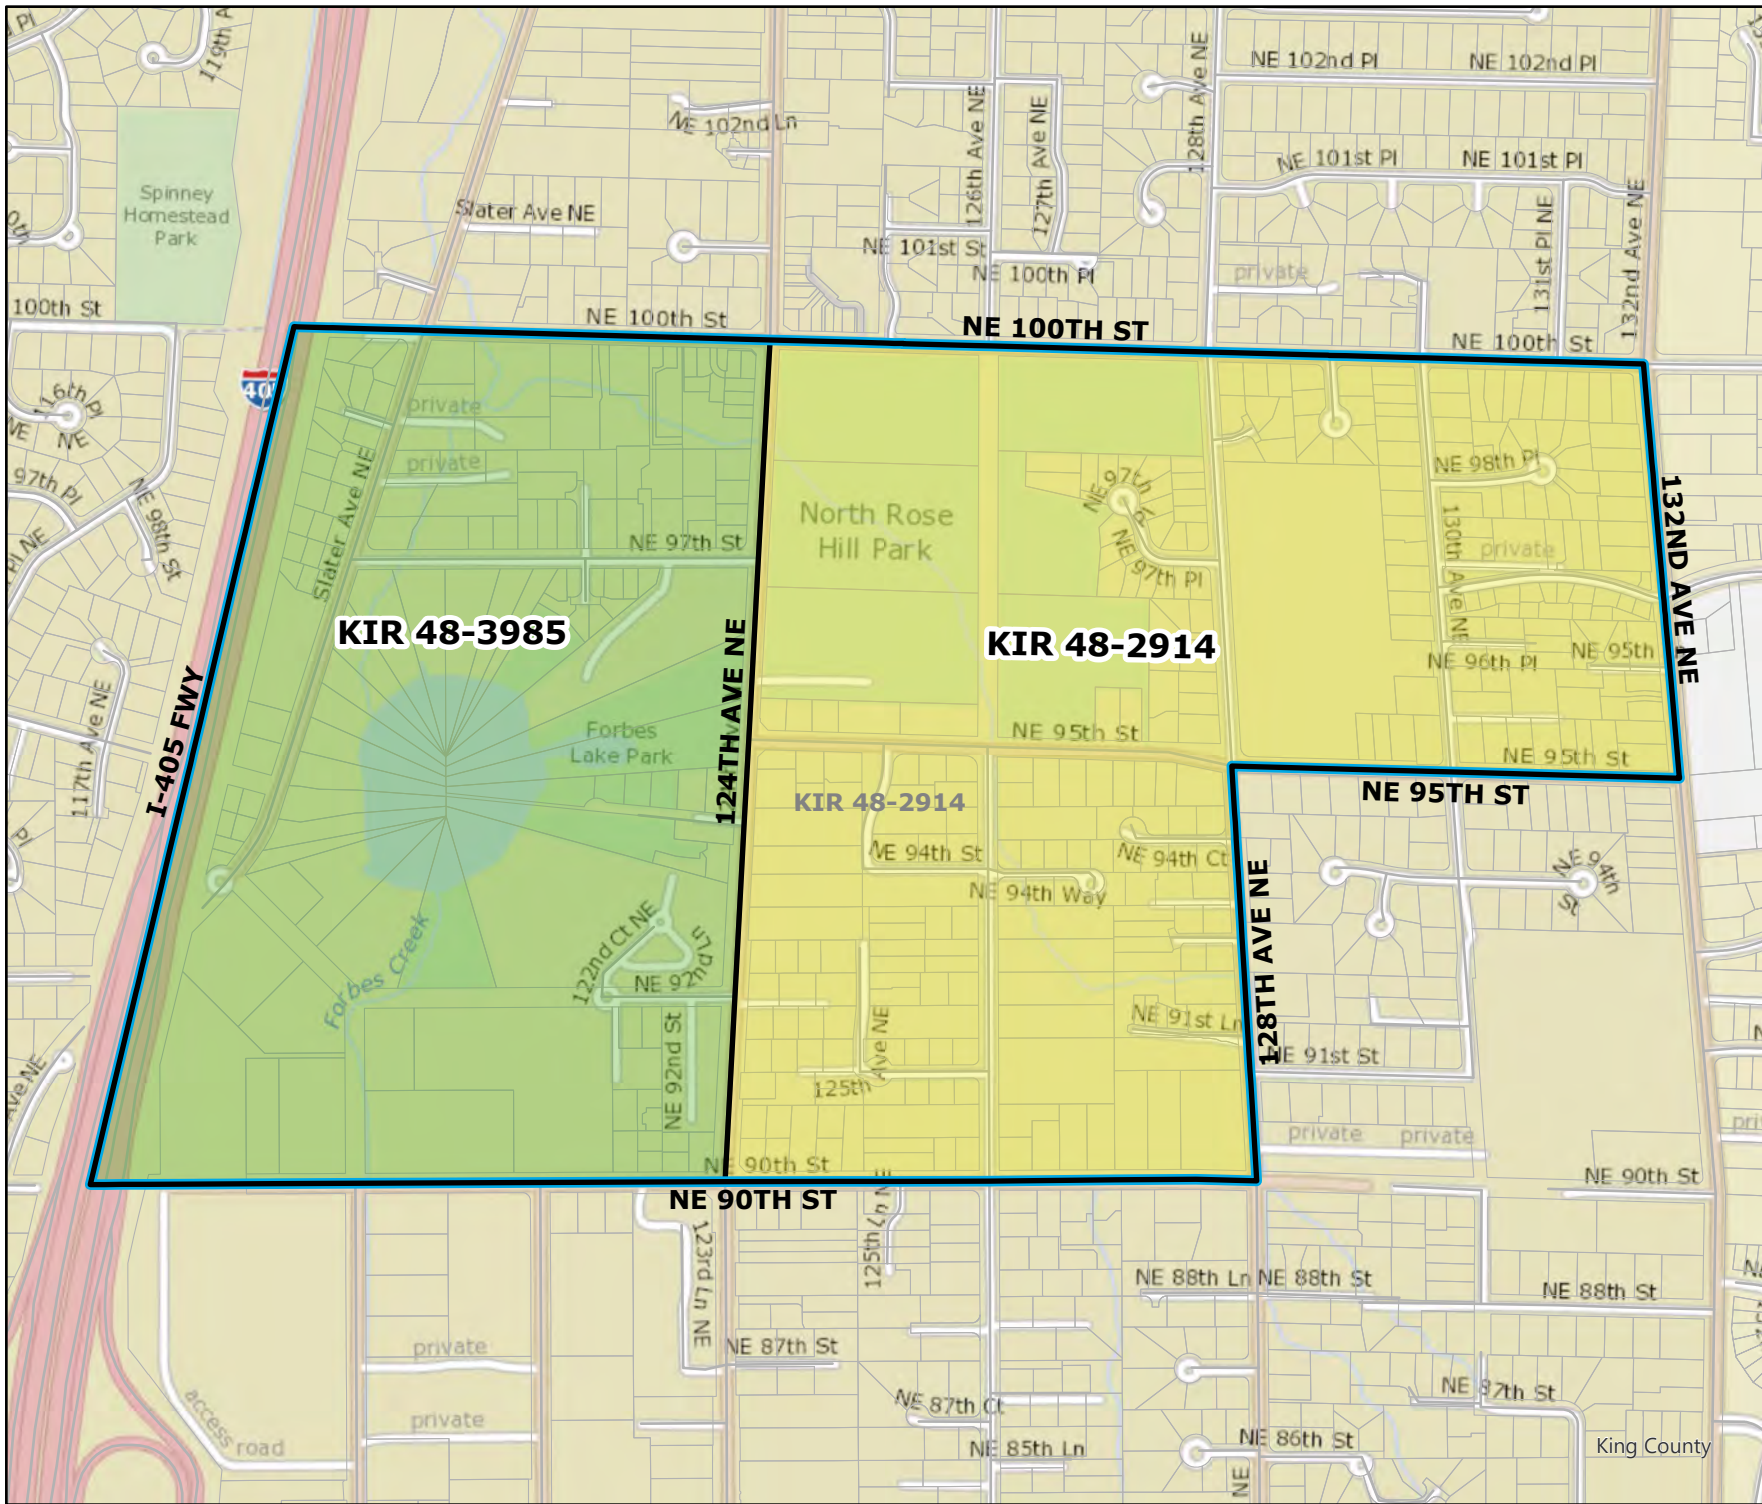

2024 Precinct Alterations

Code	Precinct Name	LG	CG	CC
2088	SEA 46-2088	46	7	2
2089	SEA 46-2089	46	7	2
Original Precinct(s)				
2088	SEA 46-2088	46	7	2
2089	SEA 46-2089	46	7	2

*: Denotes precinct(s) that have been abolished.
 Precinct map produced by King County GIS Elections in accordance with KCC 1.12.101 & RCW 29A.16.040

Legend

- Original Precinct(s)
- New Precinct(s)
- Altered Precinct(s)

2024 Precinct Alterations

Code	Precinct Name	LG	CG	CC
3985	KIR 48-3985	48	1	6
2914	KIR 48-2914	48	1	6
Original Precinct(s)				
2914	KIR 48-2914	48	1	6