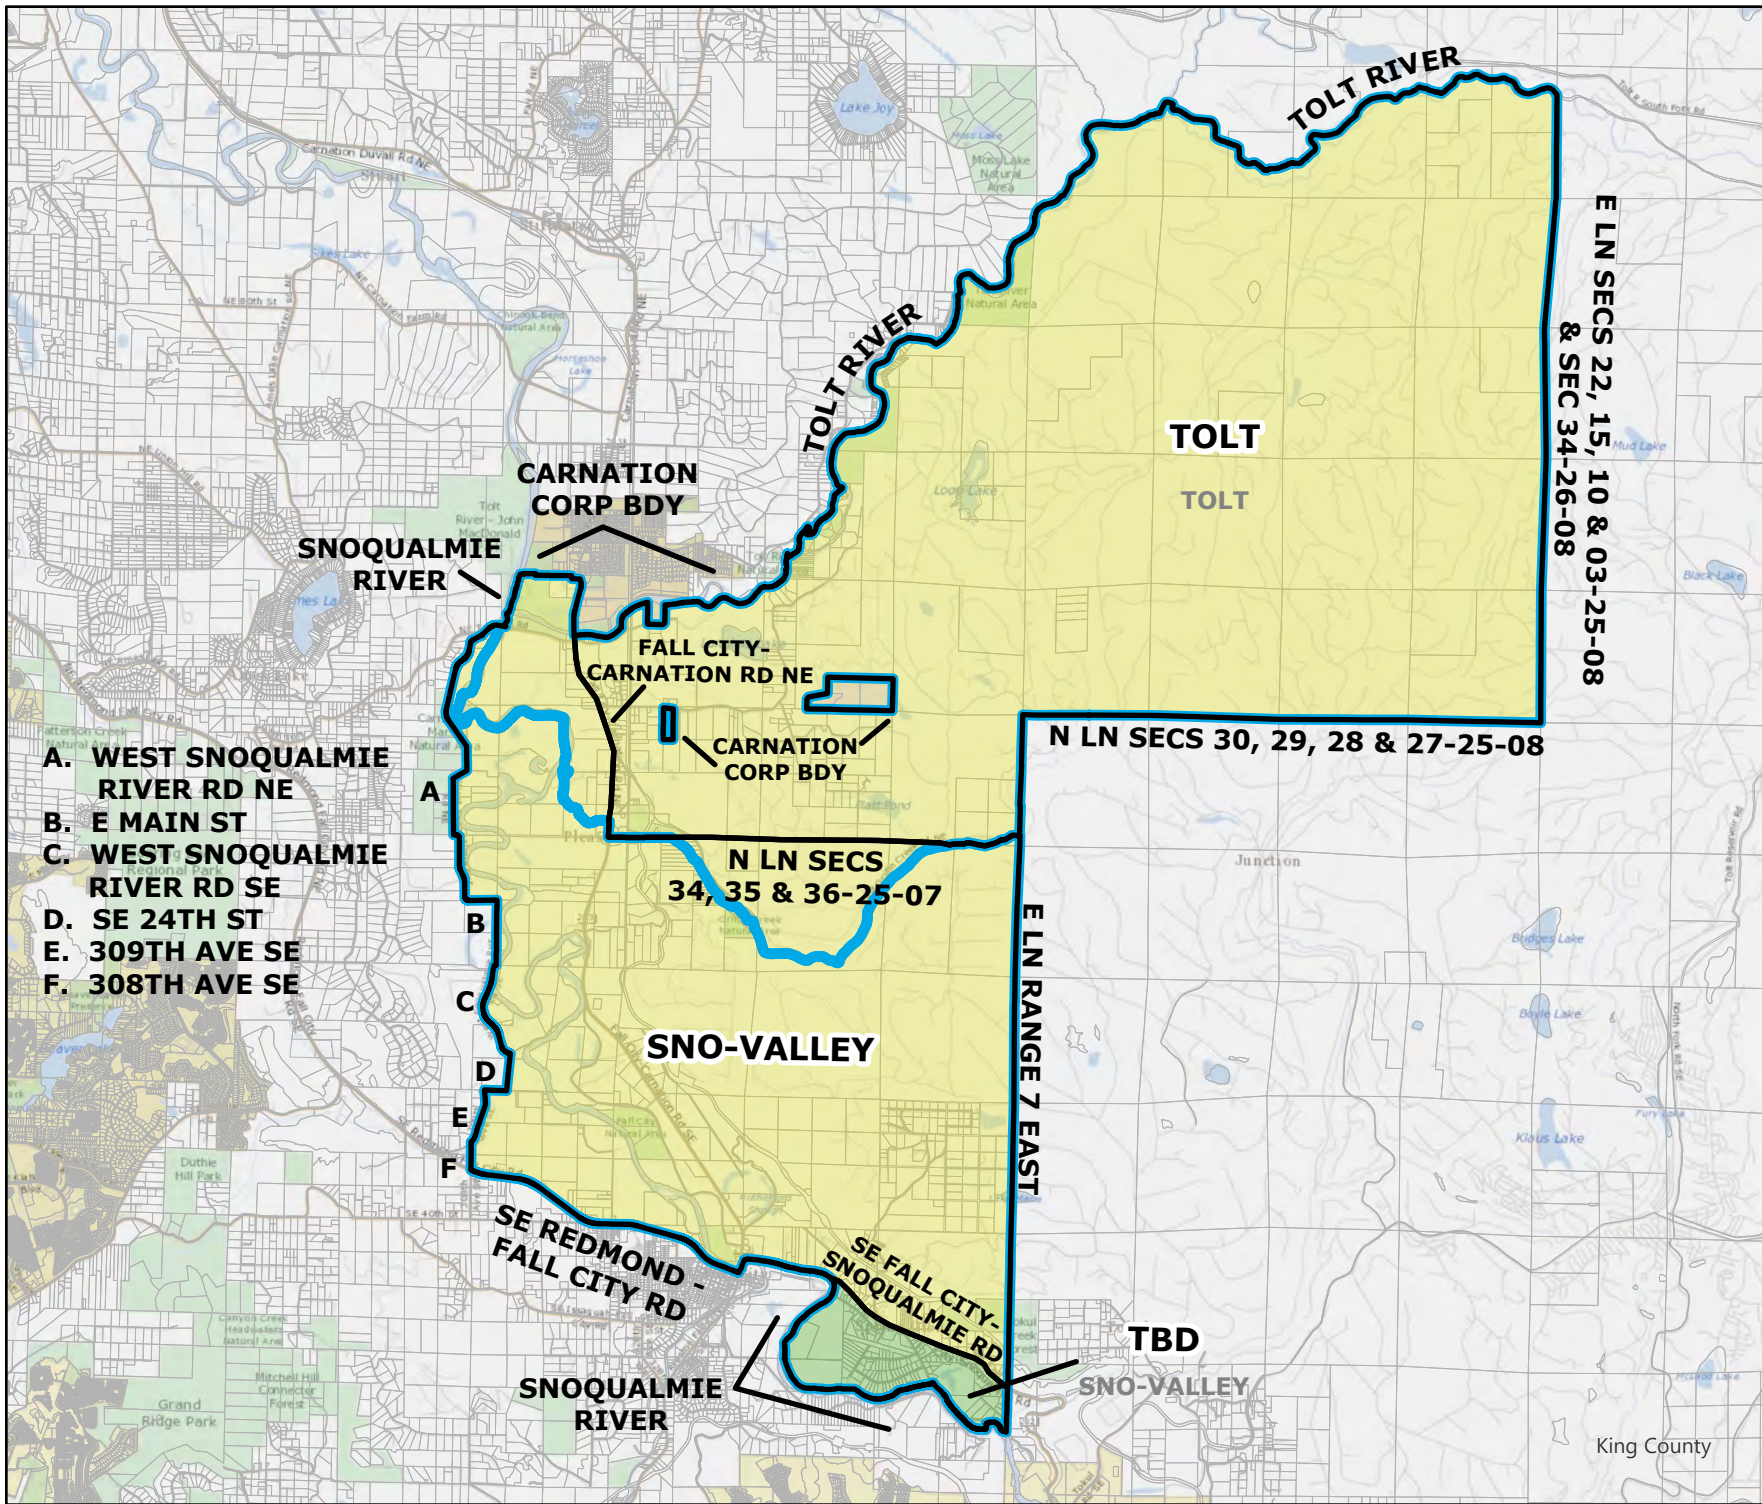

2024 Precinct Alterations

Code	Precinct Name	LG	CG	CC
3960	ISS 05-3960	5	8	3
3691	ISS 05-3691	5	8	3

Original Precinct(s)				
3691	ISS 05-3691	5	8	3

*: Denotes precinct(s) that have been abolished.
 Precinct map produced by King County GIS Elections in accordance with KCC 1.12.101 & RCW 29A.16.040

Legend

- Original Precinct(s)
- New Precinct(s)
- Altered Precinct(s)

King County

- A. WEST SNOQUALMIE RIVER RD NE
- B. E MAIN ST
- C. WEST SNOQUALMIE RIVER RD SE
- D. SE 24TH ST
- E. 309TH AVE SE
- F. 308TH AVE SE

2024 Precinct Alterations

Code	Precinct Name	LG	CG	CC
3978	TBD	12	8	3
1099	SNO-VALLEY	12	8	3
1156	TOLT	12	8	3

Original Precinct(s)				
1099	SNO-VALLEY	12	8	3
1156	TOLT	12	8	3

*: Denotes precinct(s) that have been abolished.
 Precinct map produced by King County GIS Elections in accordance with KCC 1.12.101 & RCW 29A.16.040